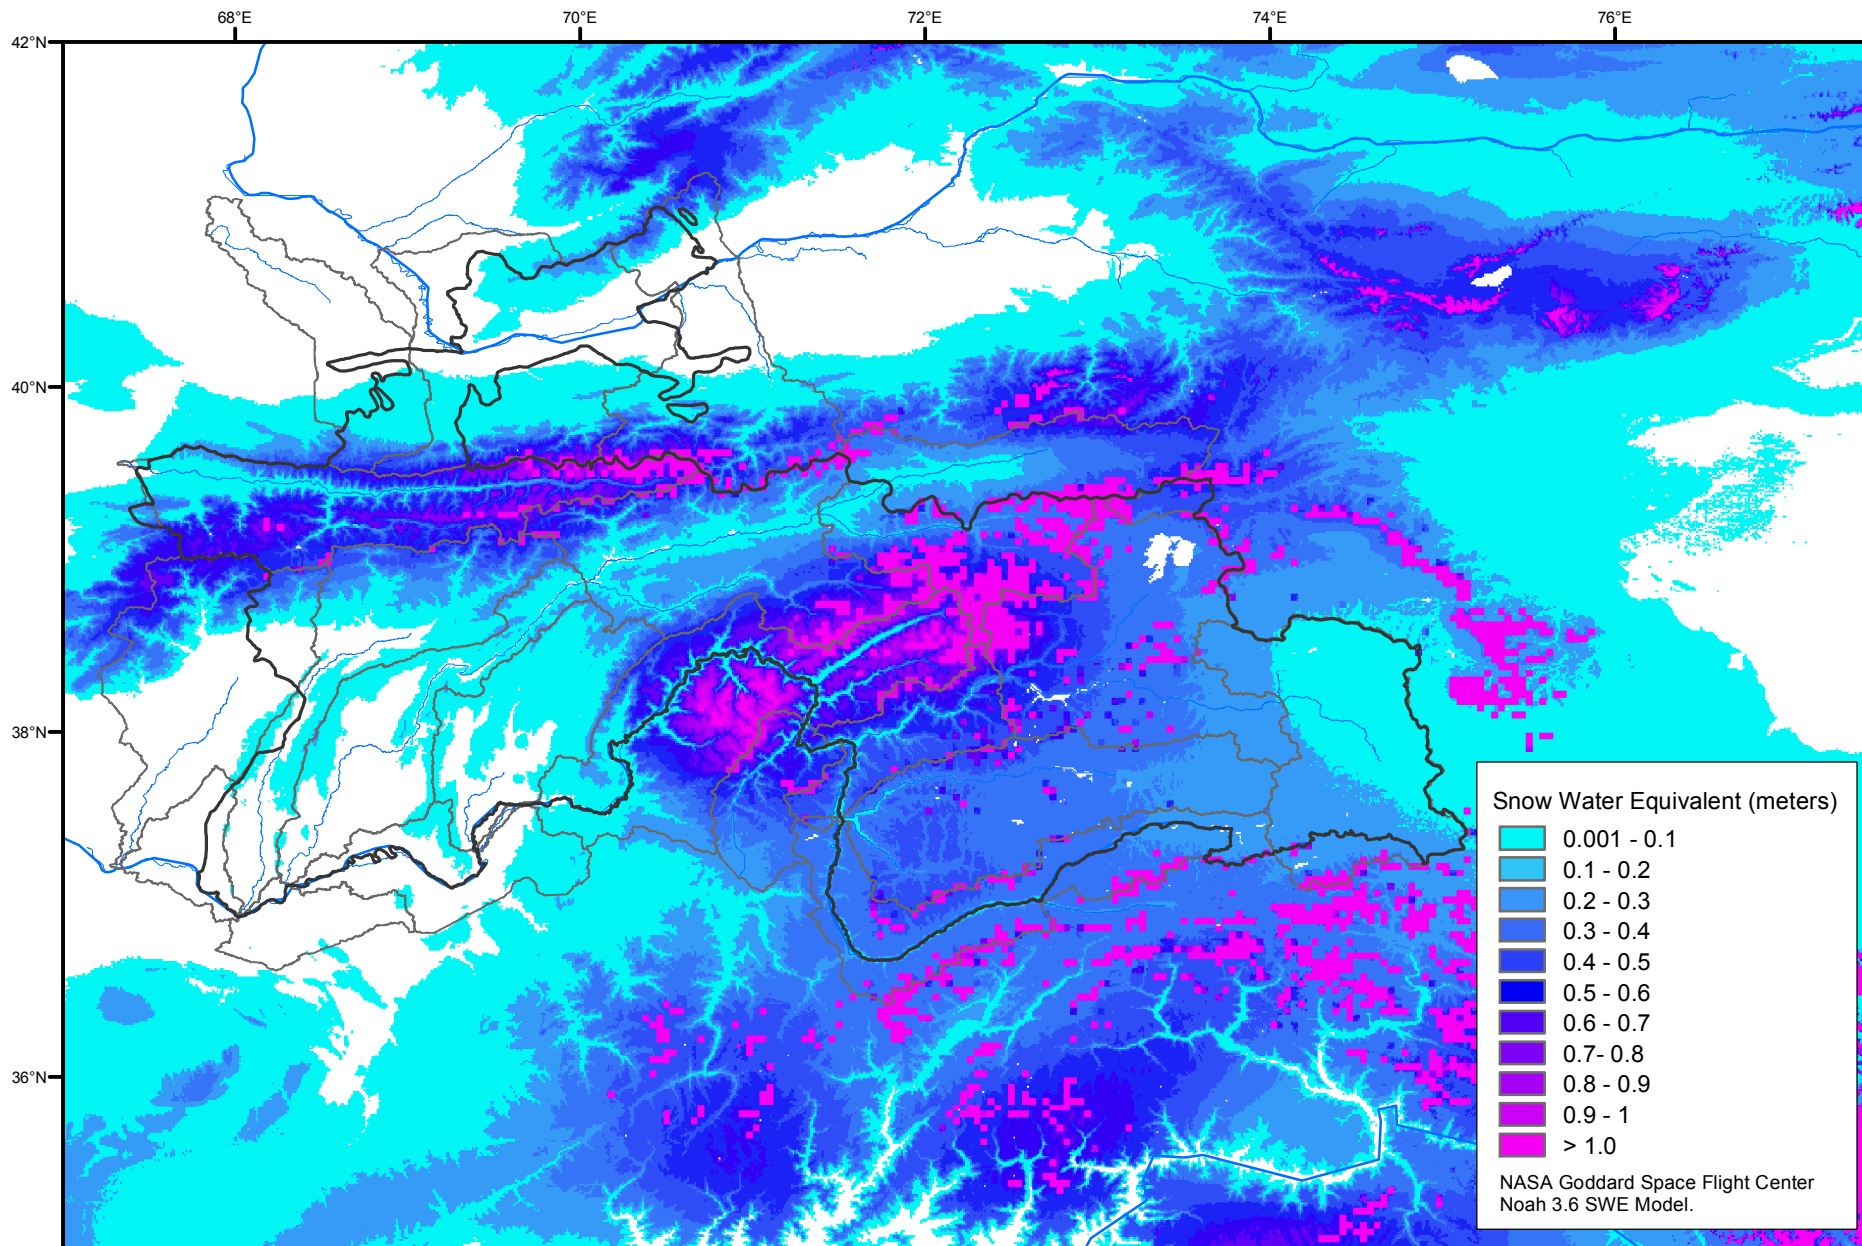

Snow Water Equivalent by Basin

February 07, 2009

Map created by USGS/EROS