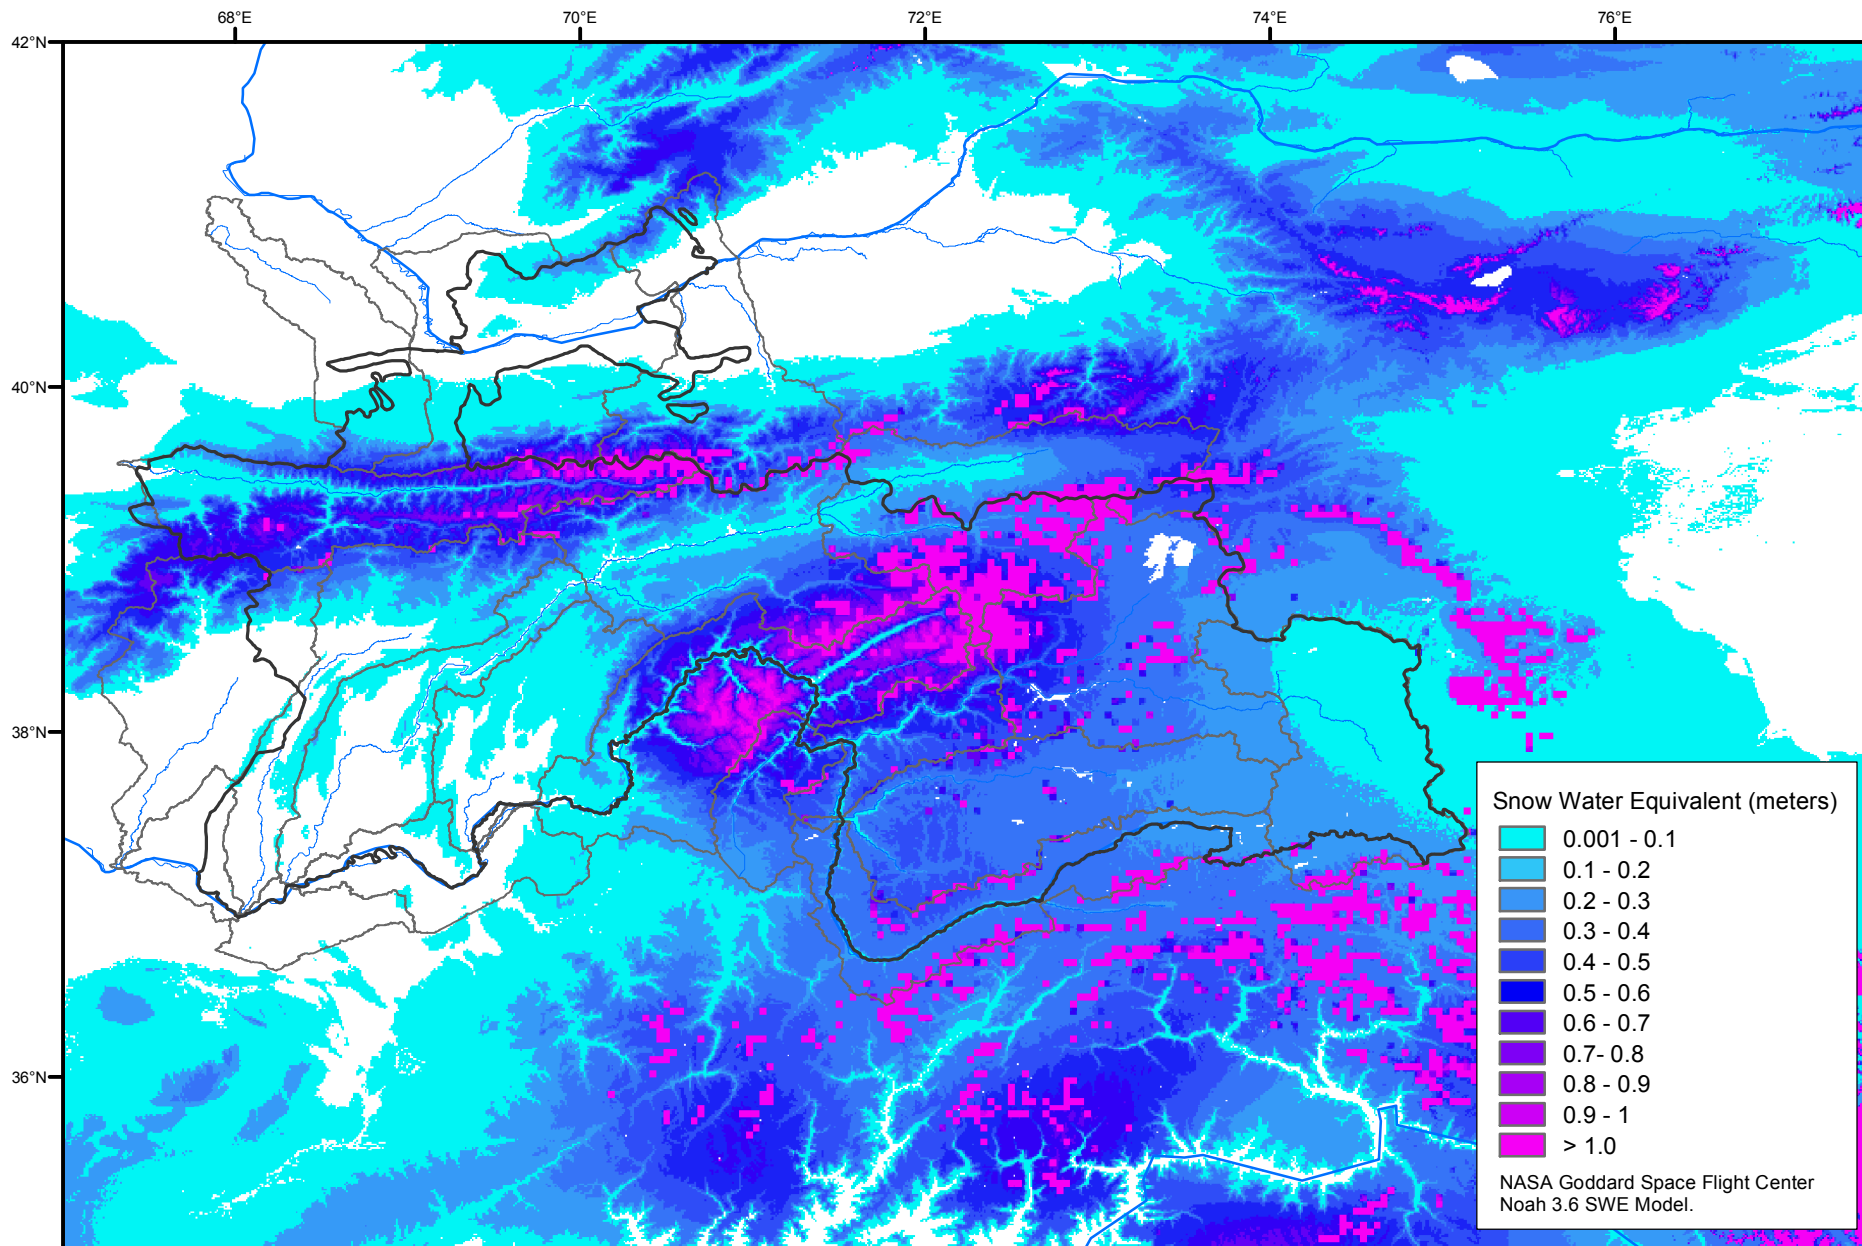

Snow Water Equivalent by Basin

February 08, 2009

Map created by USGS/EROS