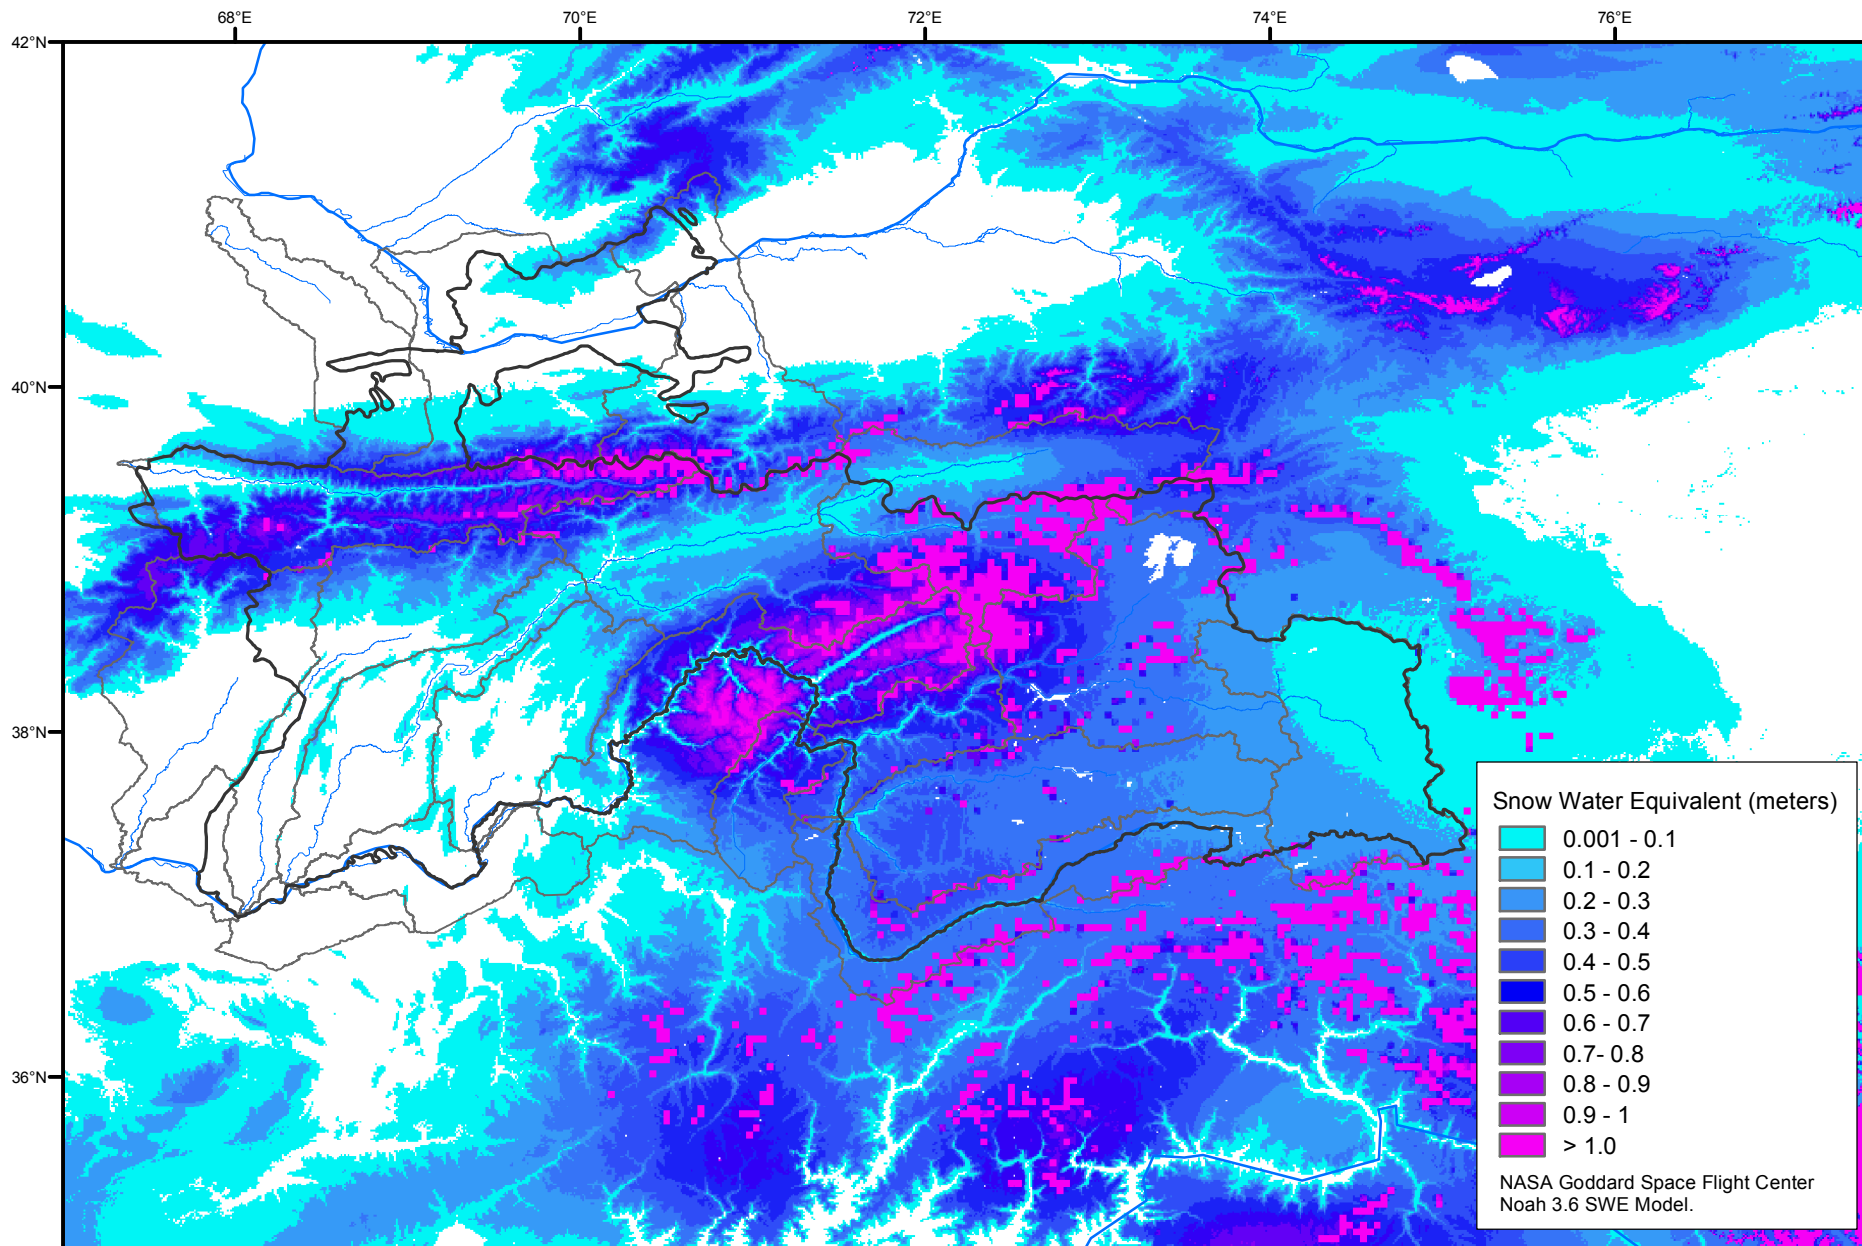

Snow Water Equivalent by Basin

February 11, 2009

Map created by USGS/EROS