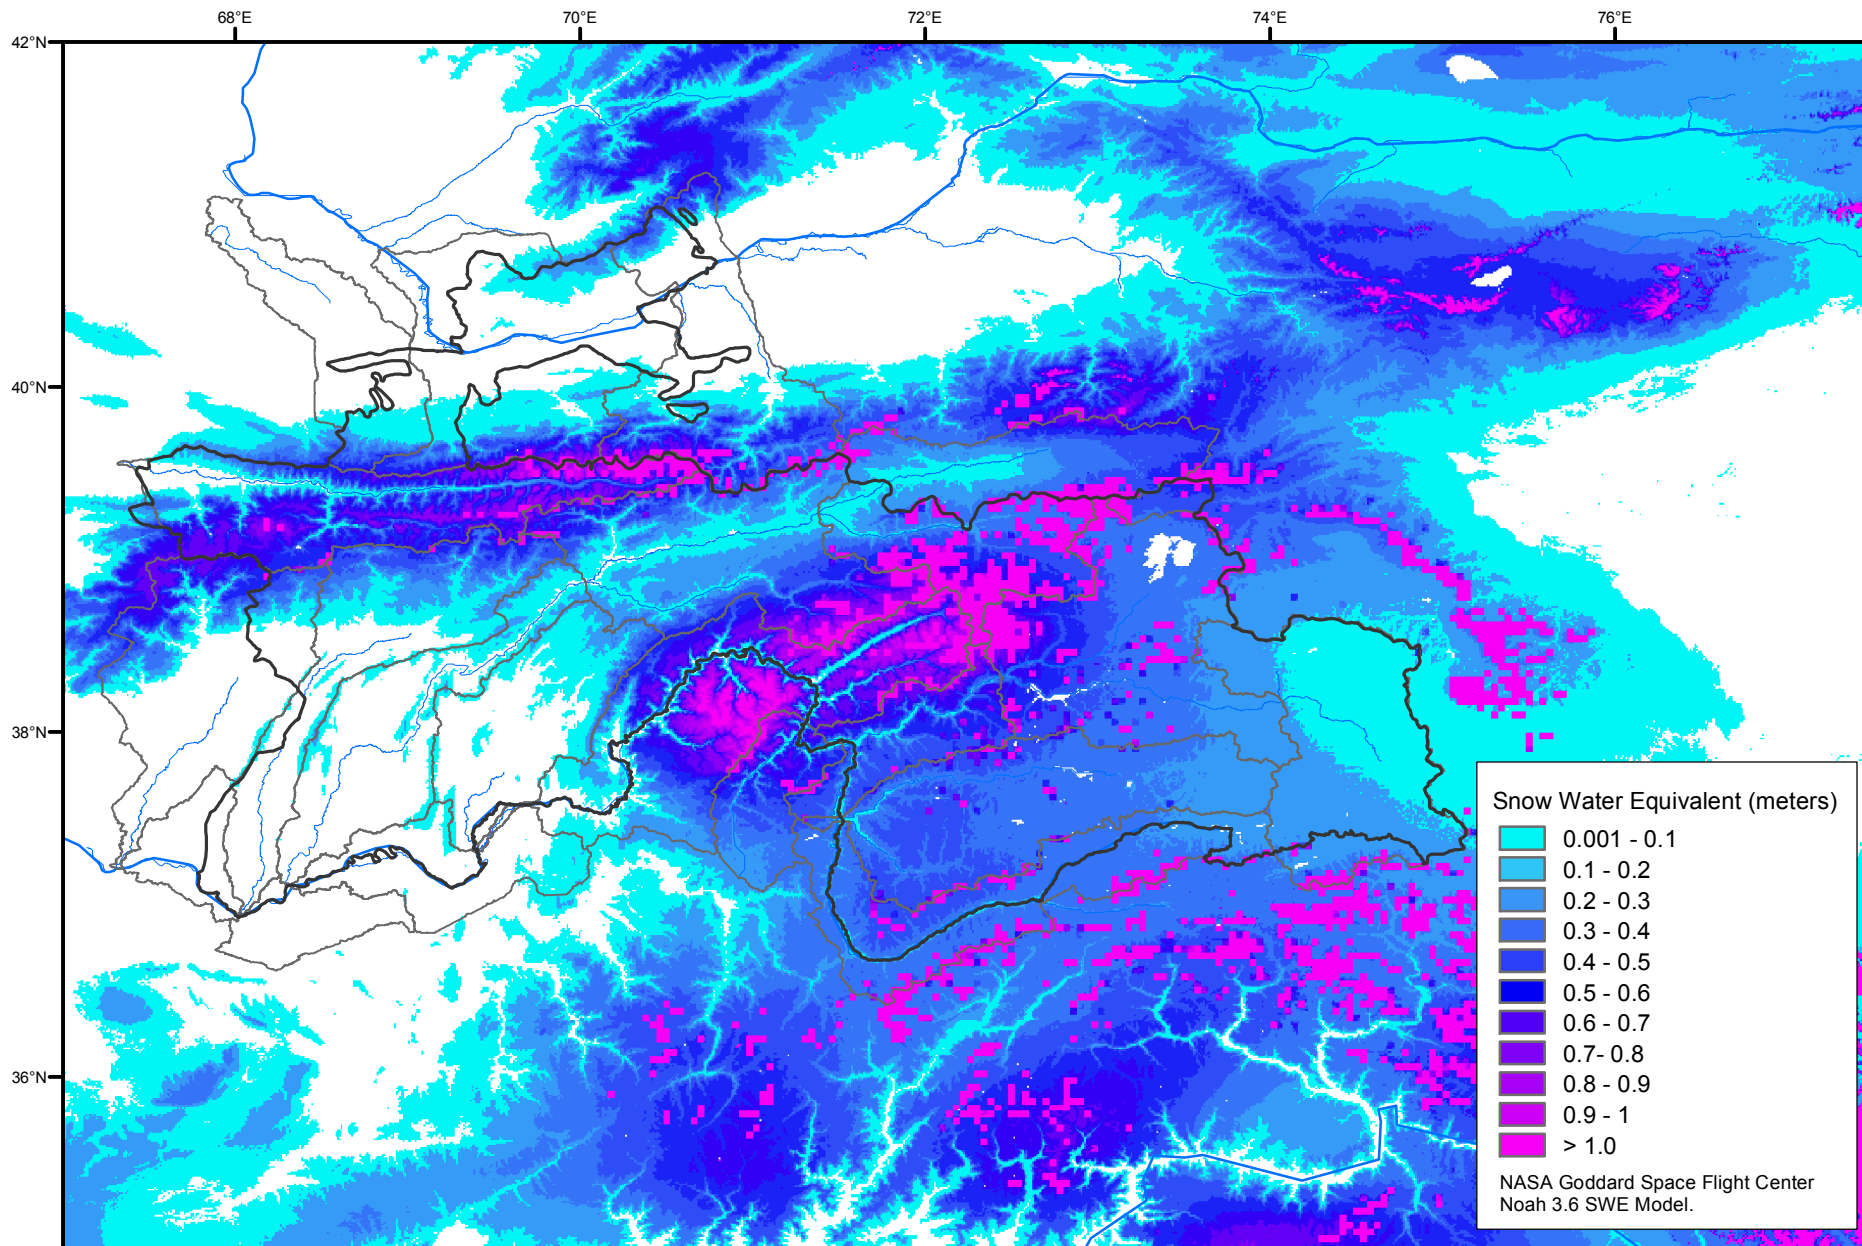

Snow Water Equivalent by Basin

February 12, 2009

Map created by USGS/EROS