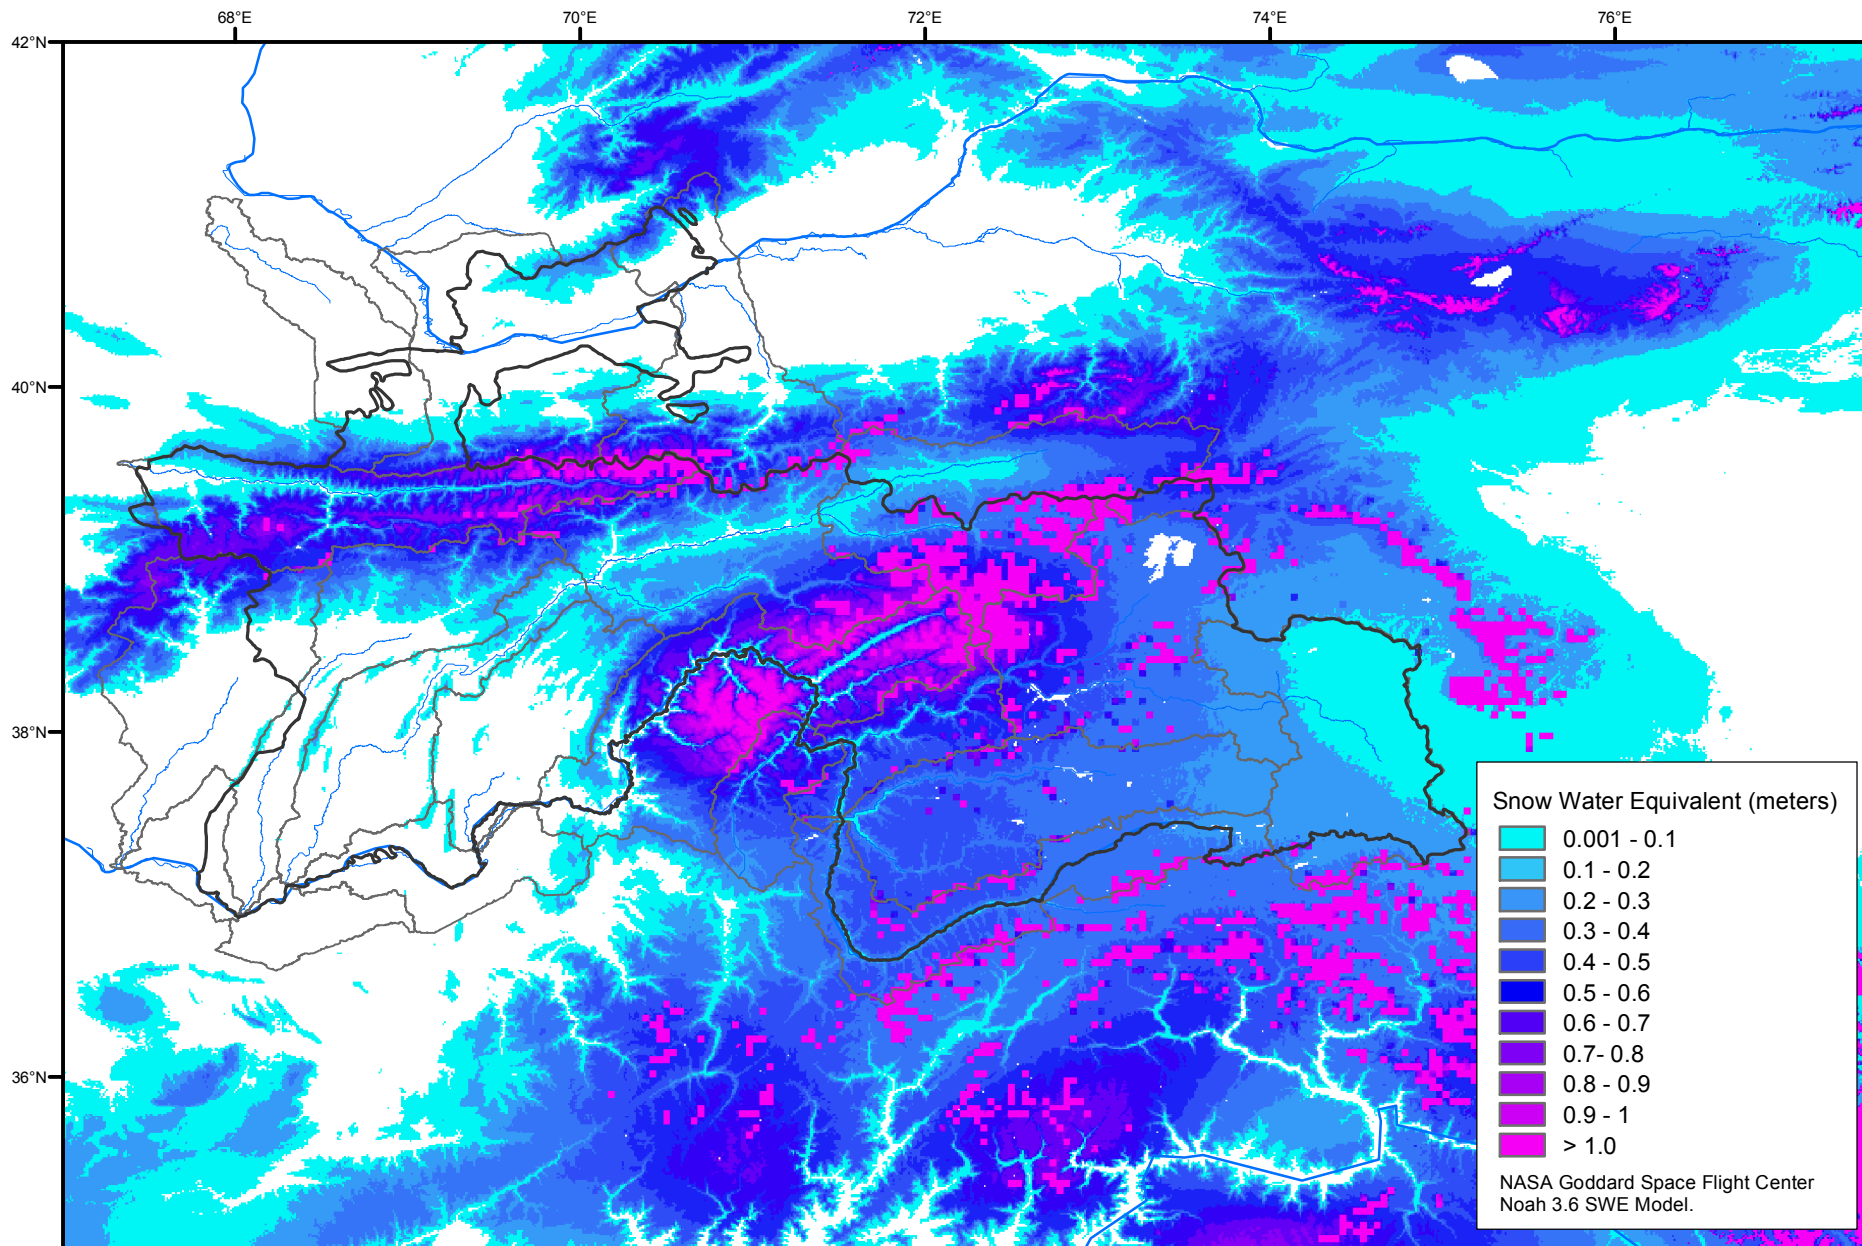

# Snow Water Equivalent by Basin

February 14, 2009

Map created by USGS/EROS