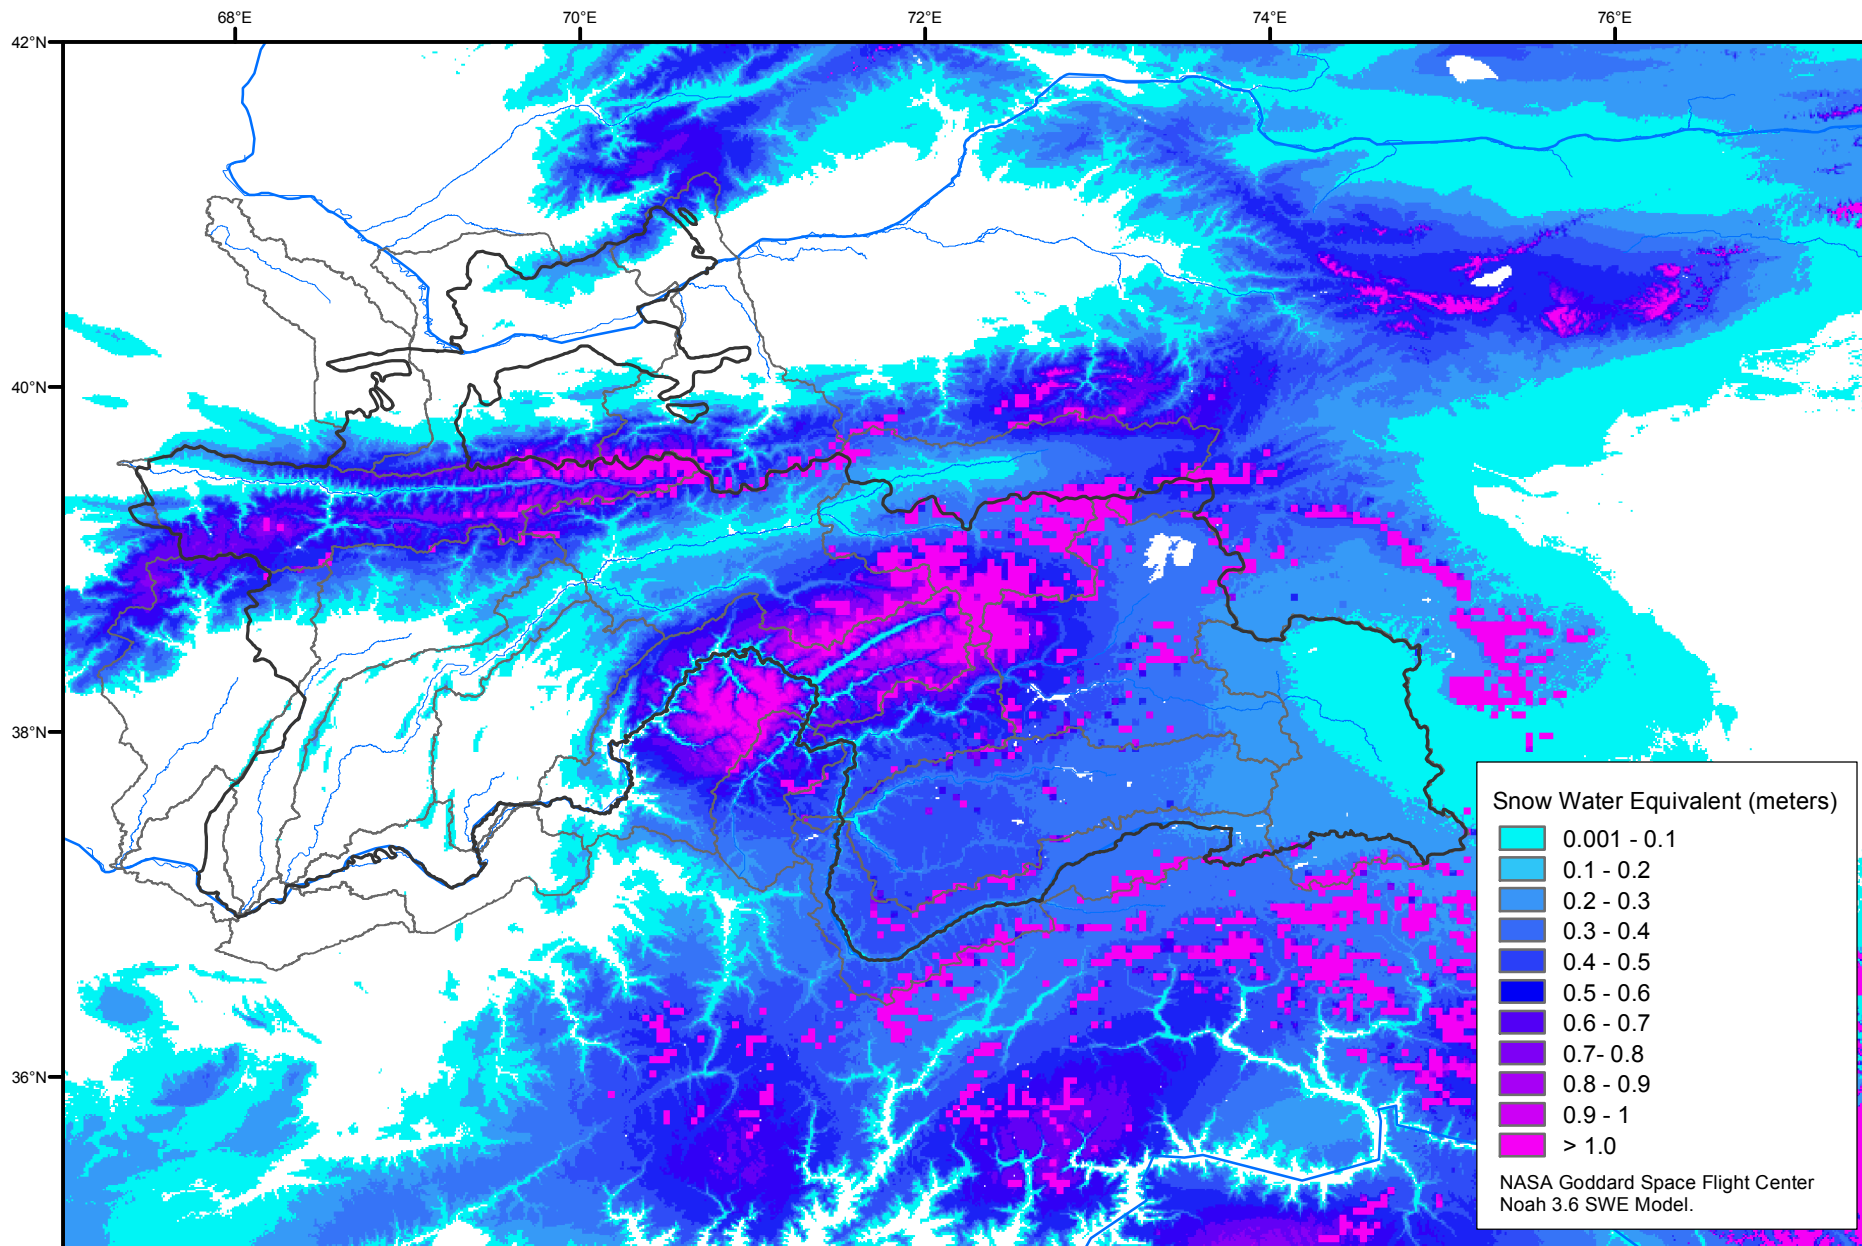

Snow Water Equivalent by Basin

February 15, 2009

Map created by USGS/EROS