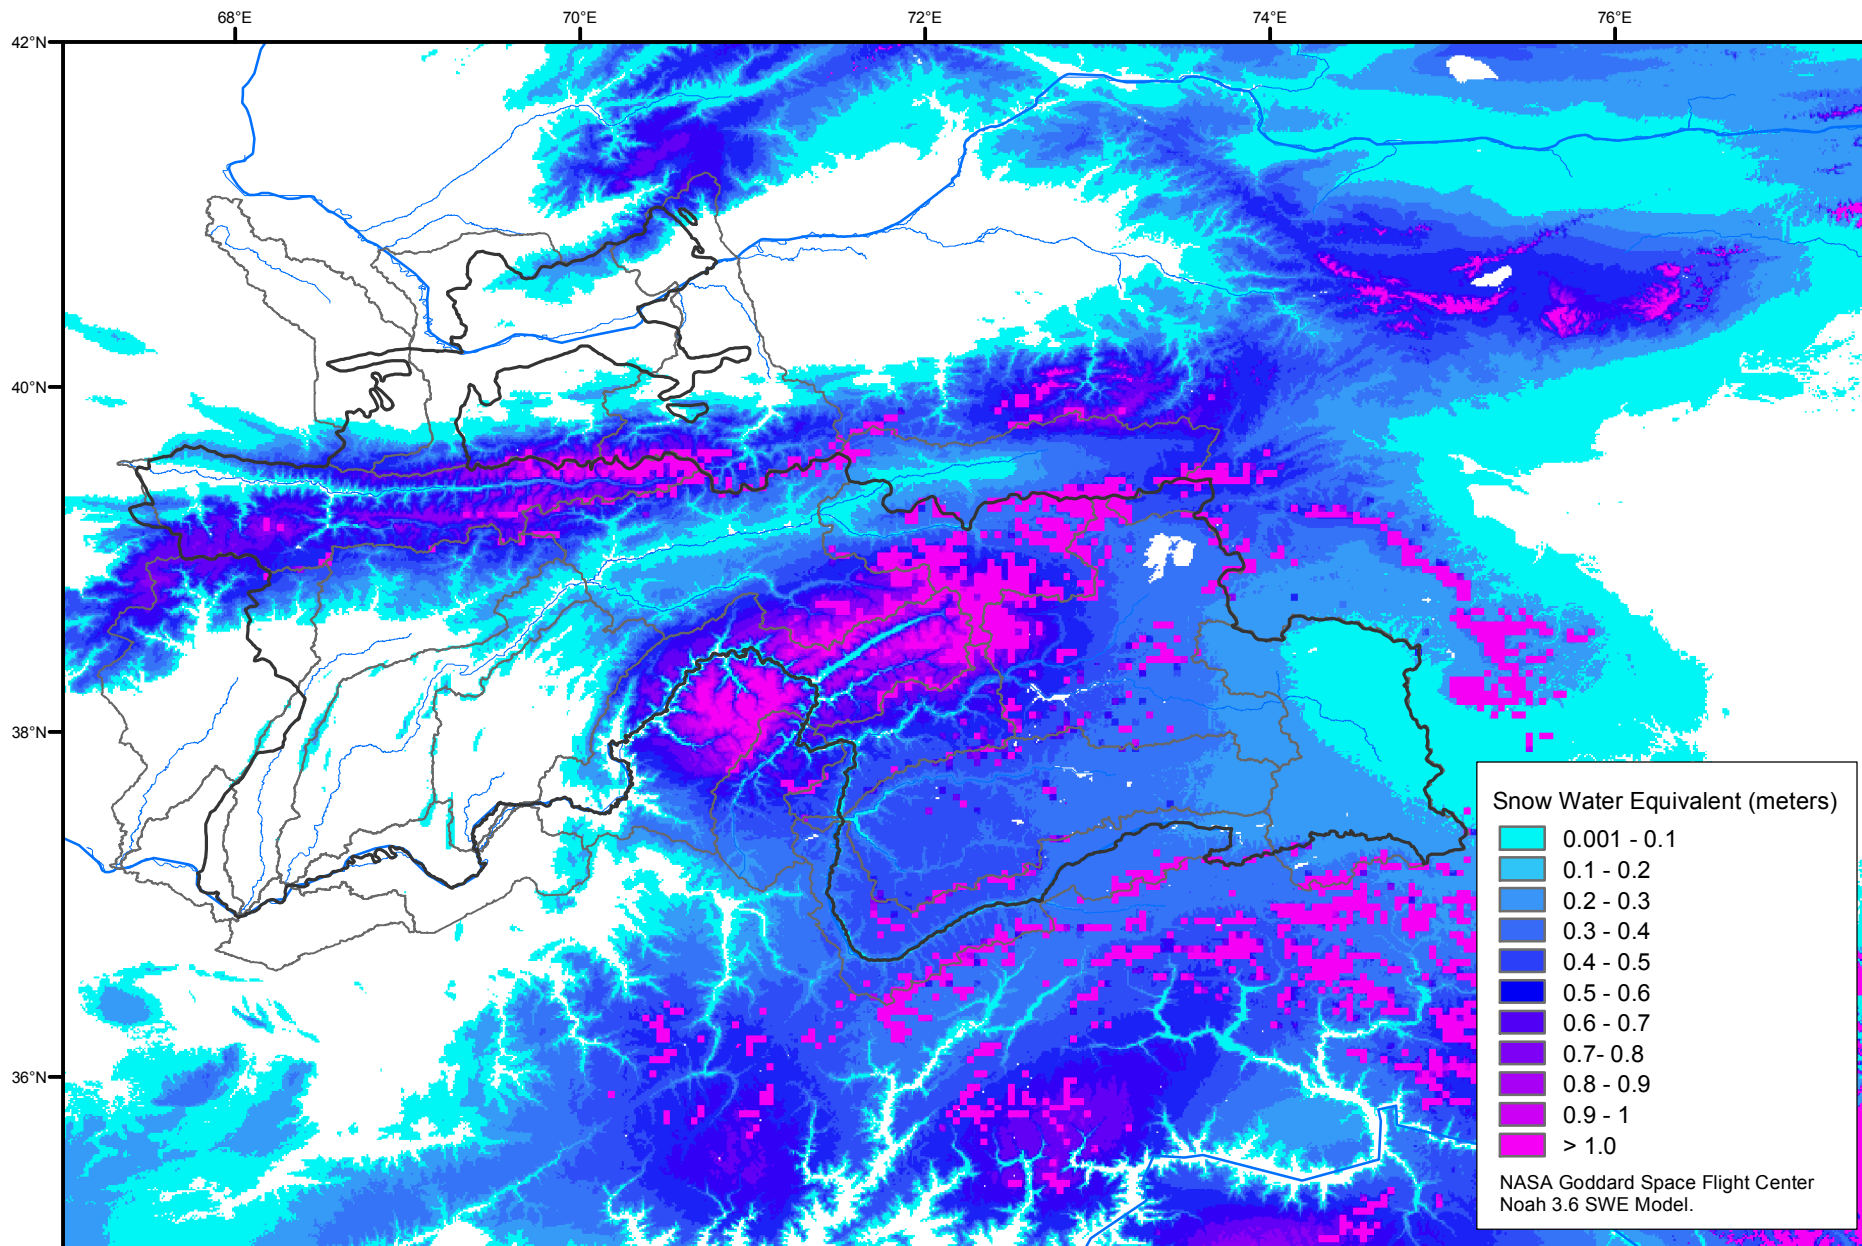

# Snow Water Equivalent by Basin

February 16, 2009

Map created by USGS/EROS