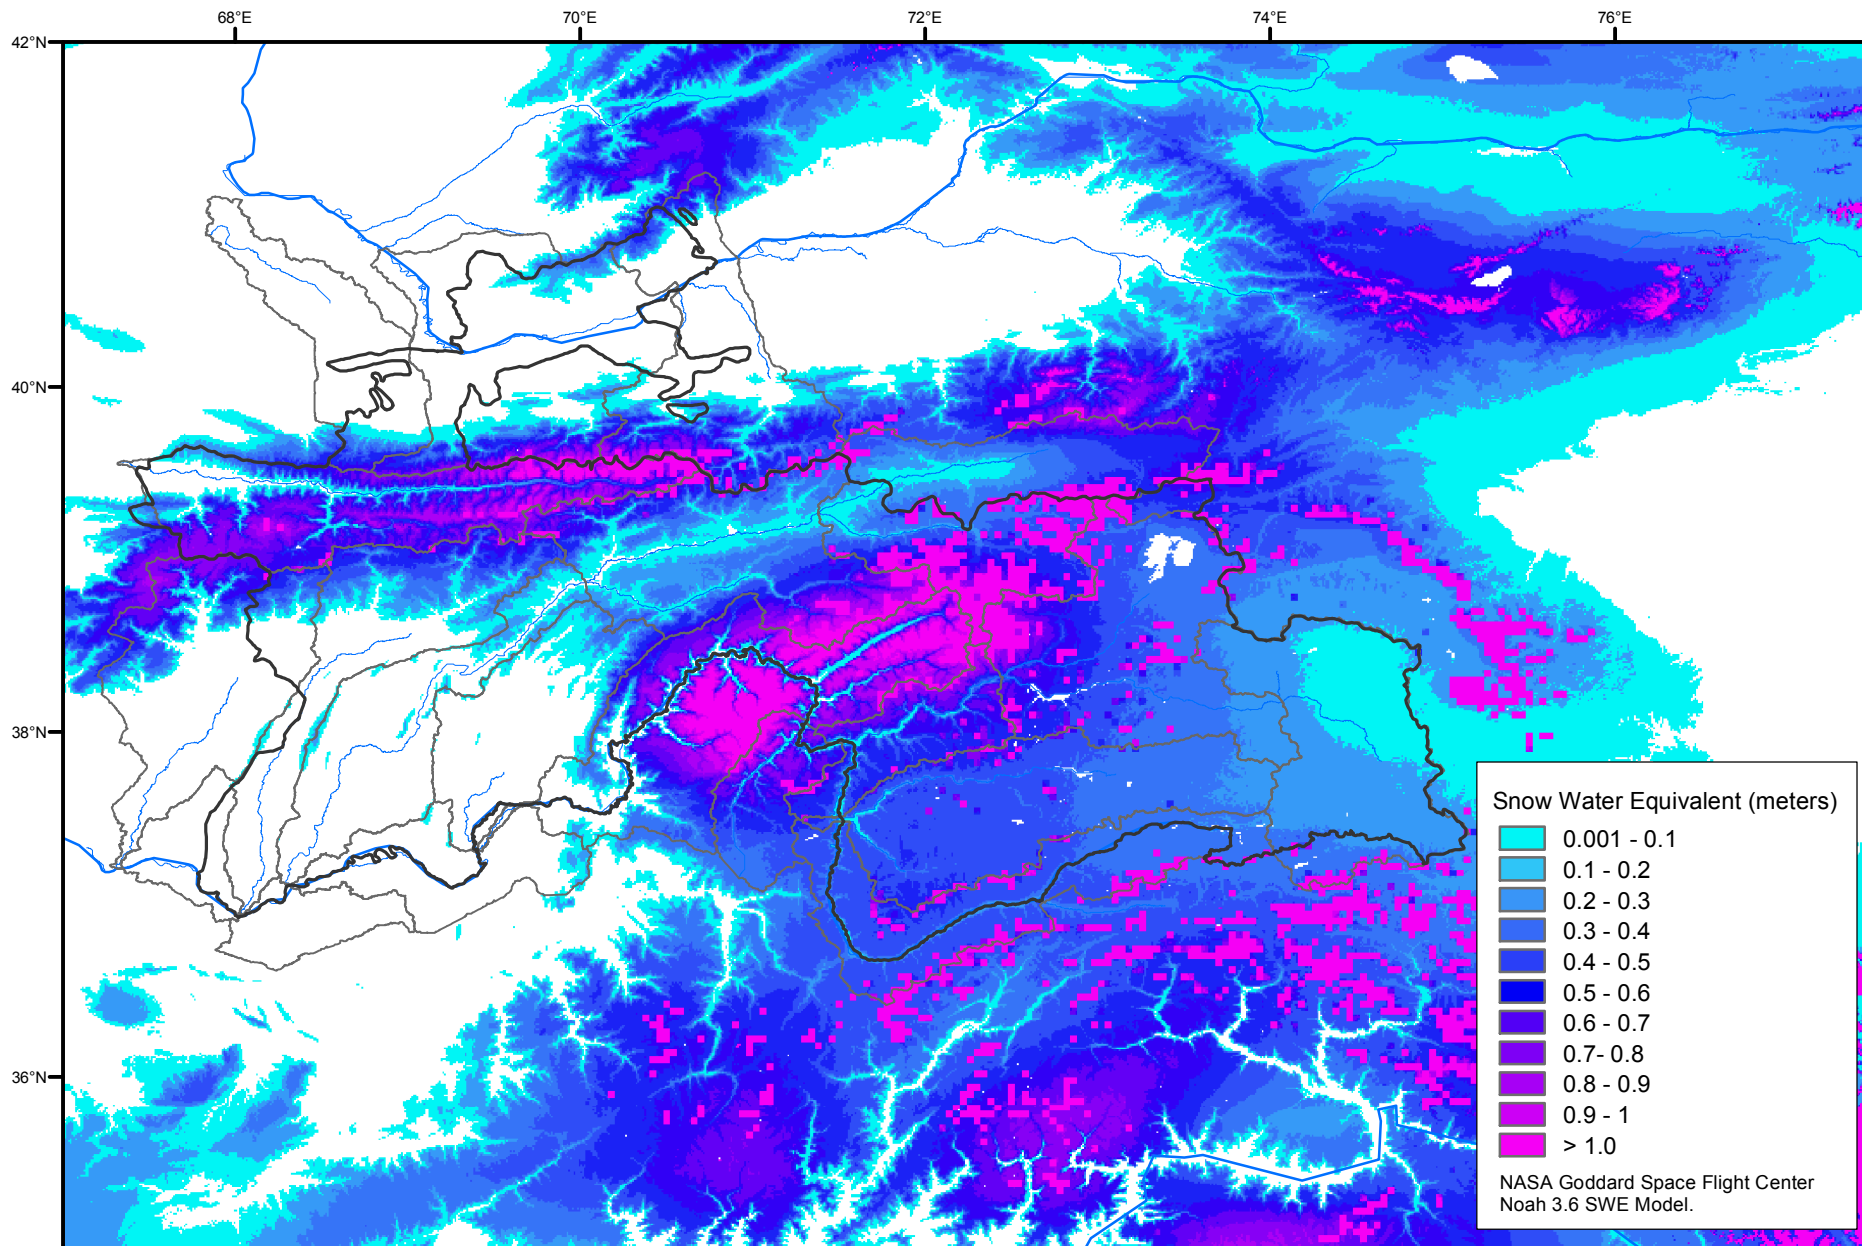

# Snow Water Equivalent by Basin

February 24, 2009

Map created by USGS/EROS