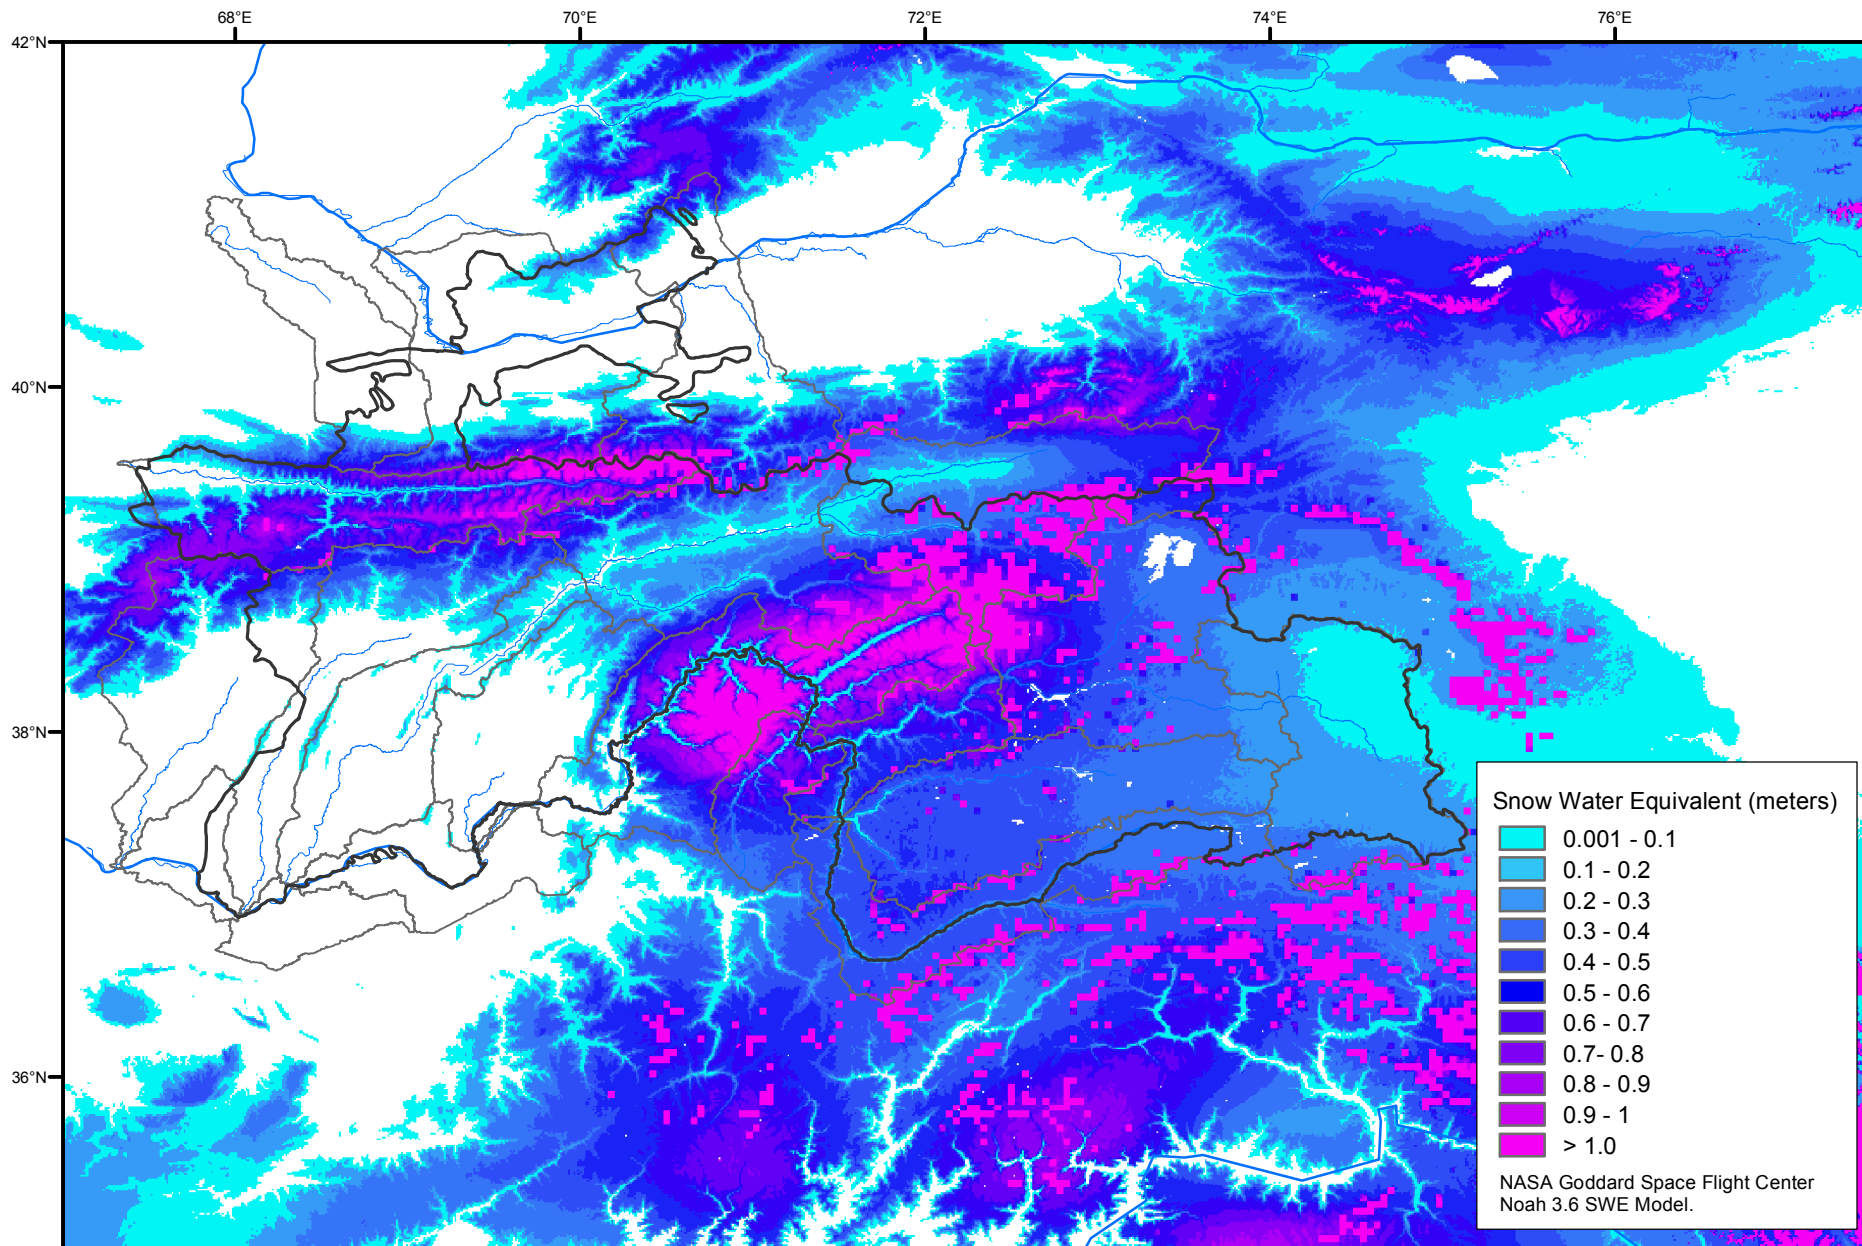

Snow Water Equivalent by Basin

February 25, 2009

Map created by USGS/EROS