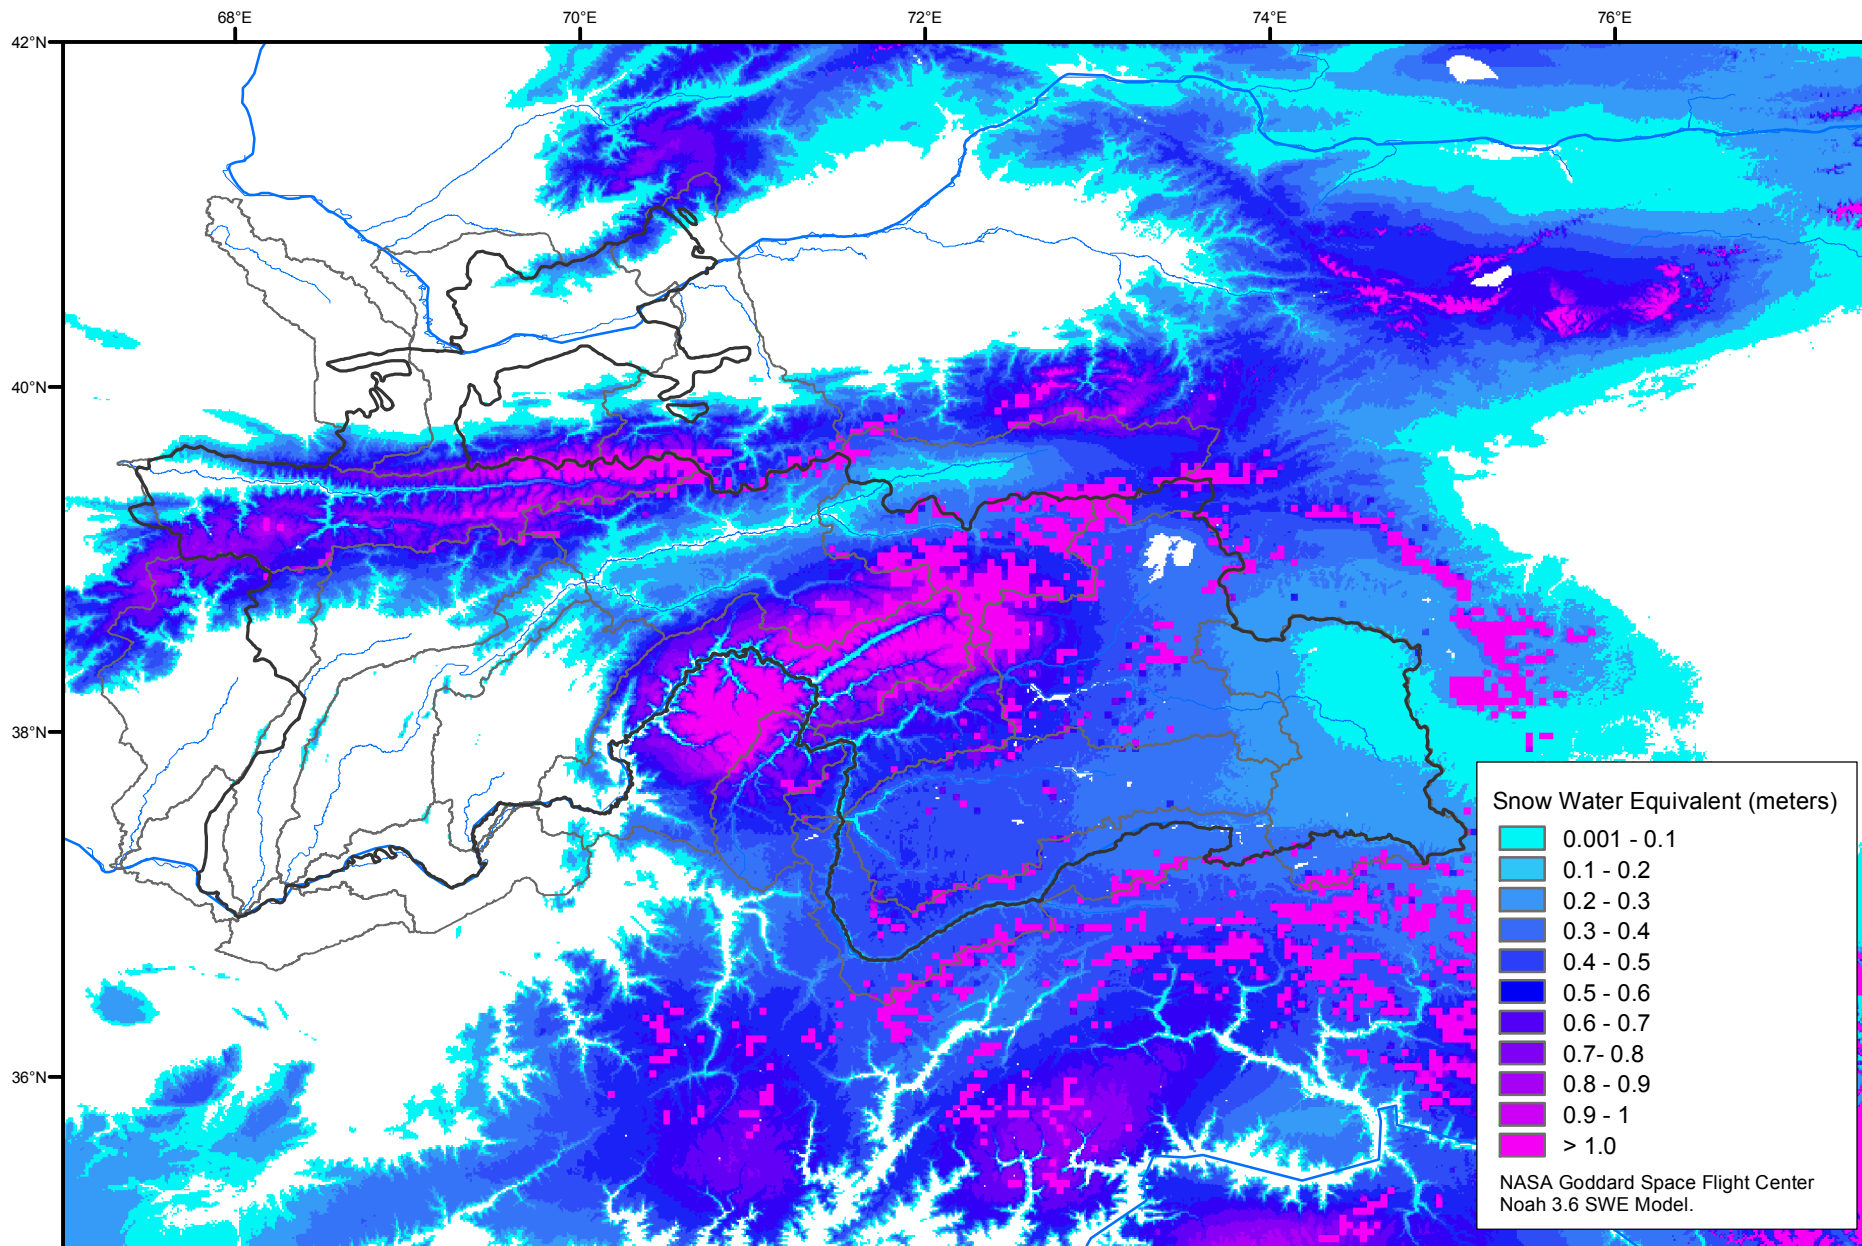

# Snow Water Equivalent by Basin

March 01, 2009

Map created by USGS/EROS