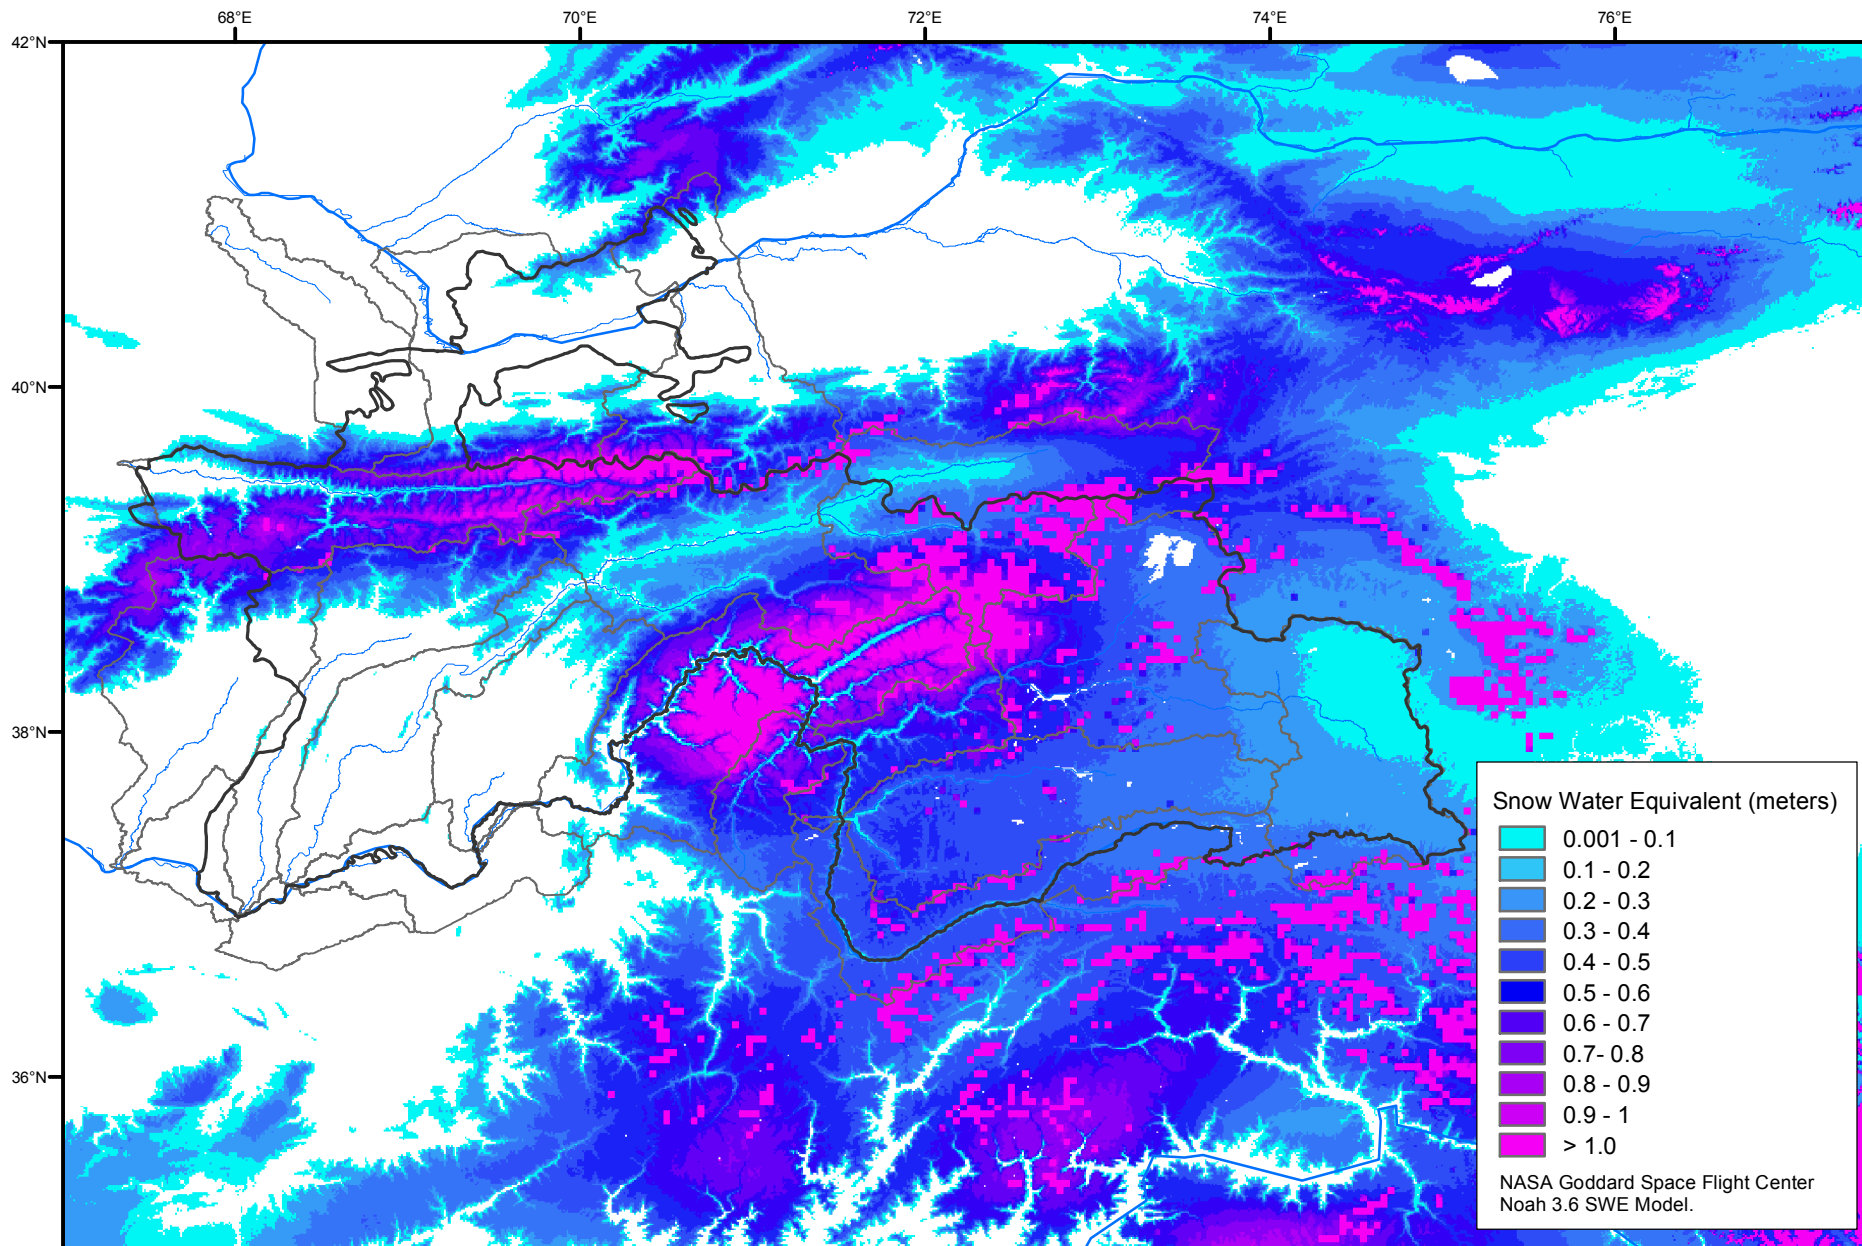

Snow Water Equivalent by Basin

March 02, 2009

Map created by USGS/EROS