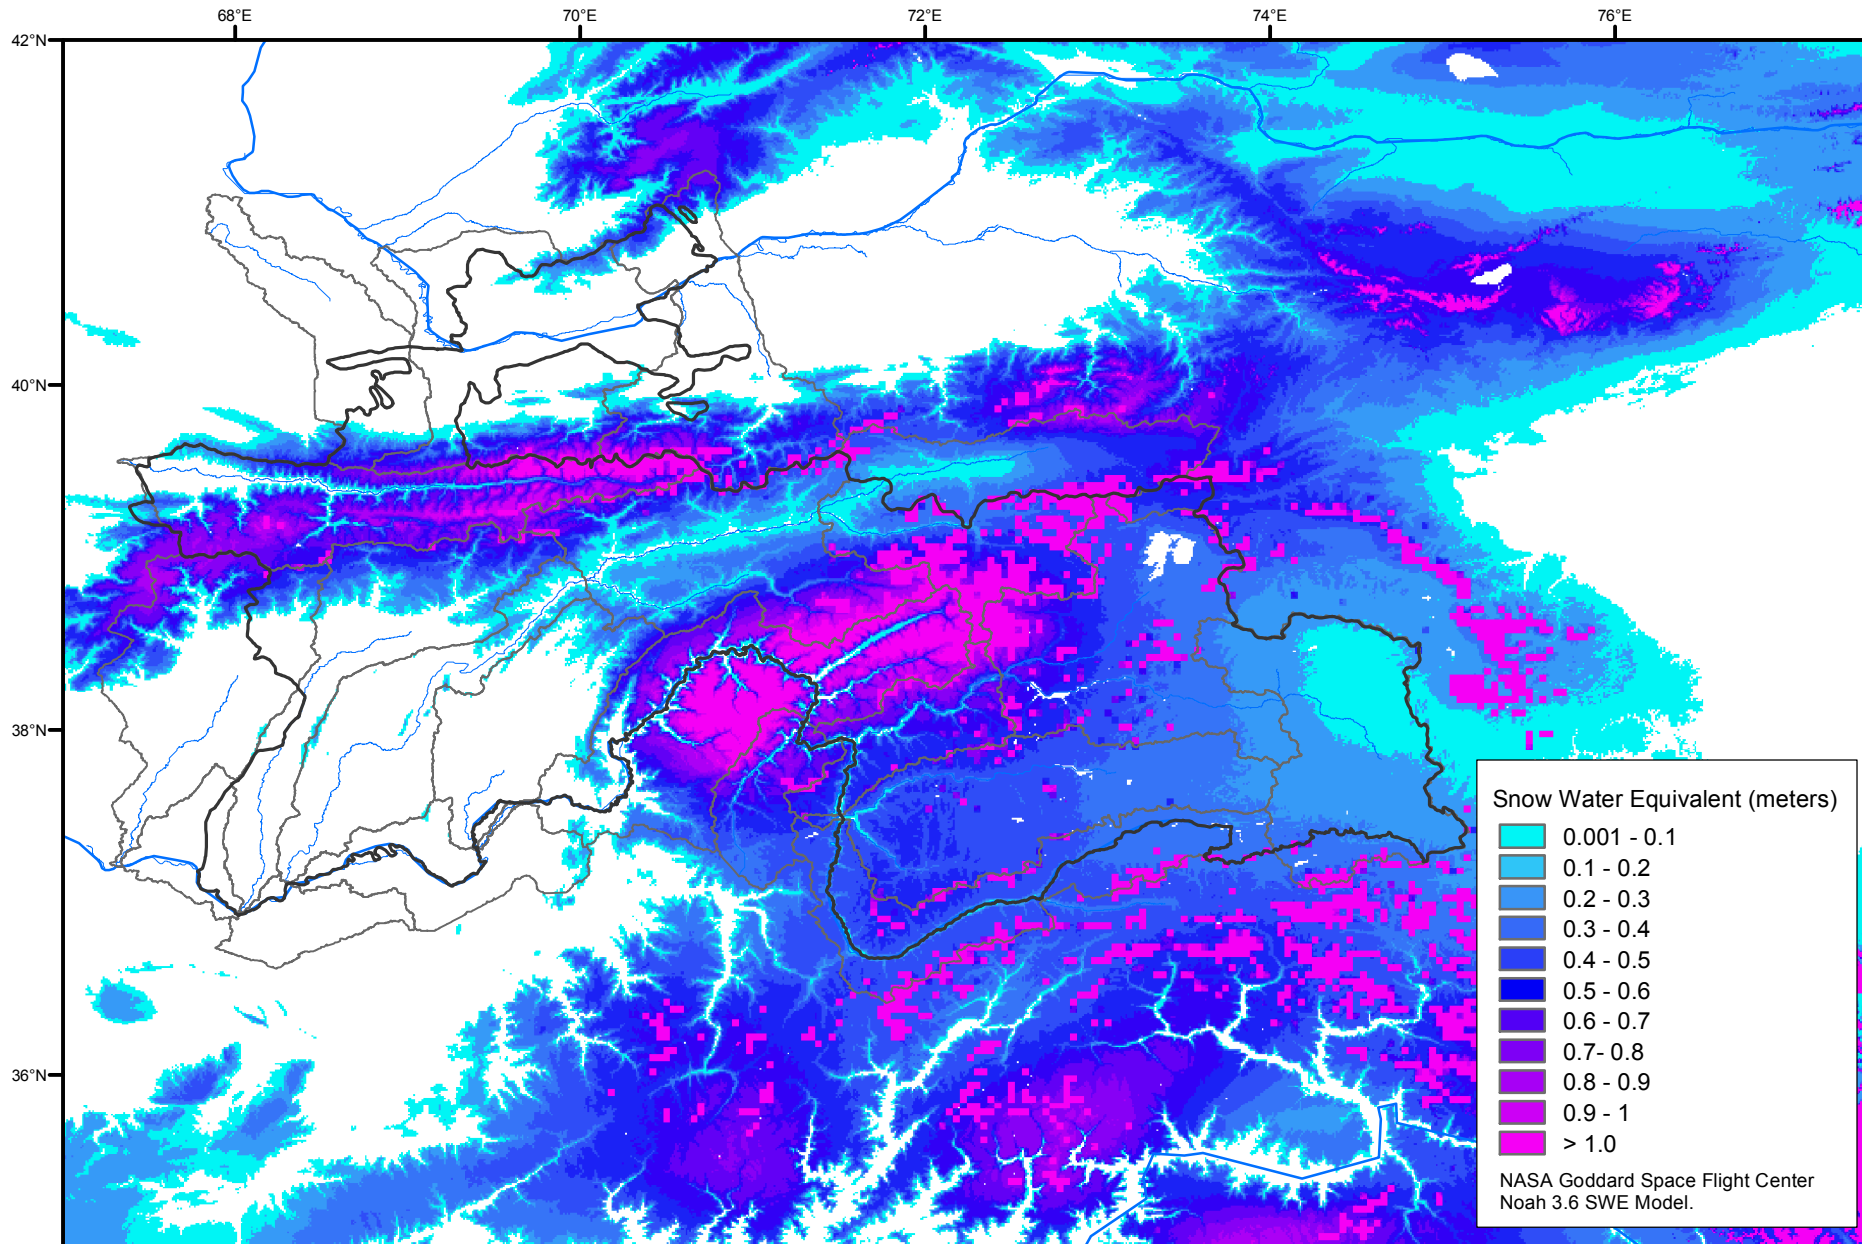

# Snow Water Equivalent by Basin

March 03, 2009

Map created by USGS/EROS