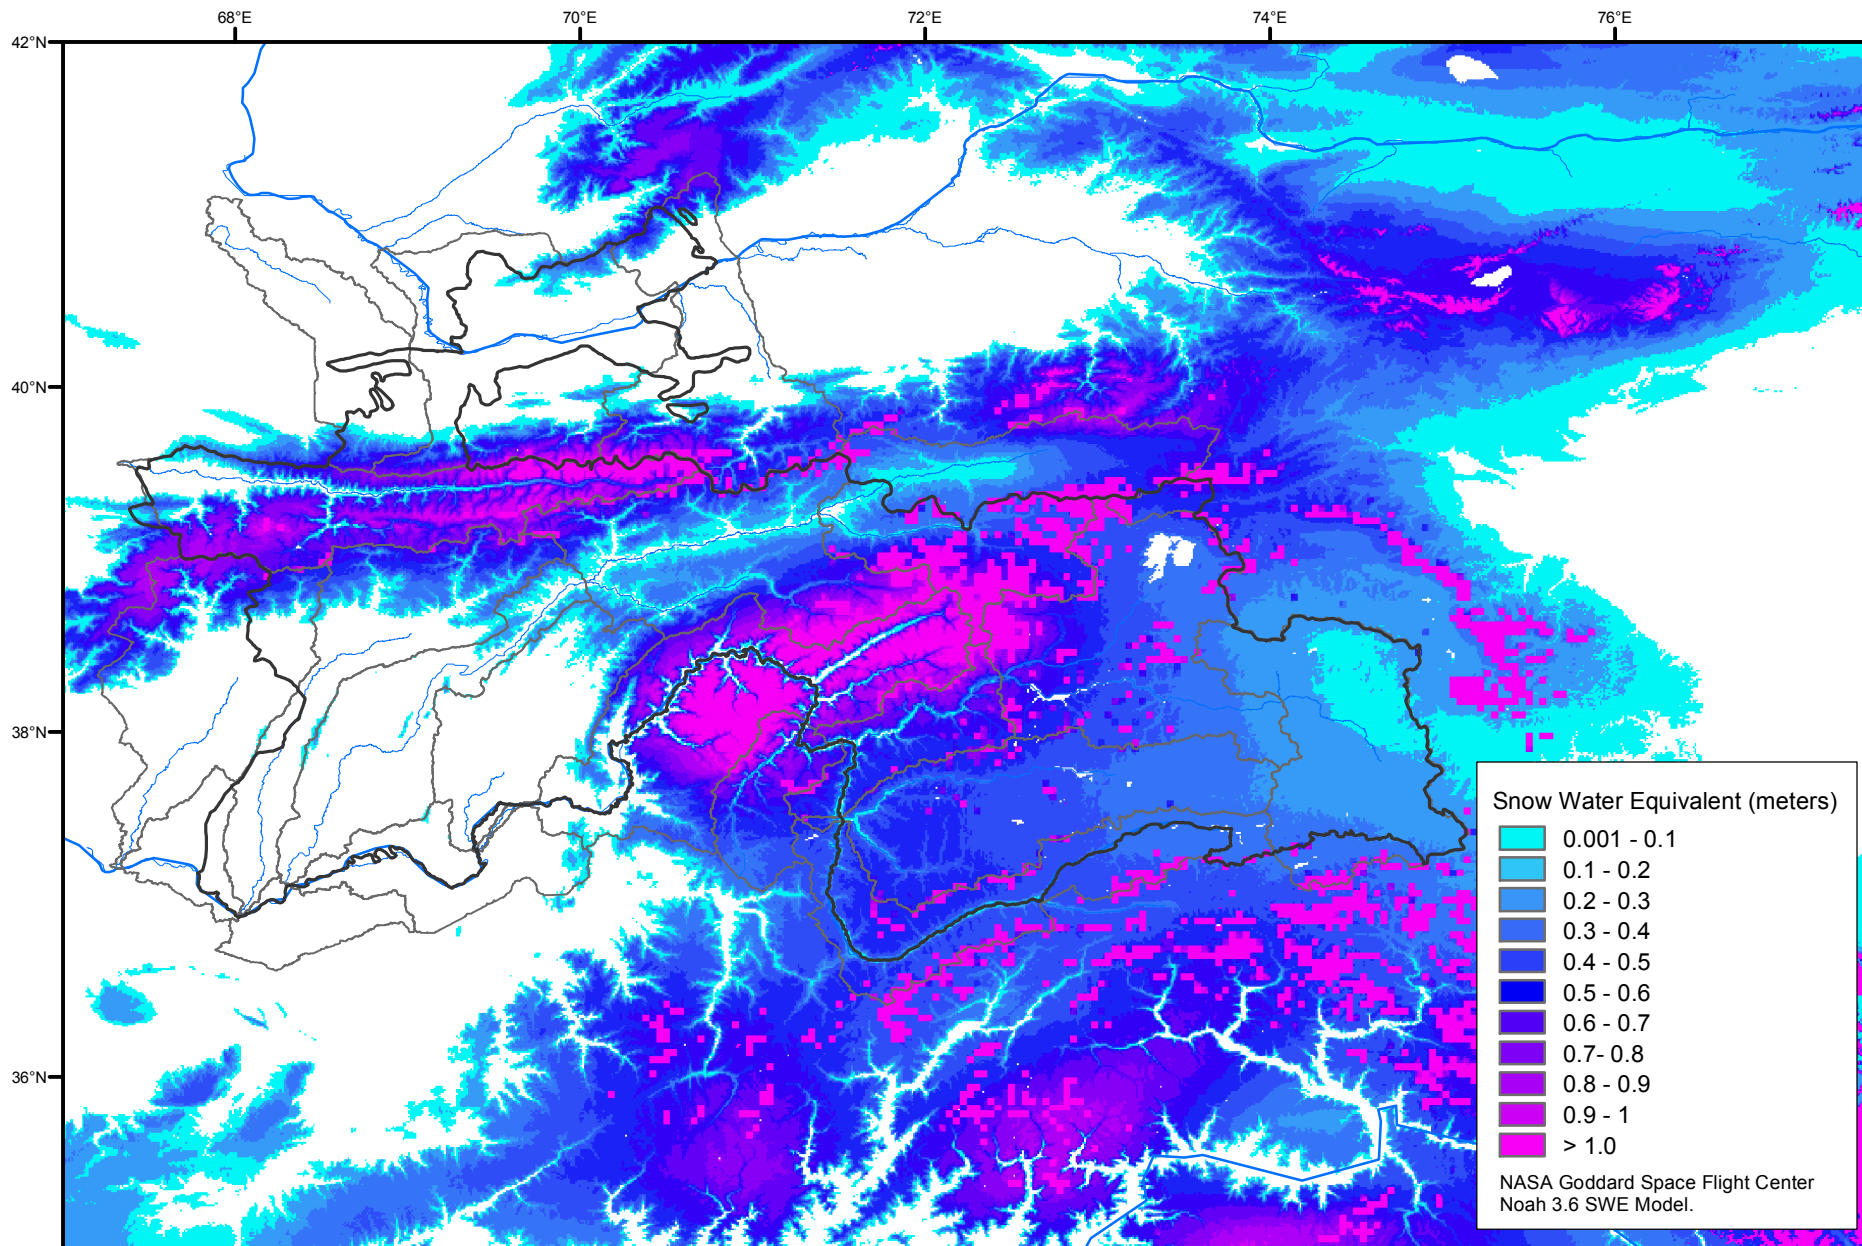

# Snow Water Equivalent by Basin

March 04, 2009

Map created by USGS/EROS