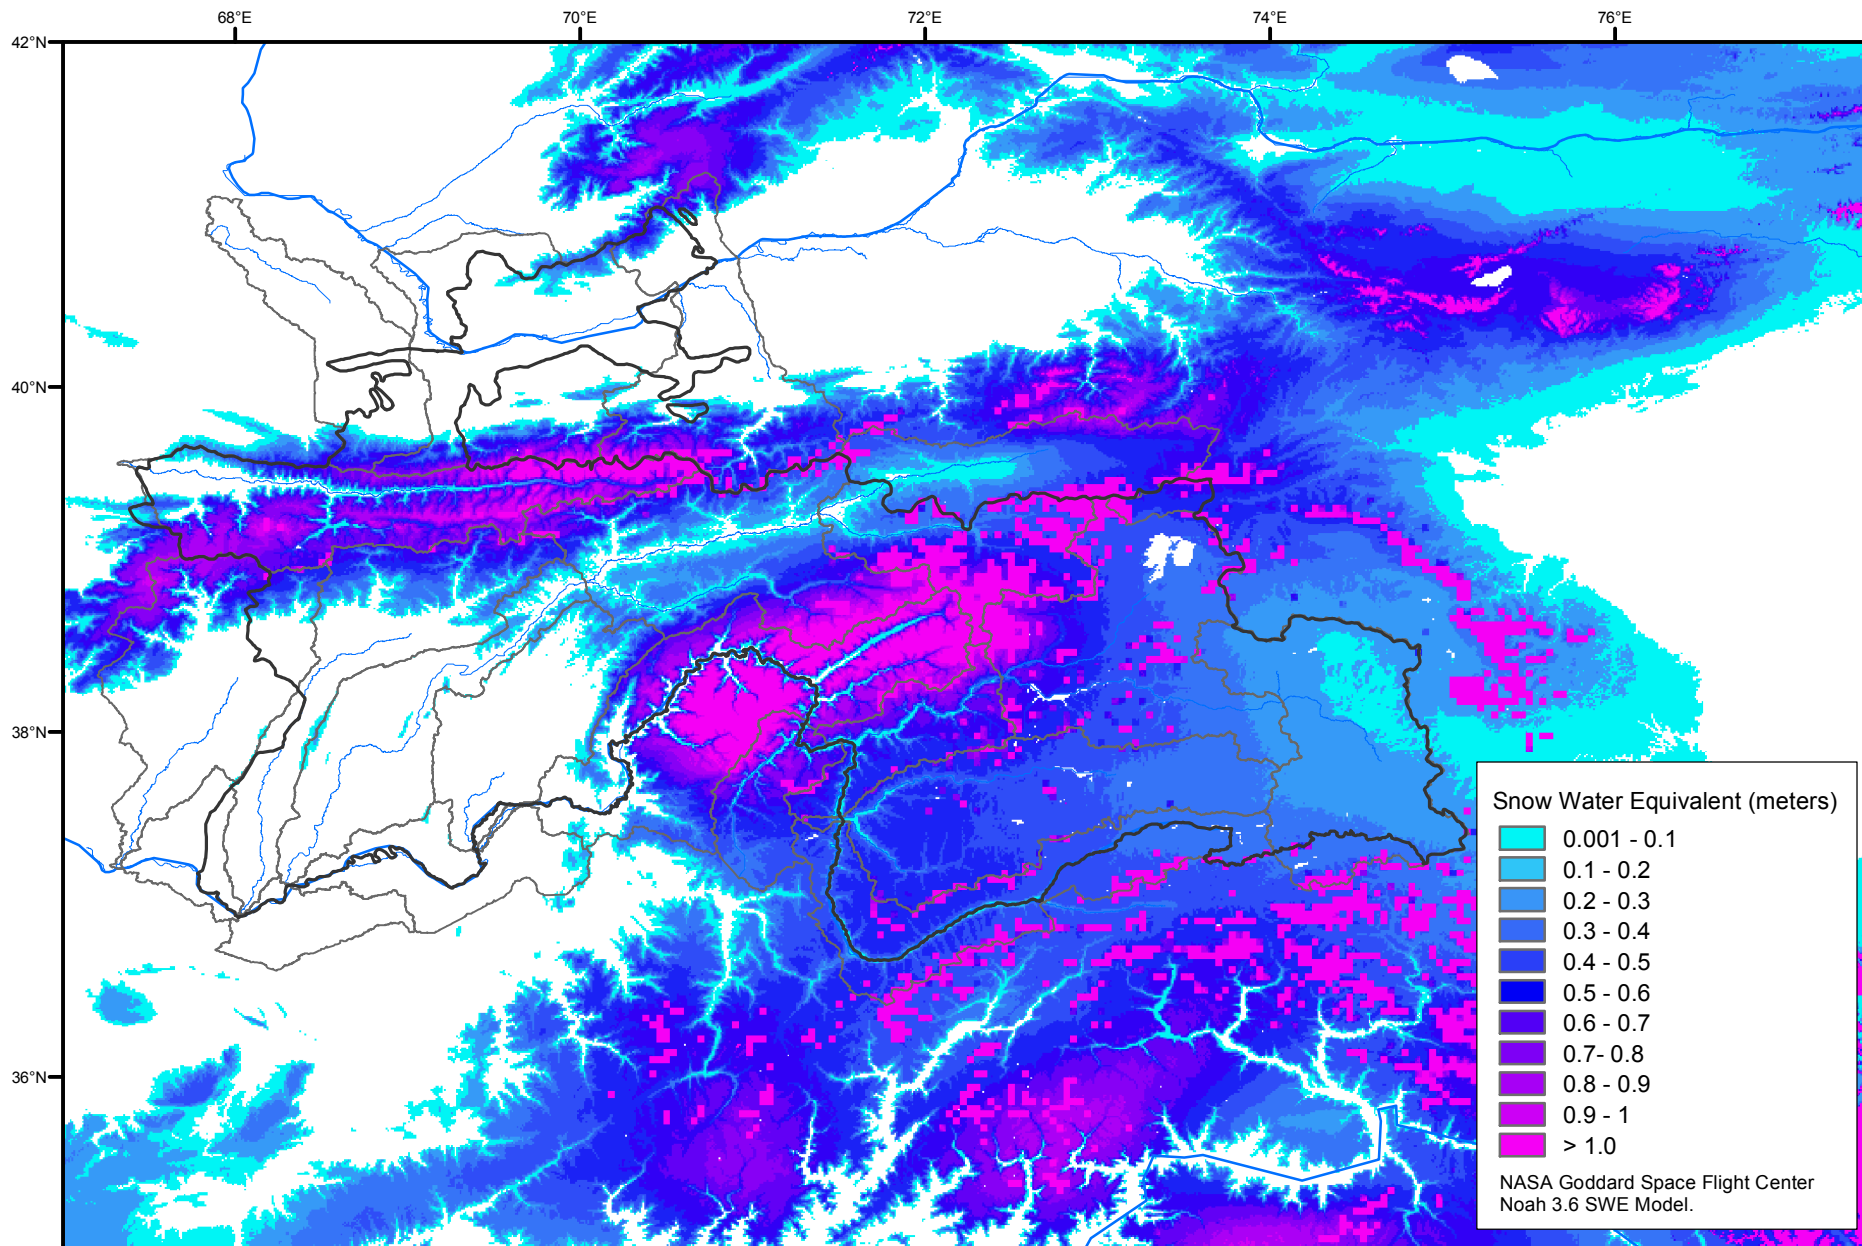

Snow Water Equivalent by Basin

March 06, 2009

Map created by USGS/EROS