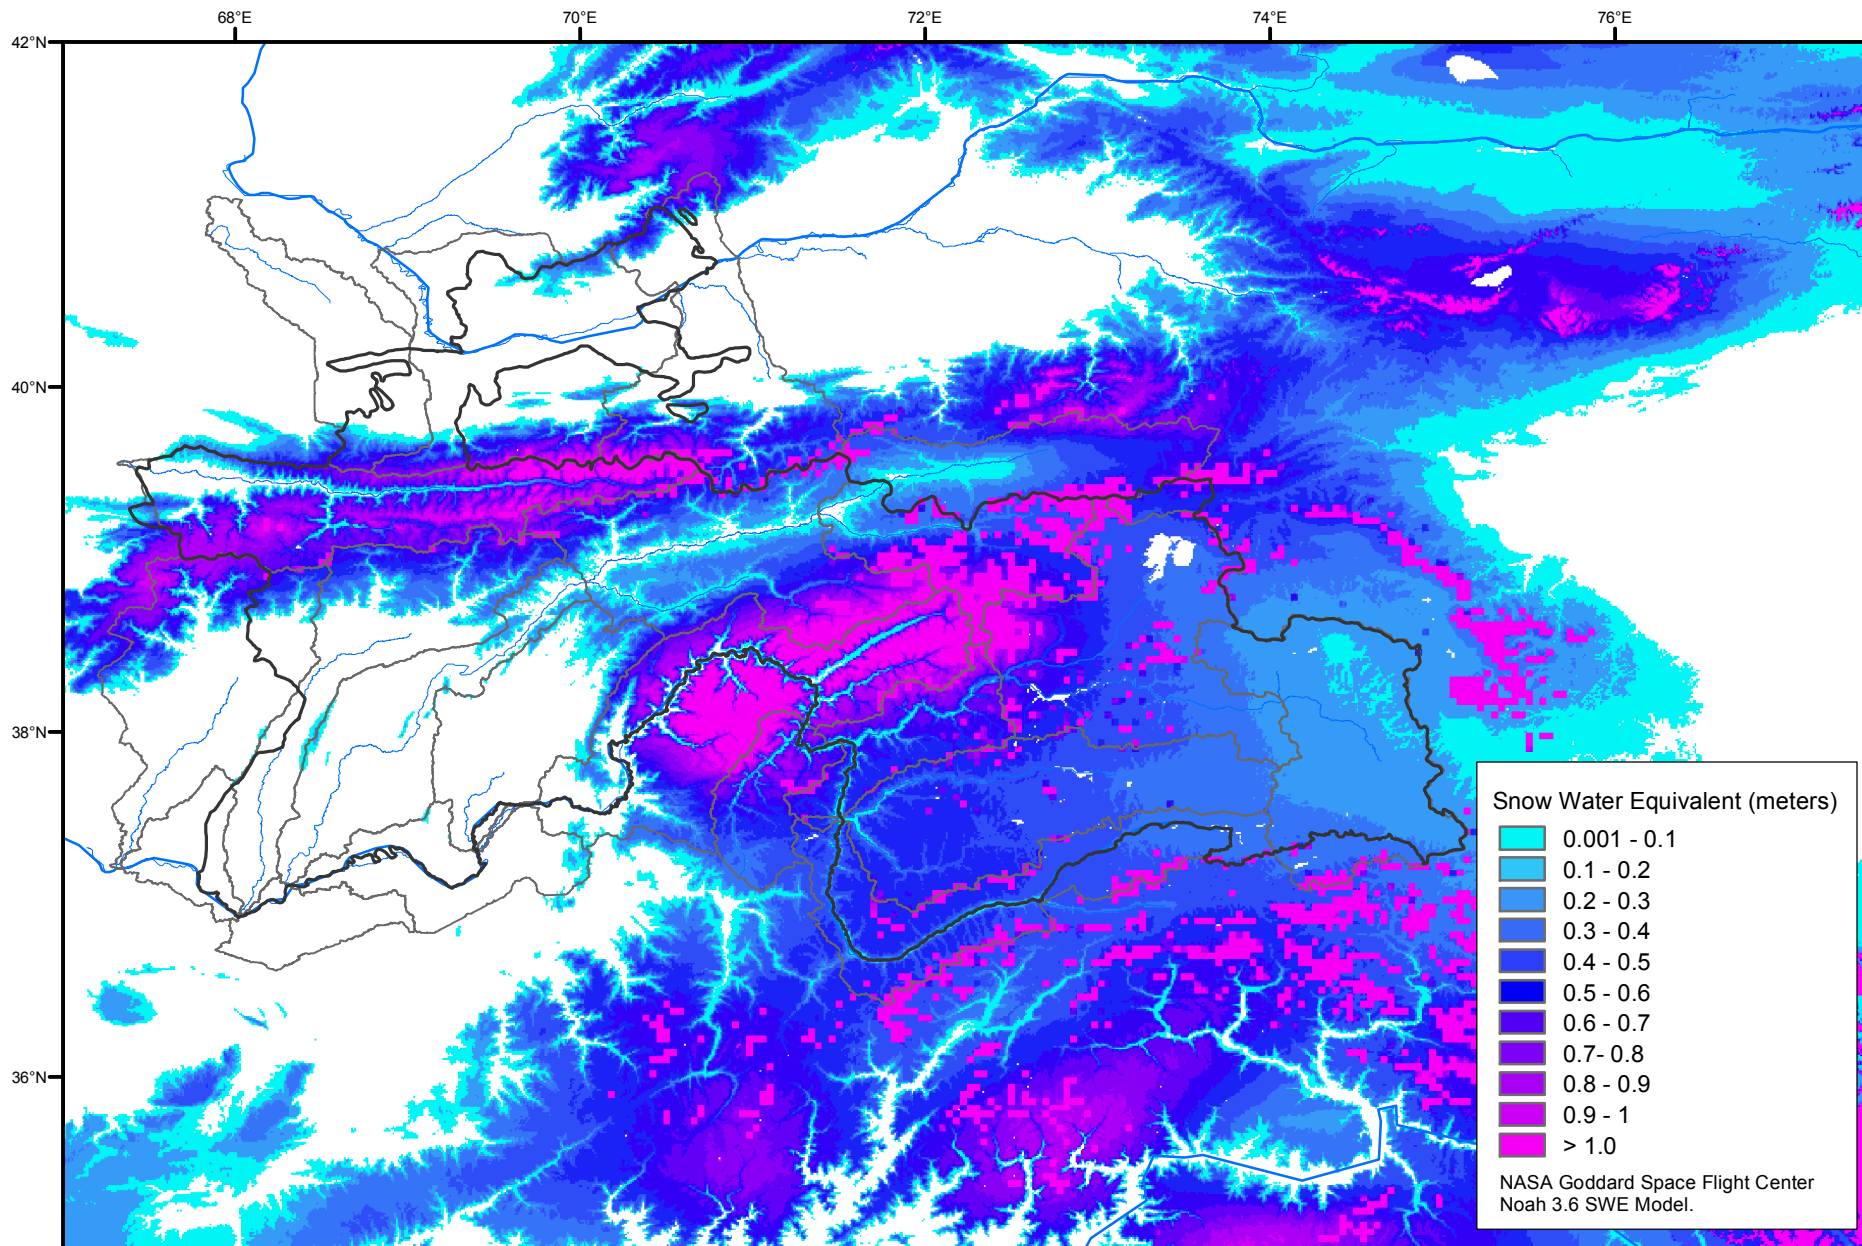

Snow Water Equivalent by Basin

March 07, 2009

Map created by USGS/EROS