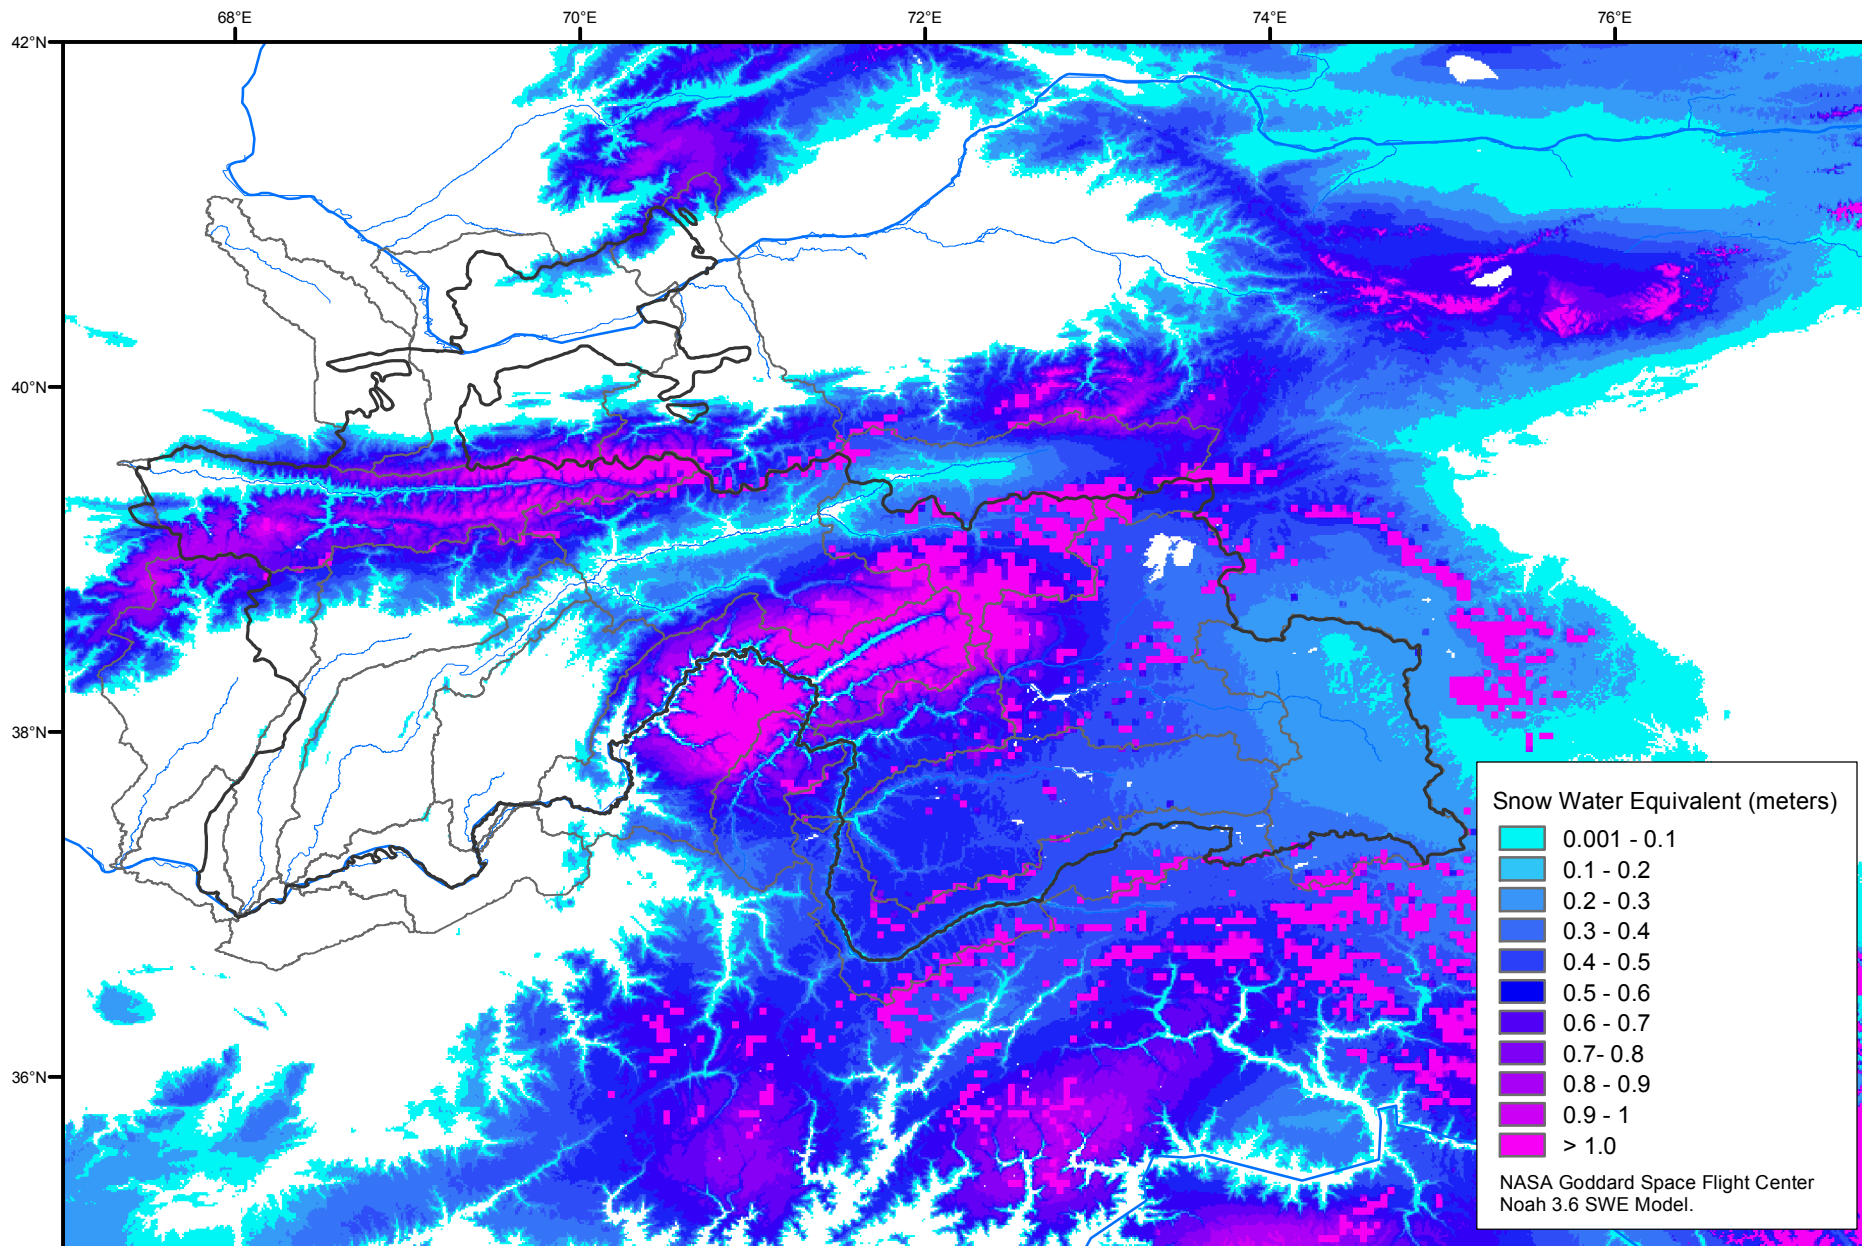

Snow Water Equivalent by Basin

March 08, 2009

Map created by USGS/EROS