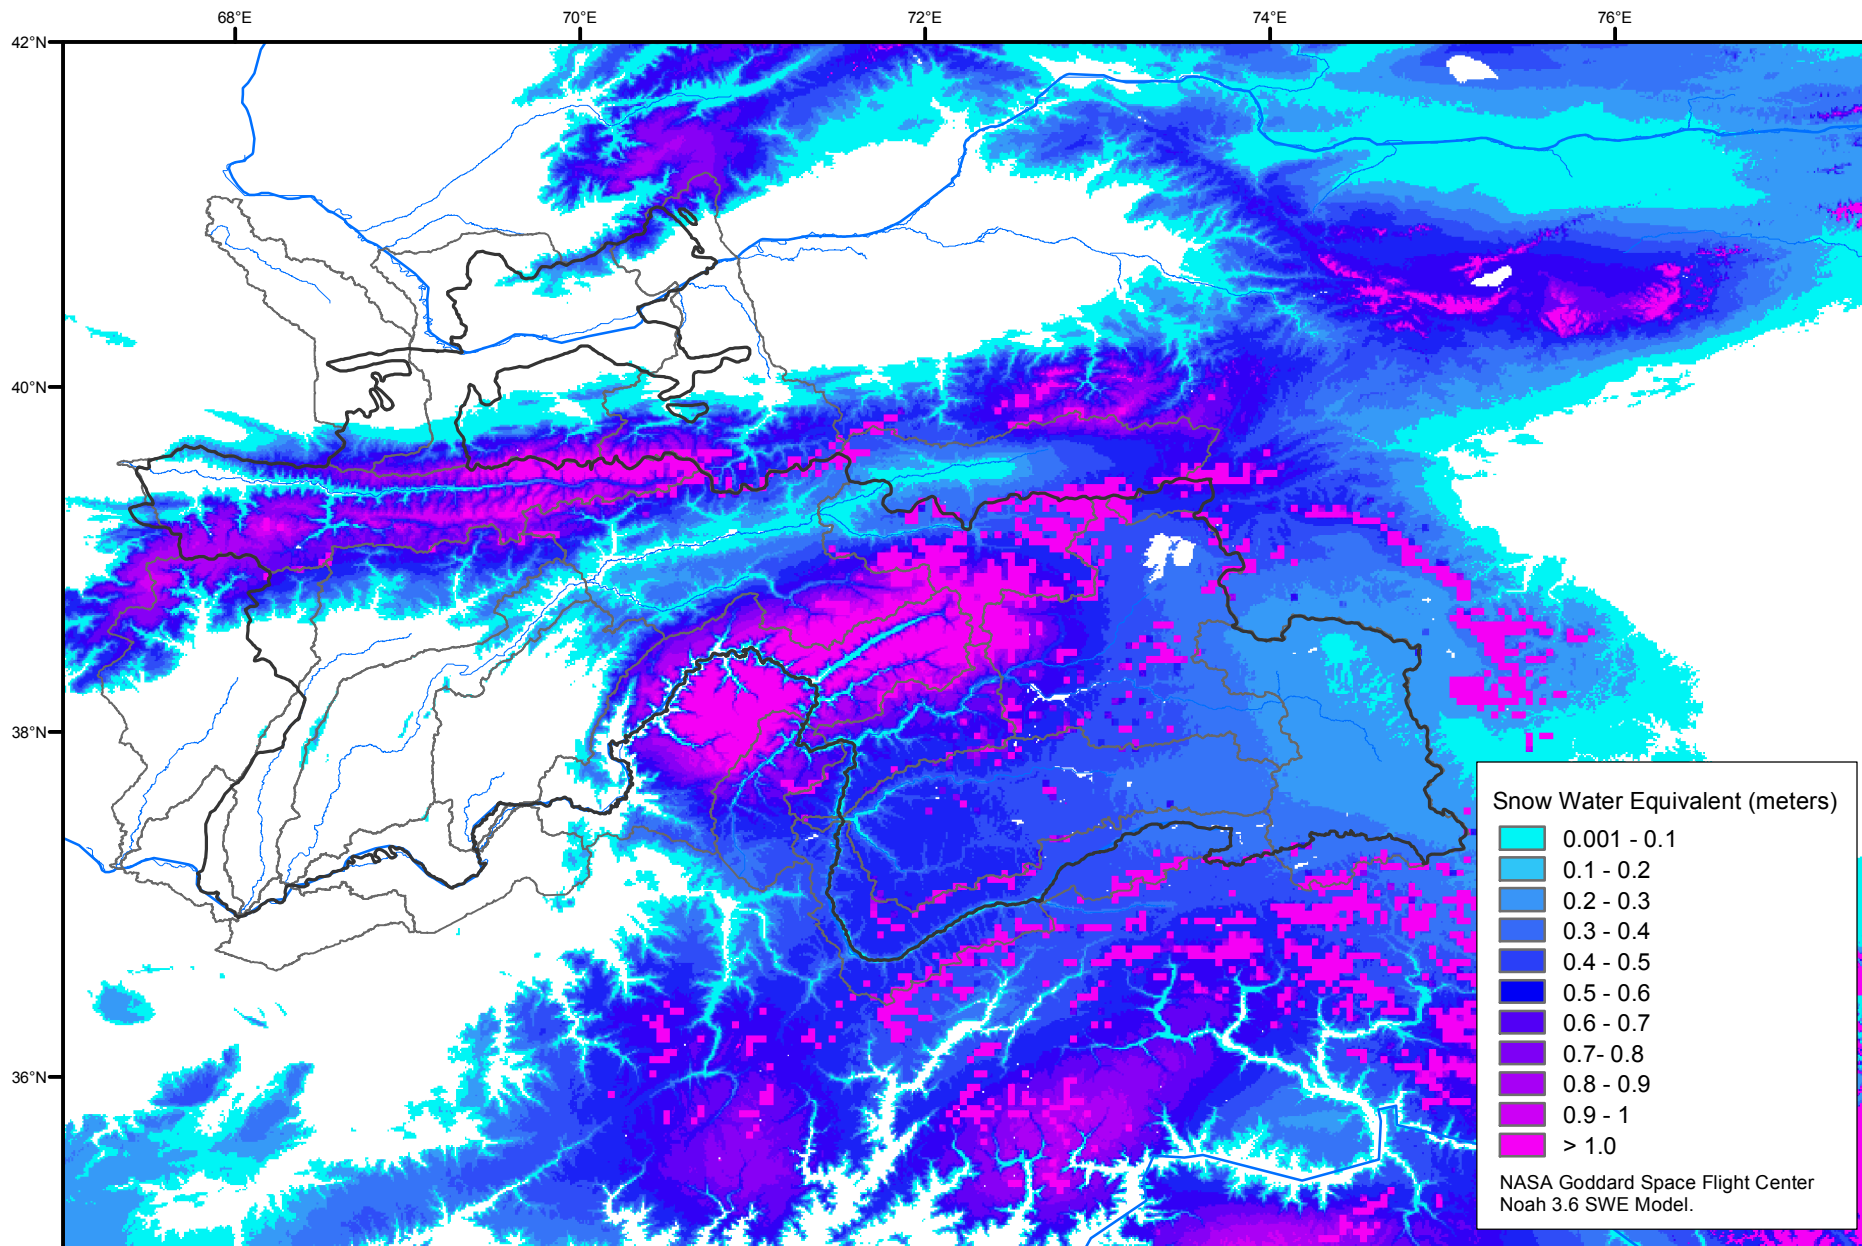

Snow Water Equivalent by Basin

March 09, 2009

Map created by USGS/EROS