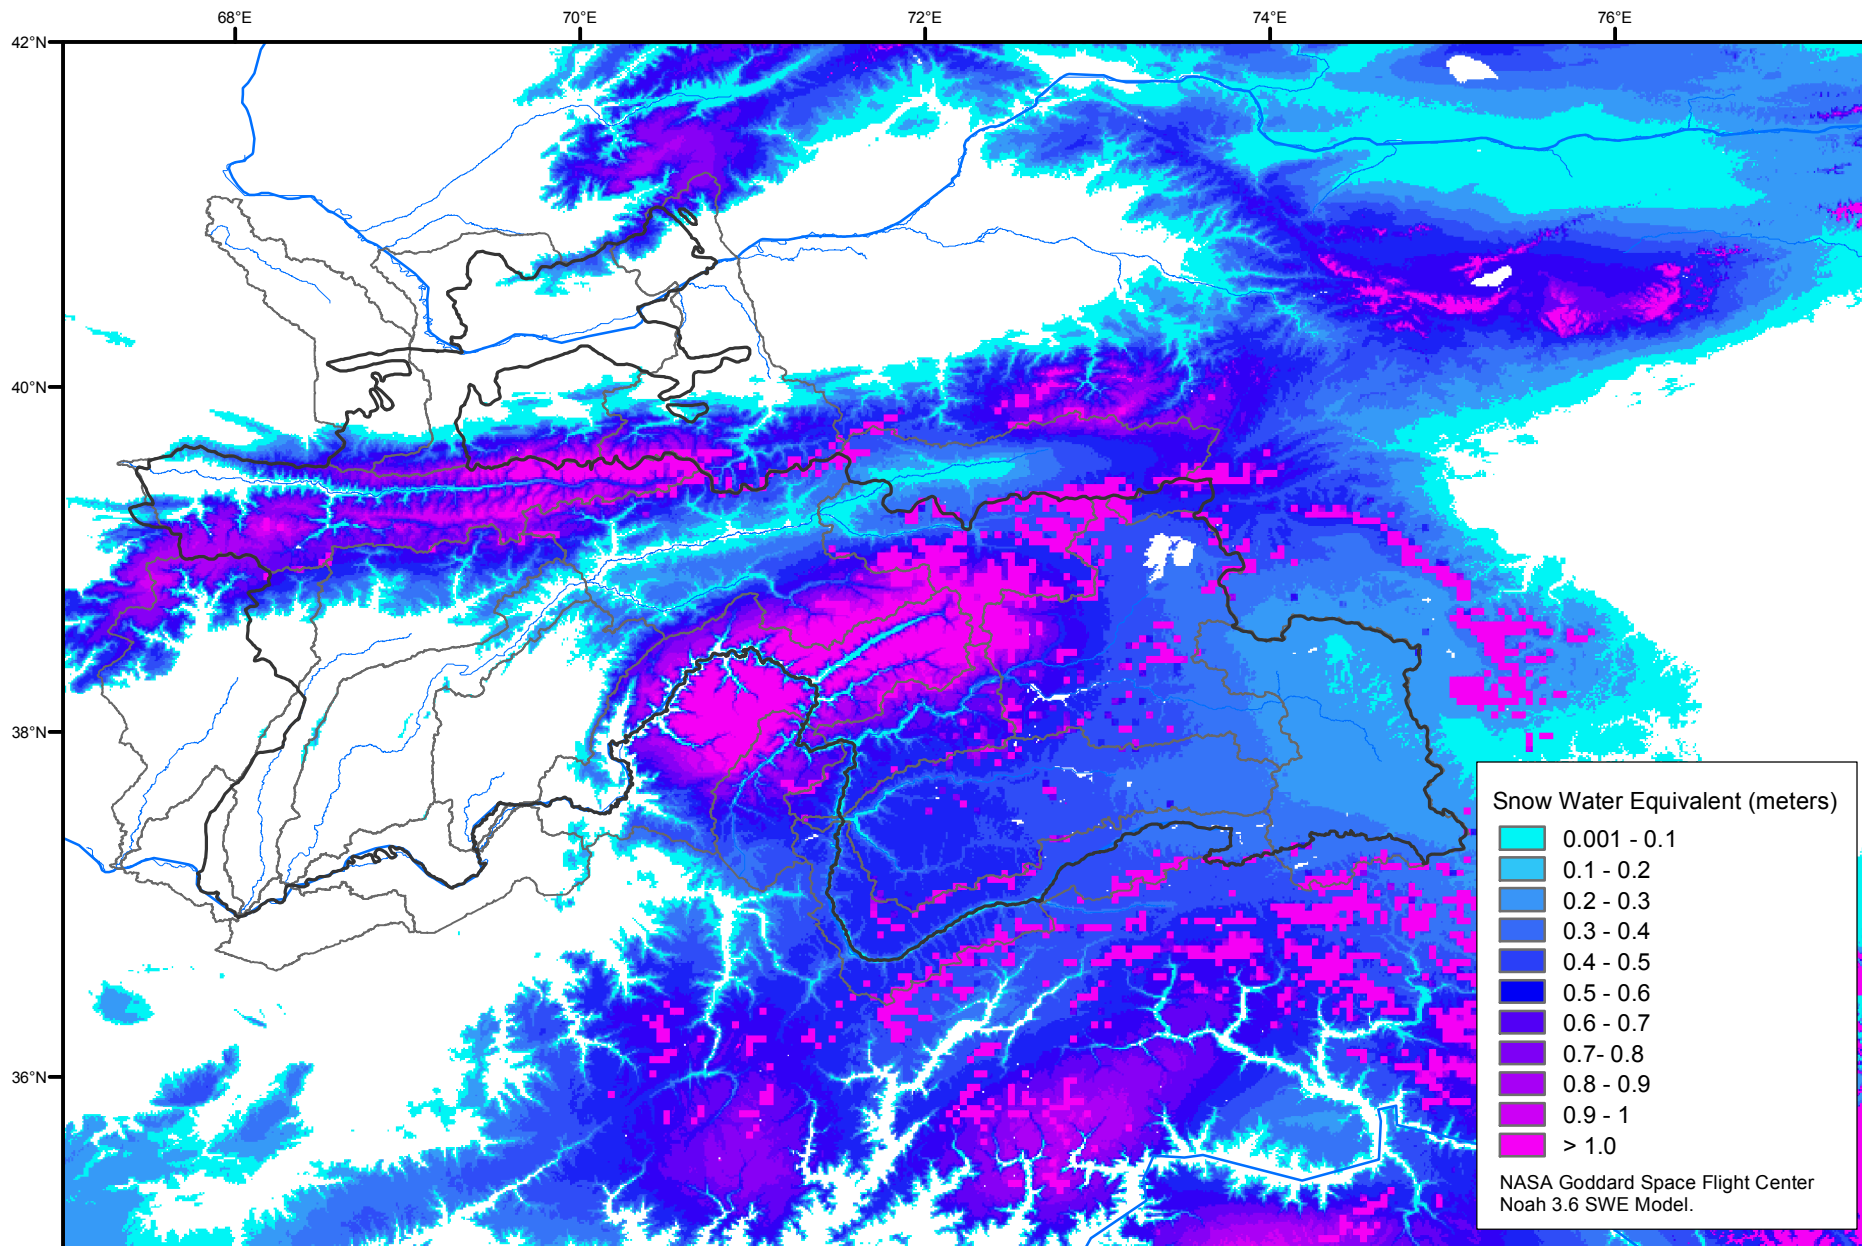

Snow Water Equivalent by Basin

March 11, 2009

Map created by USGS/EROS