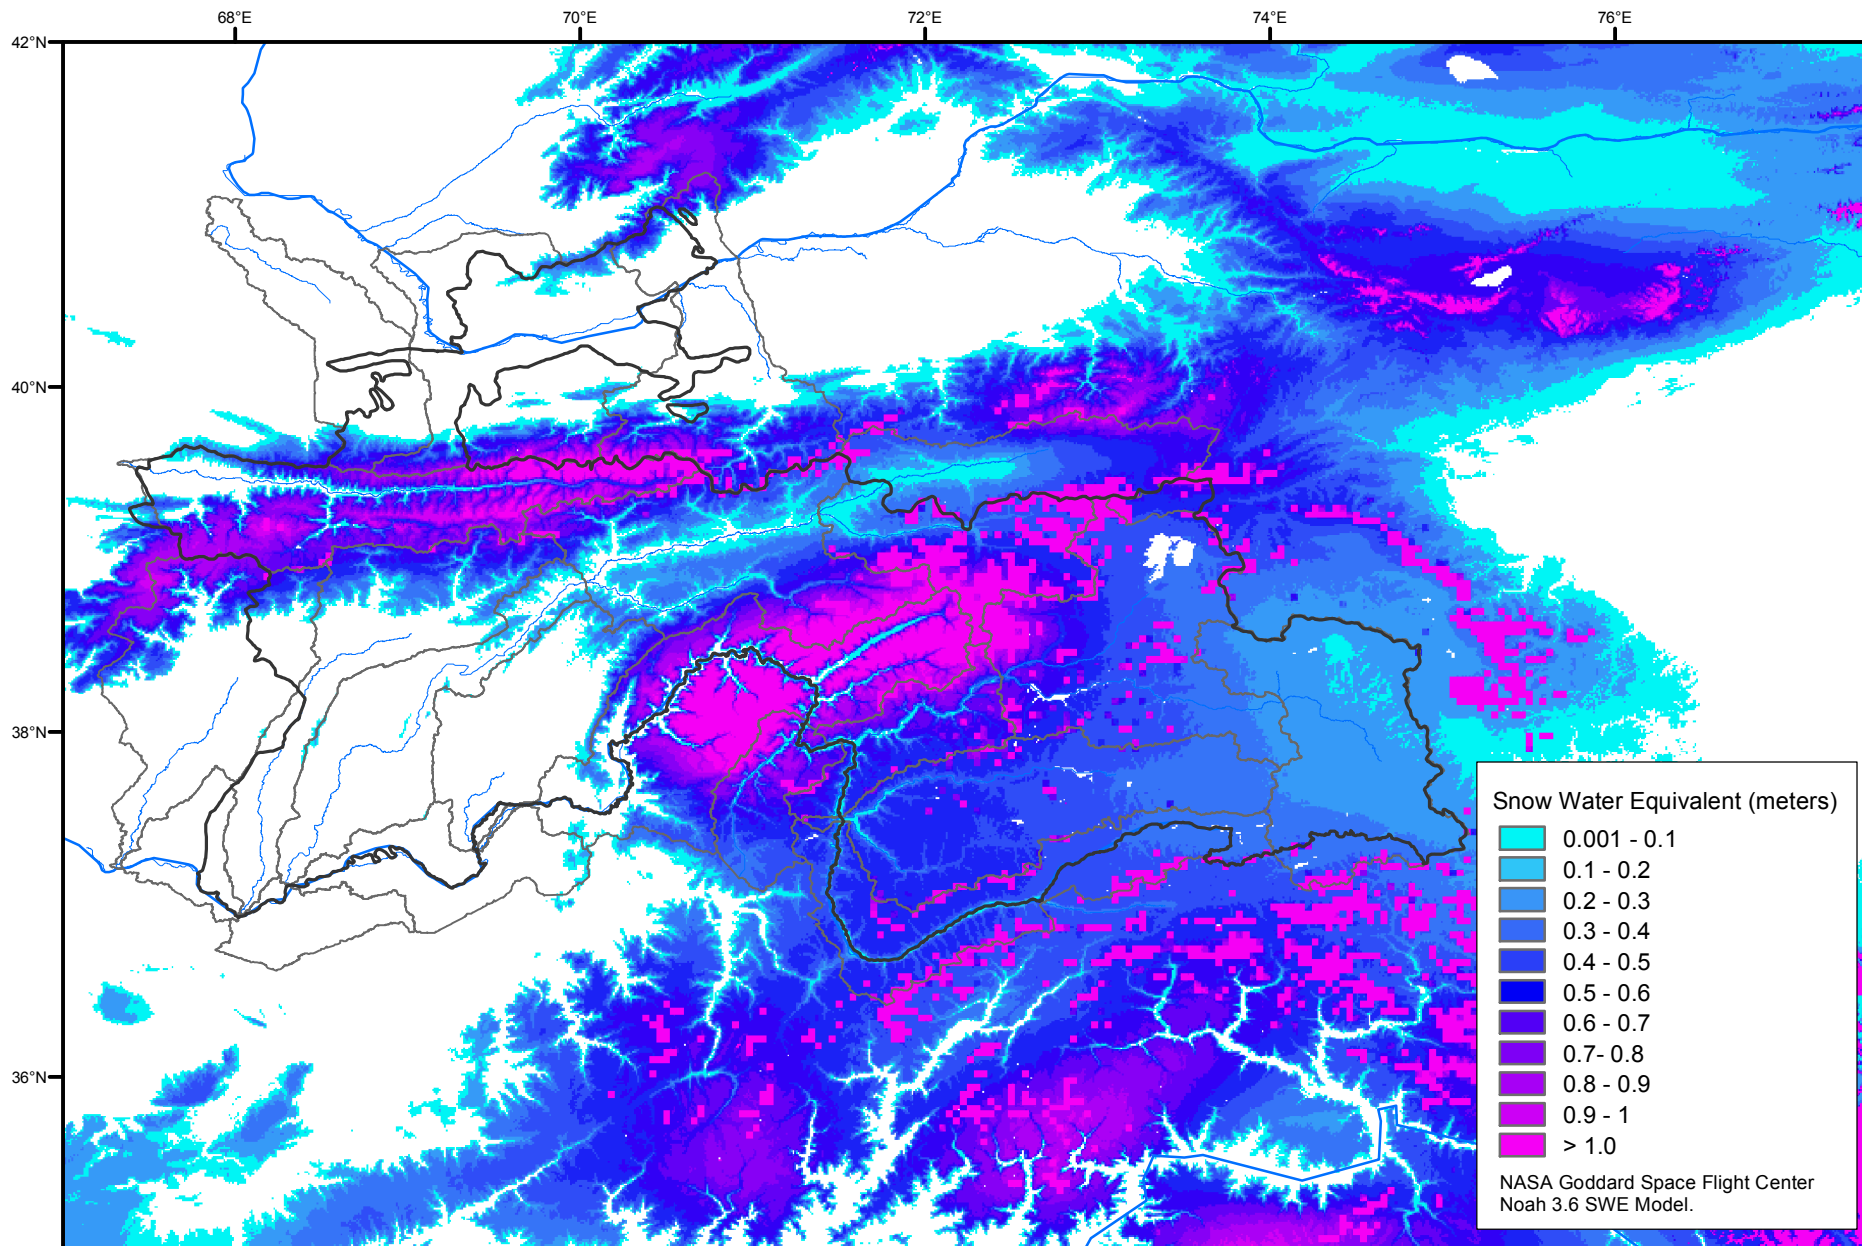

# Snow Water Equivalent by Basin

March 12, 2009

Map created by USGS/EROS