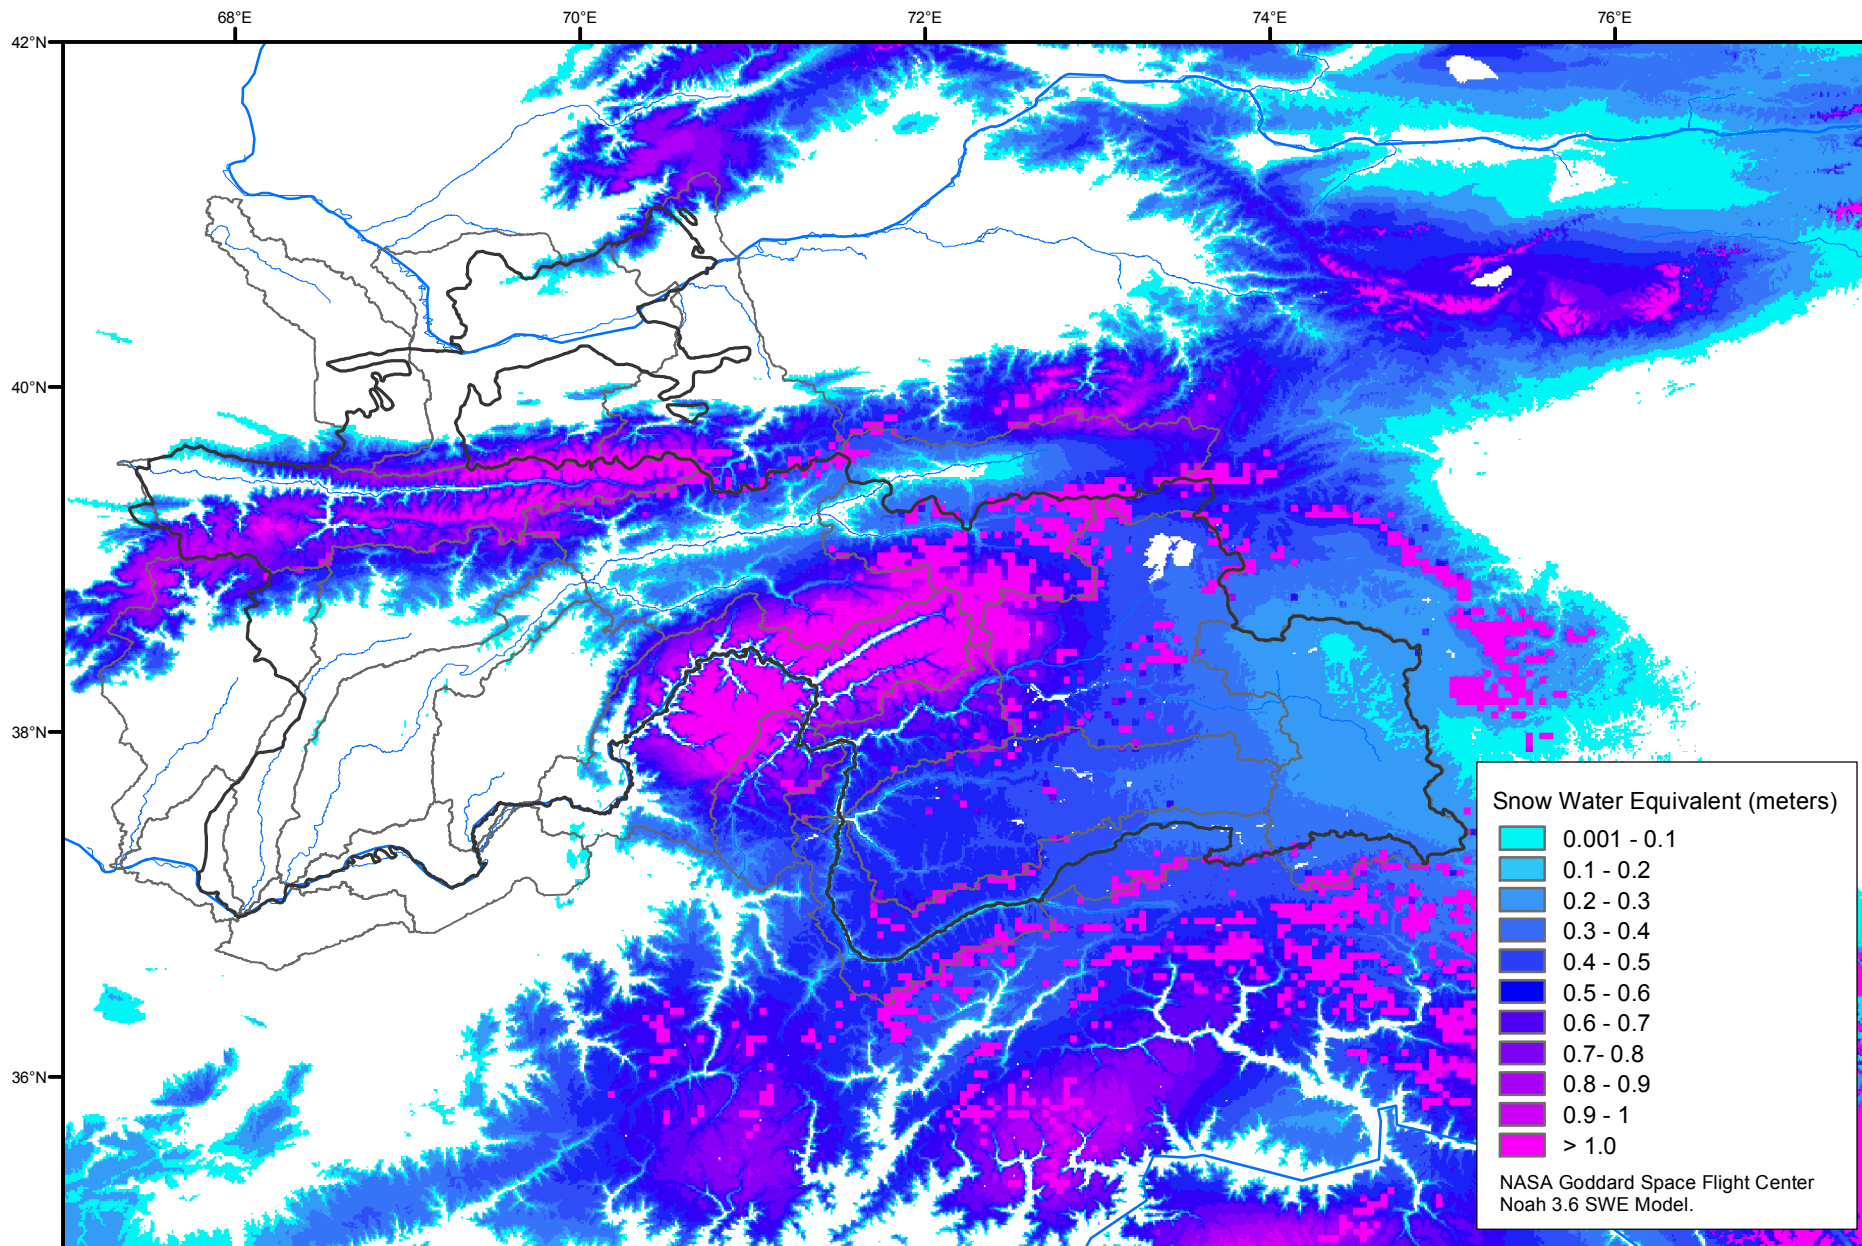

Snow Water Equivalent by Basin

March 18, 2009

Map created by USGS/EROS