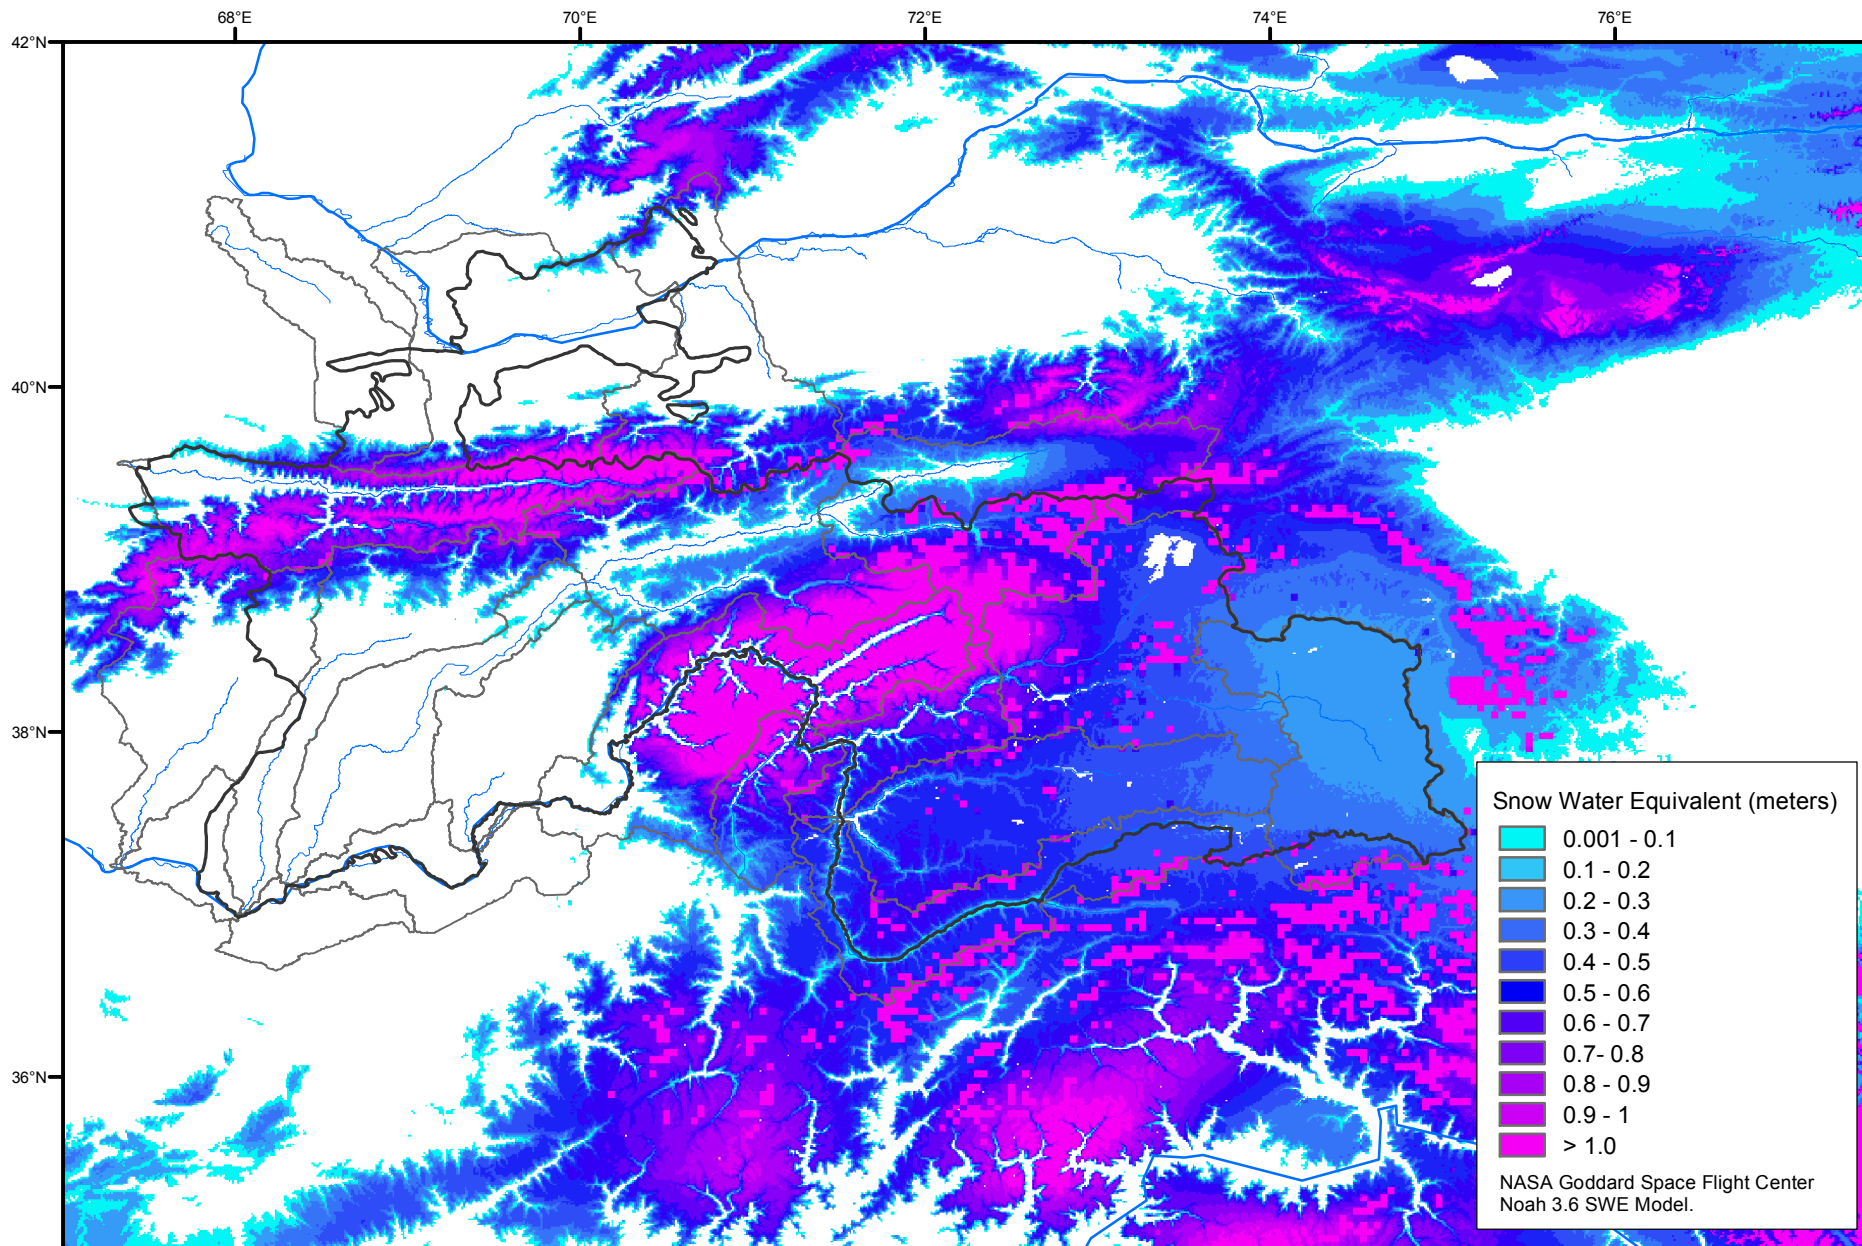

Snow Water Equivalent by Basin

April 02, 2009

Map created by USGS/EROS