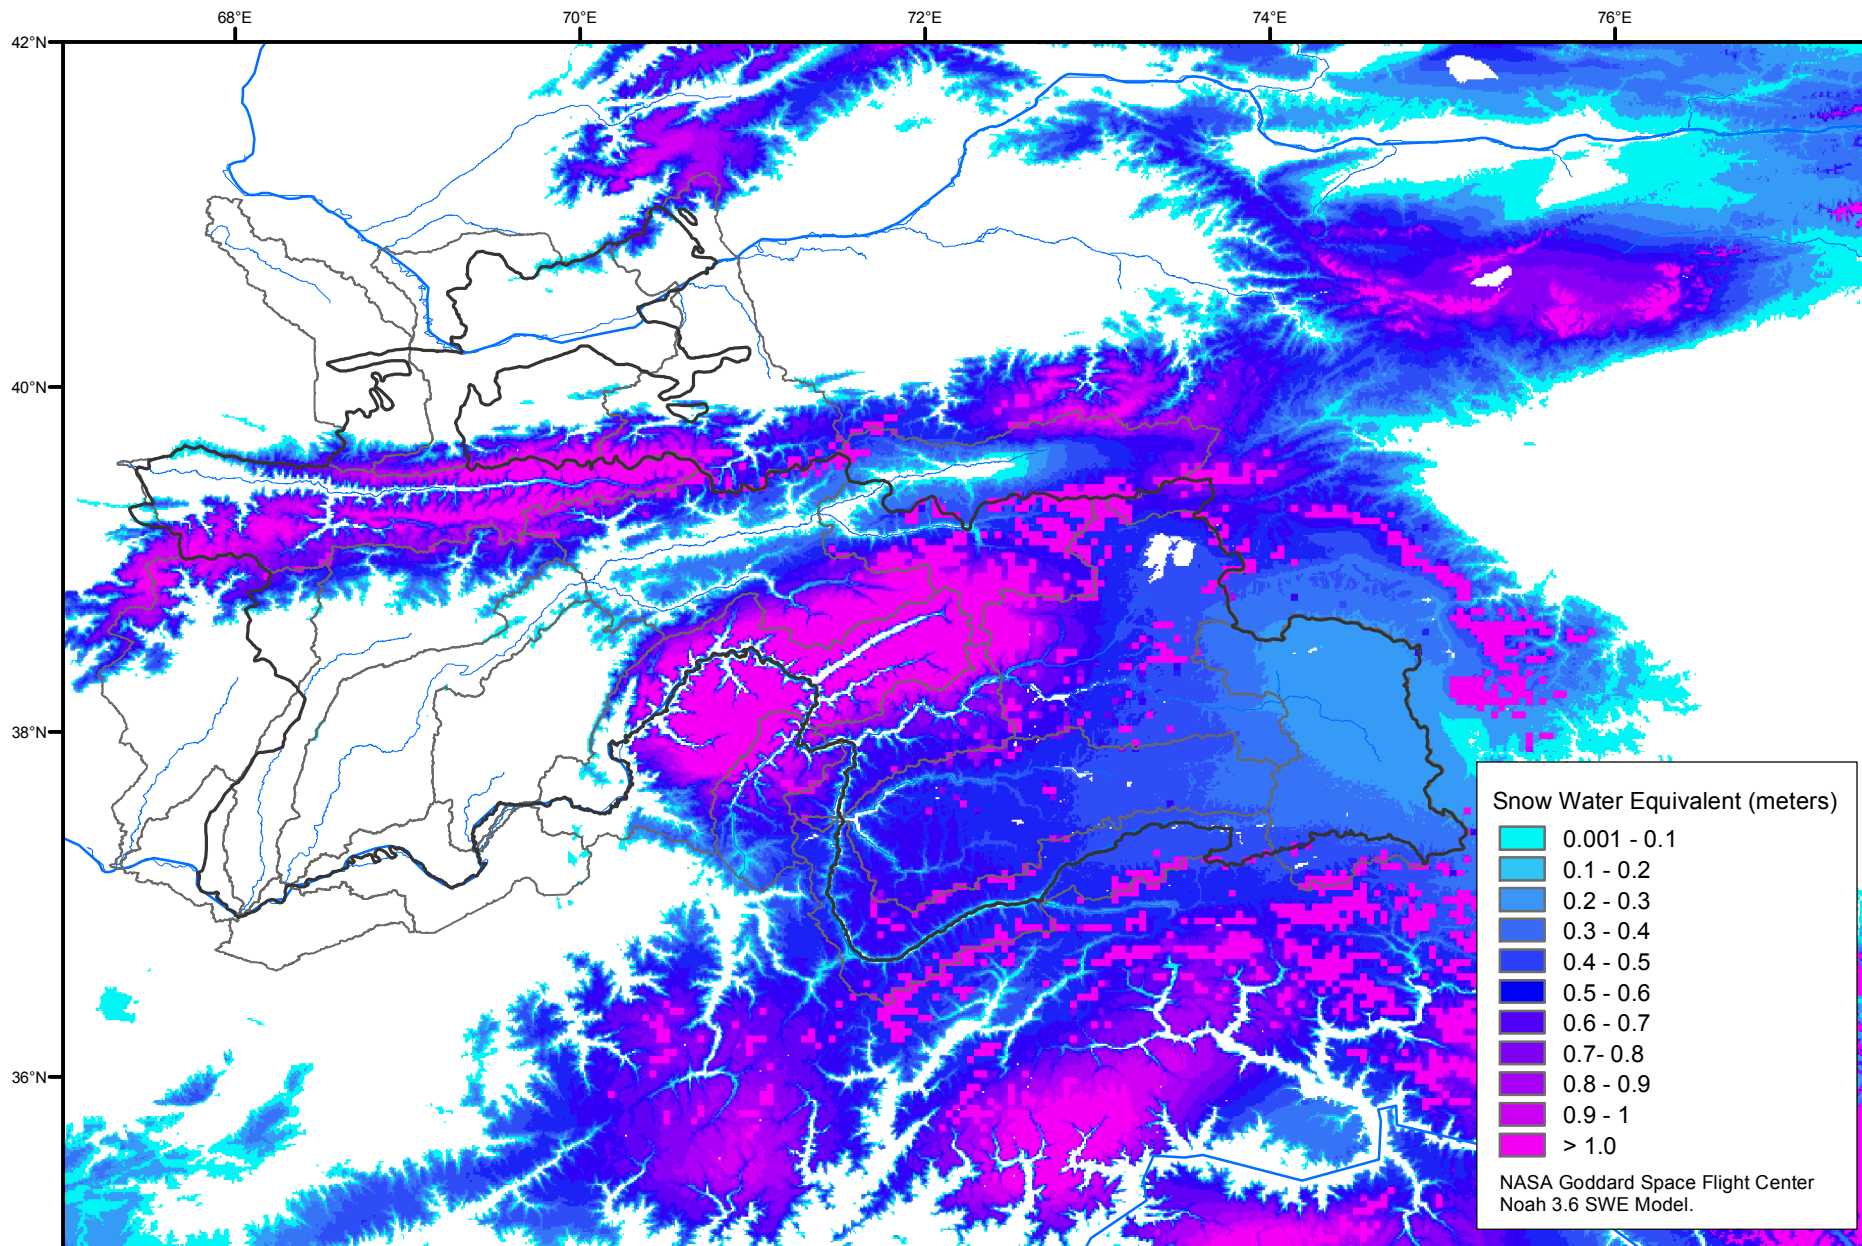

# Snow Water Equivalent by Basin

April 04, 2009

Map created by USGS/EROS