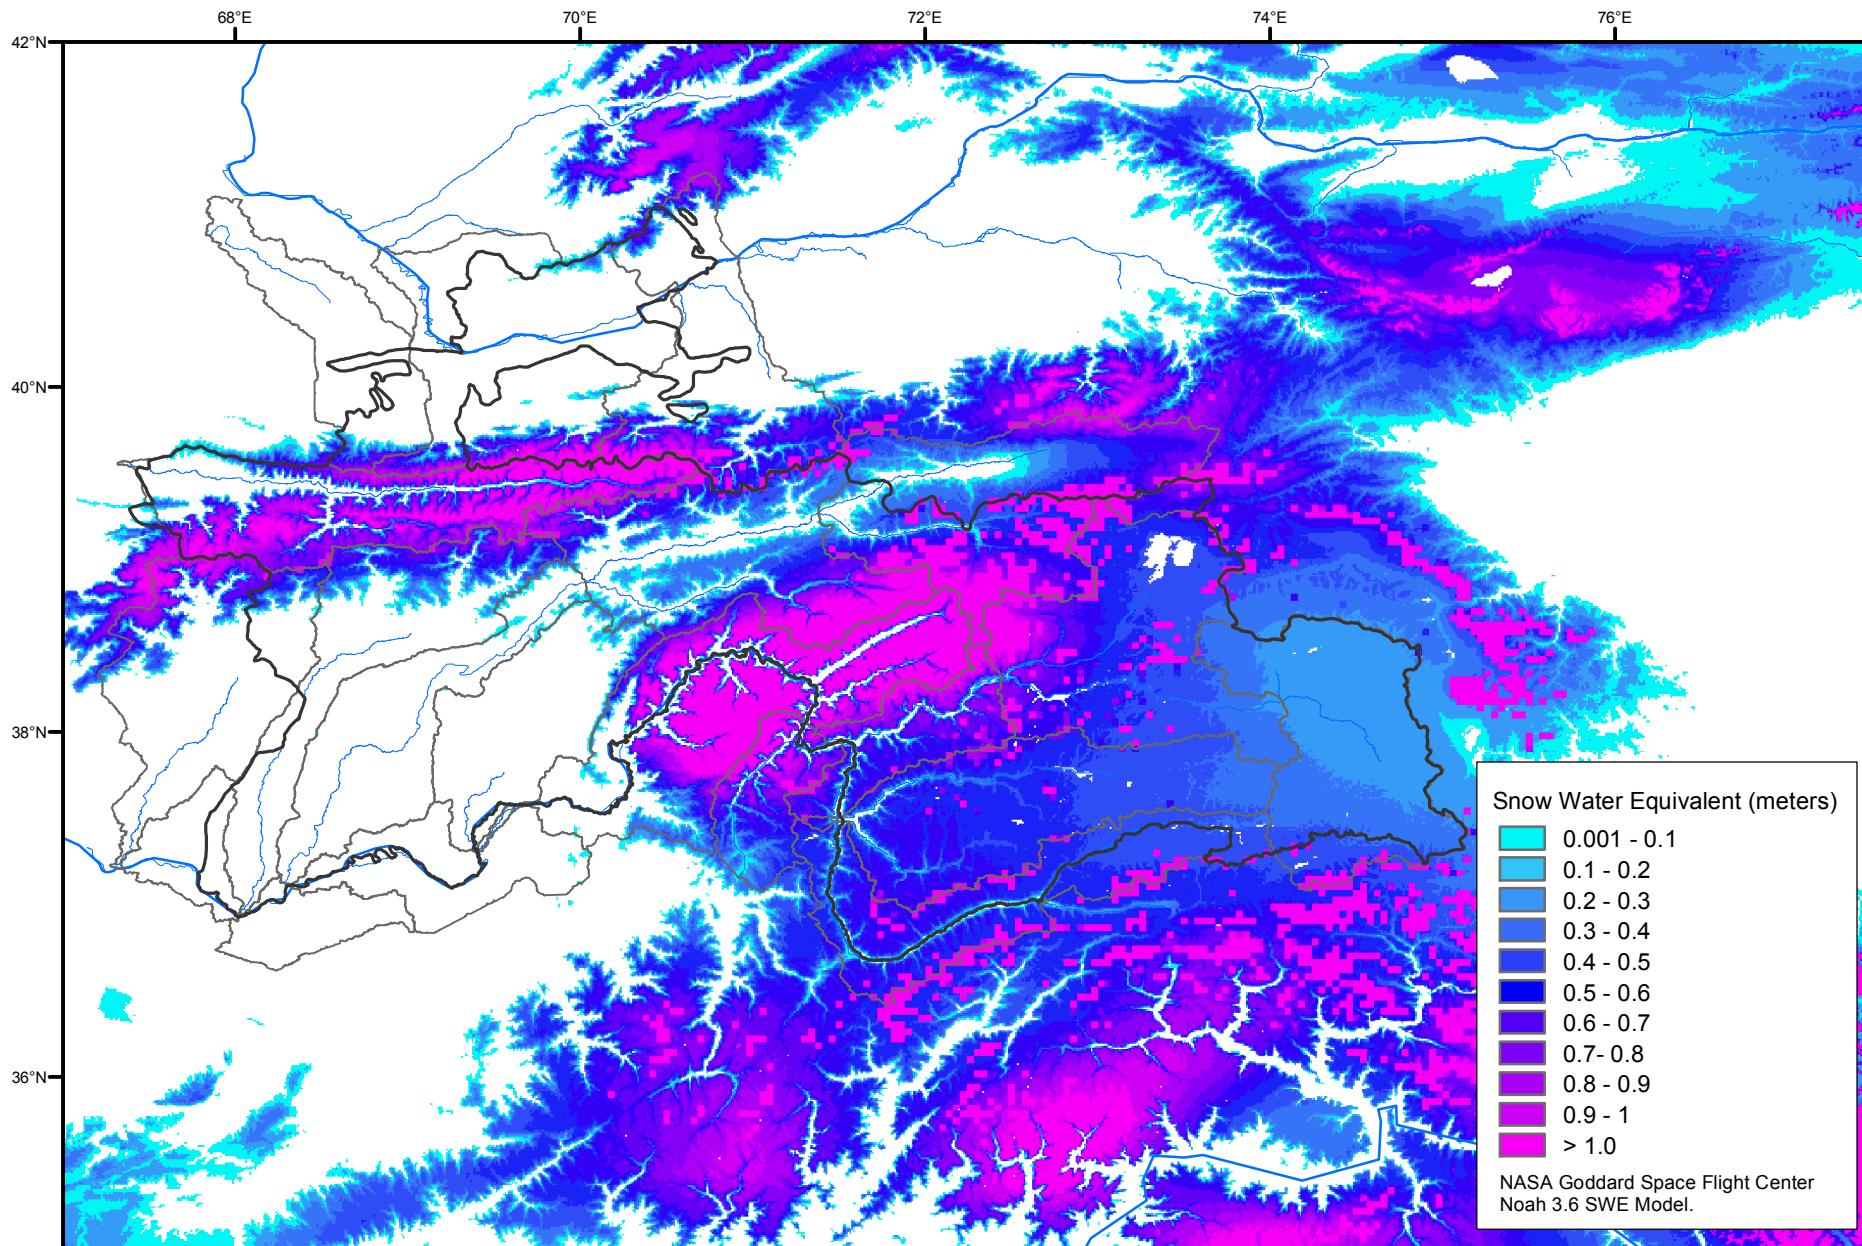

Snow Water Equivalent by Basin

April 05, 2009

Map created by USGS/EROS