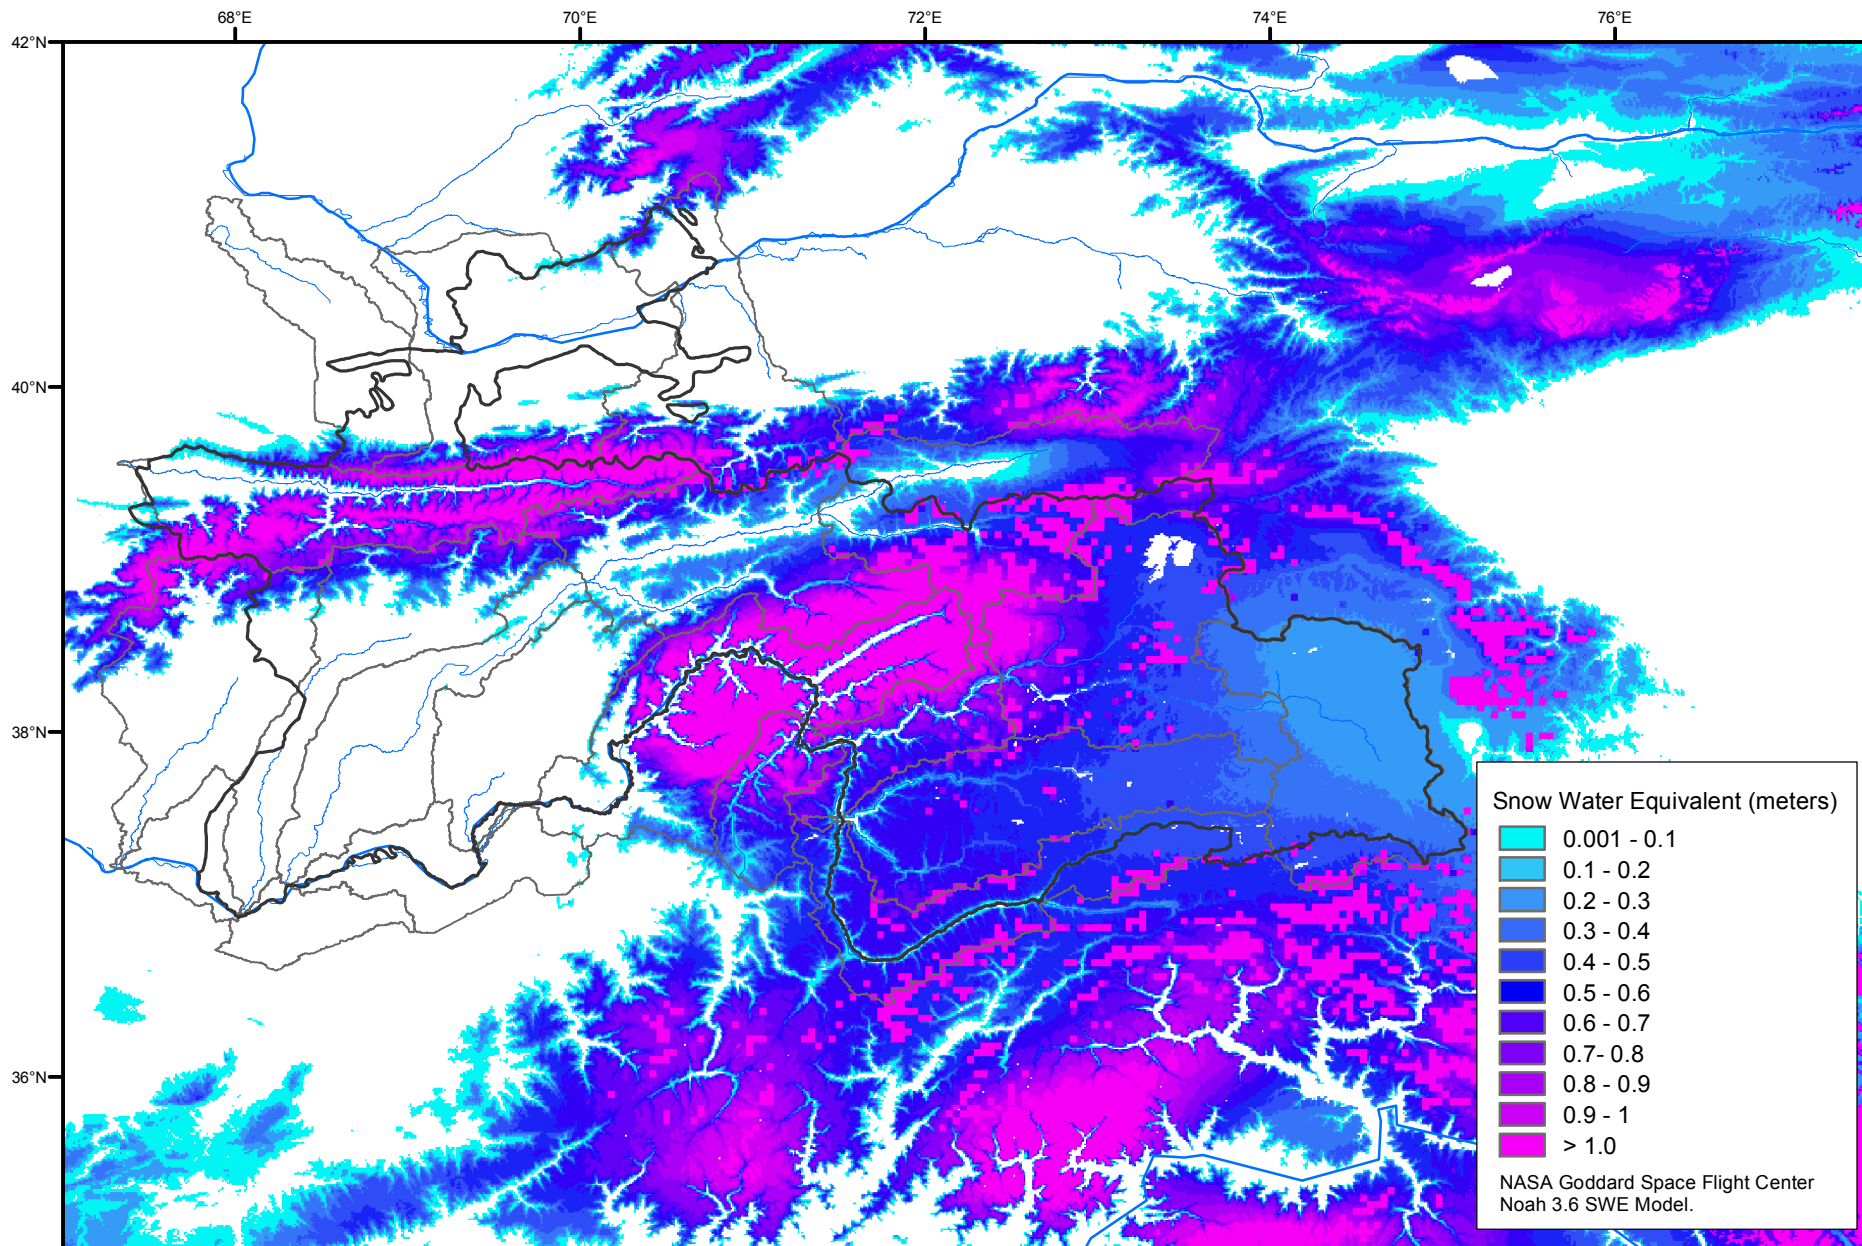

Snow Water Equivalent by Basin

April 10, 2009

Map created by USGS/EROS