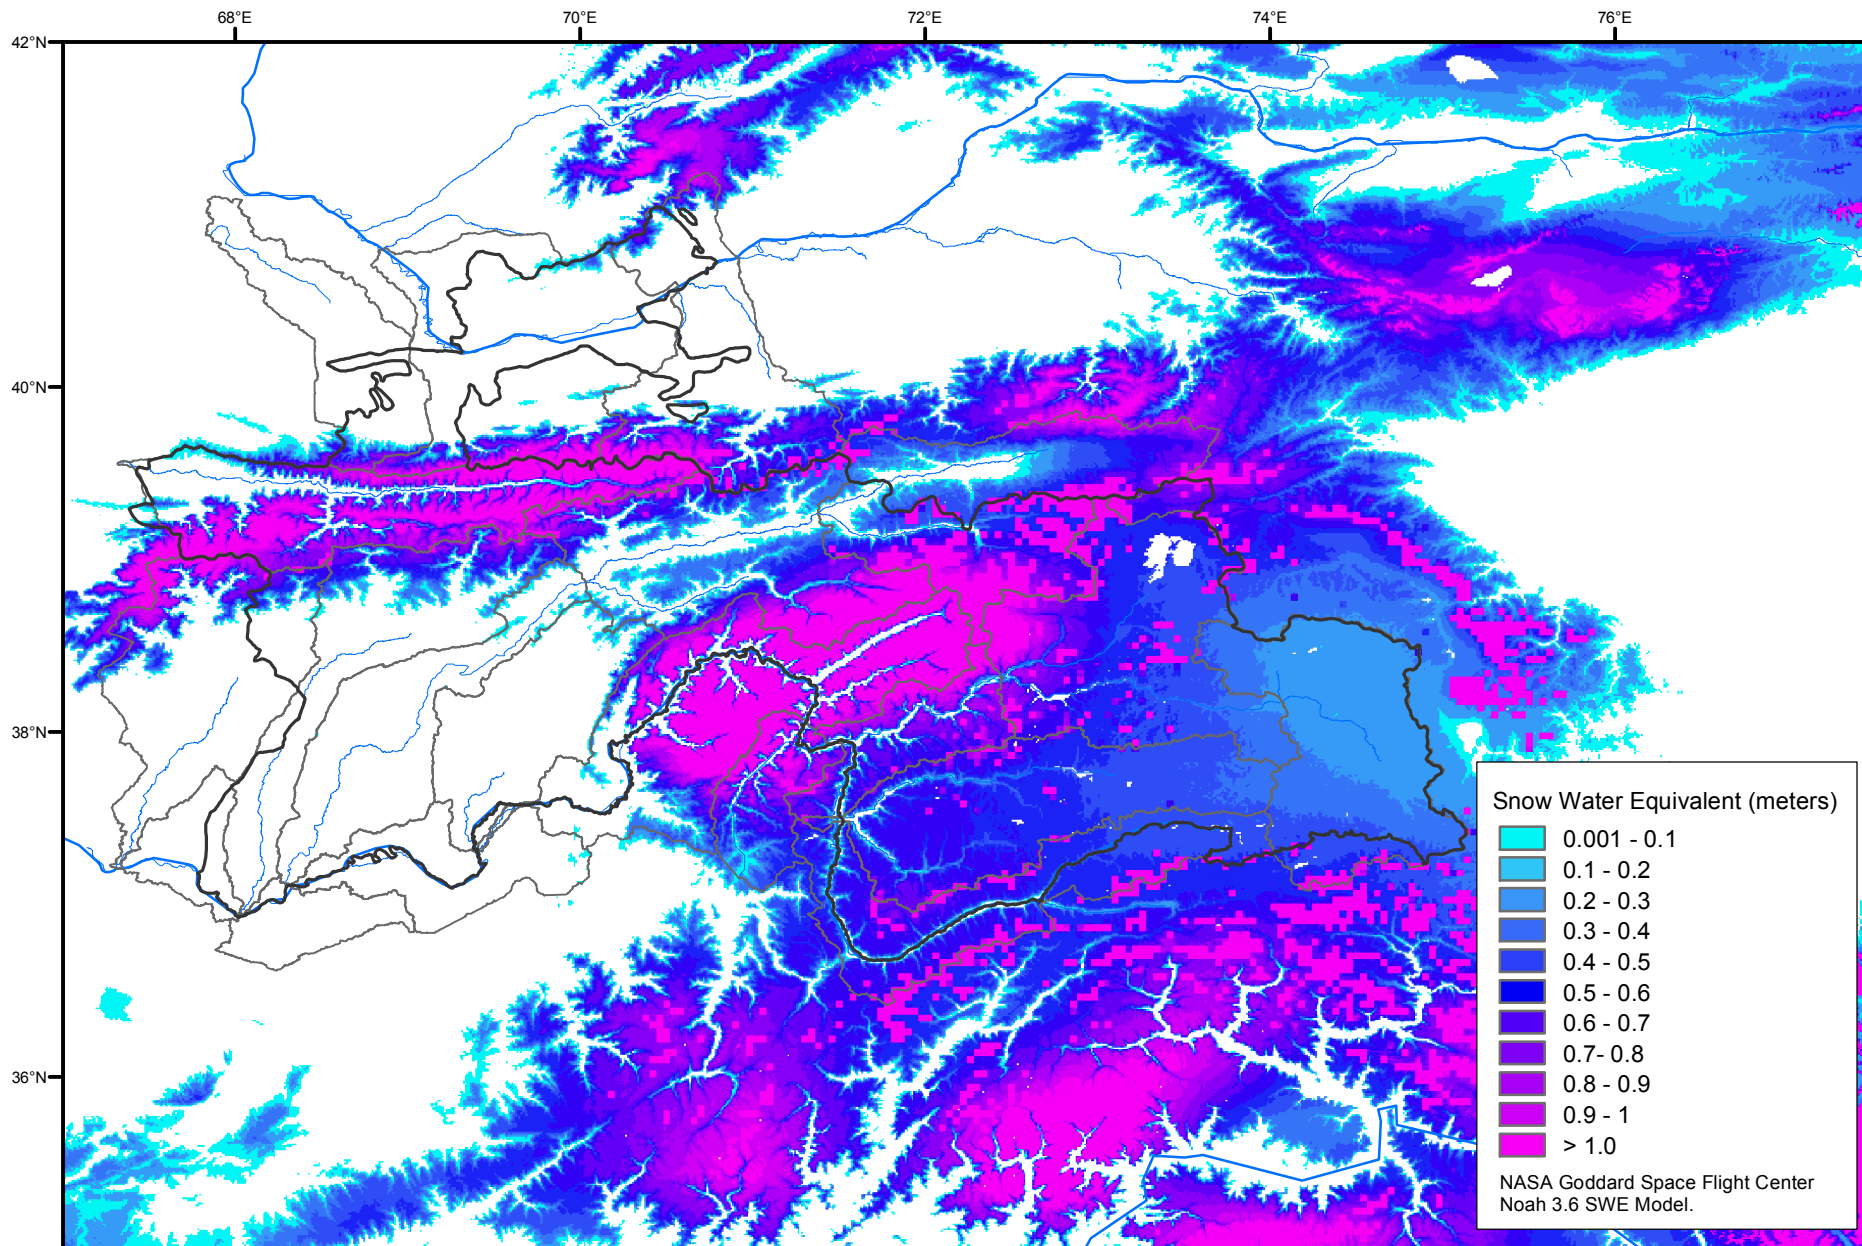

# Snow Water Equivalent by Basin

April 12, 2009

Map created by USGS/EROS