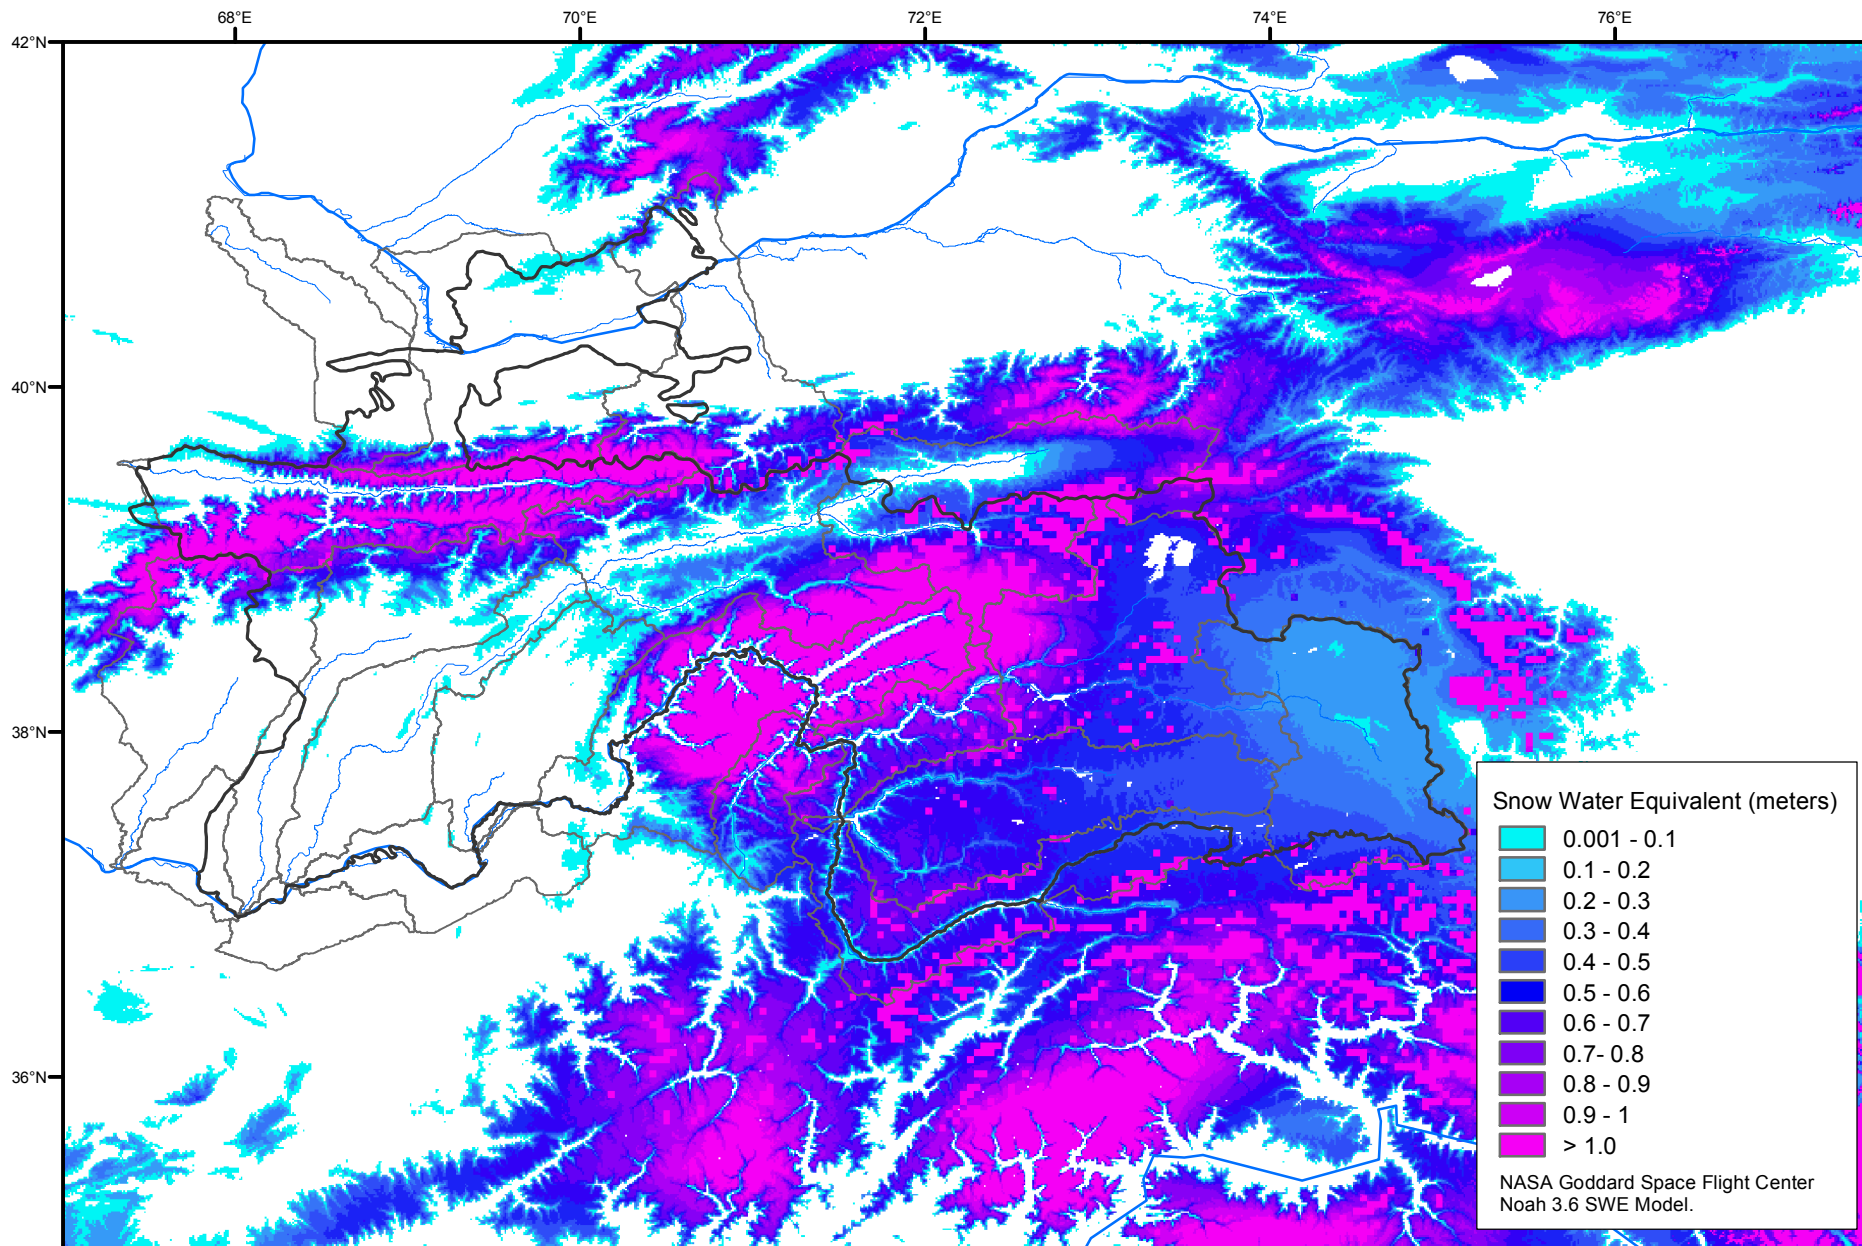

Snow Water Equivalent by Basin

April 18, 2009

Map created by USGS/EROS