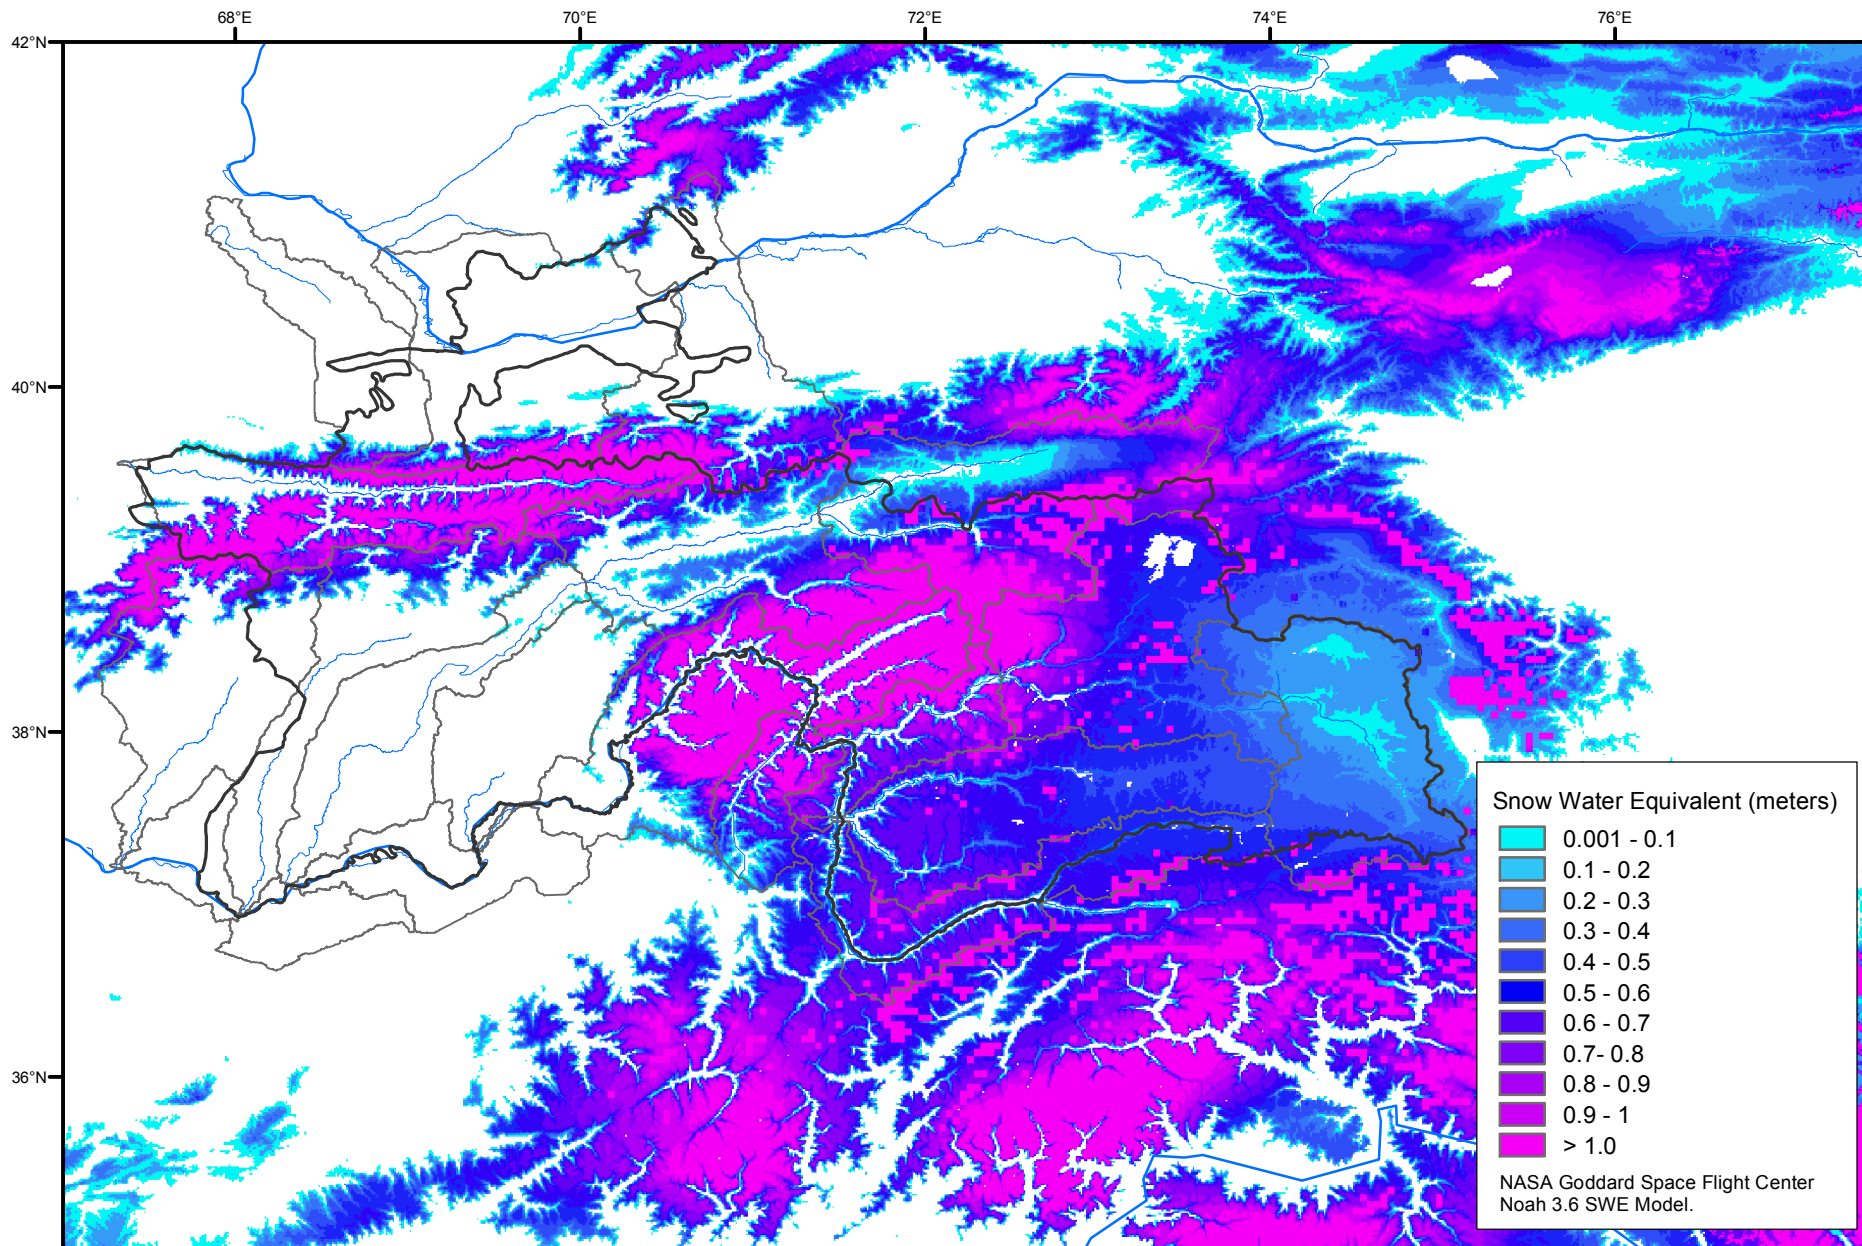

Snow Water Equivalent by Basin

April 30, 2009

Map created by USGS/EROS