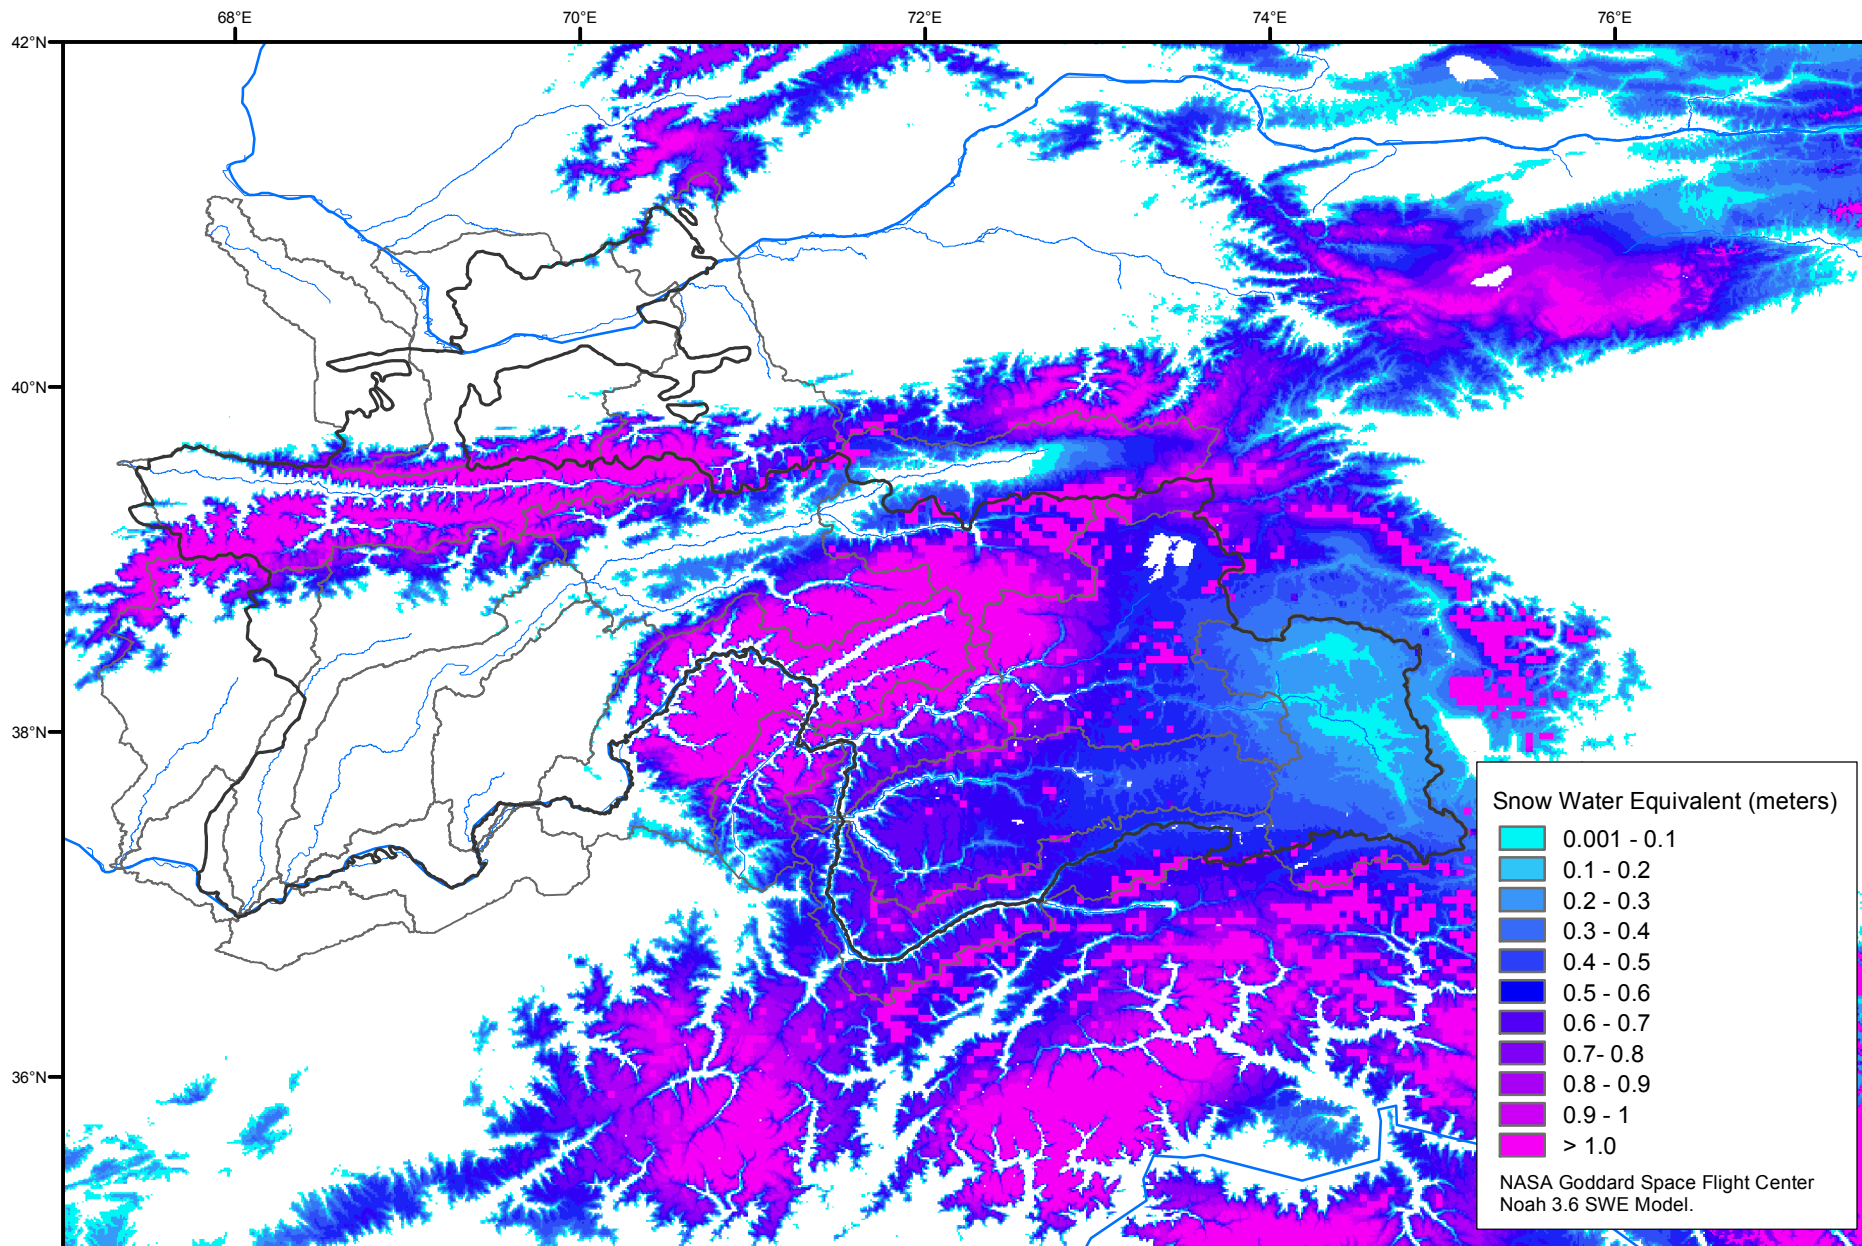

Snow Water Equivalent by Basin

May 03, 2009

Map created by USGS/EROS