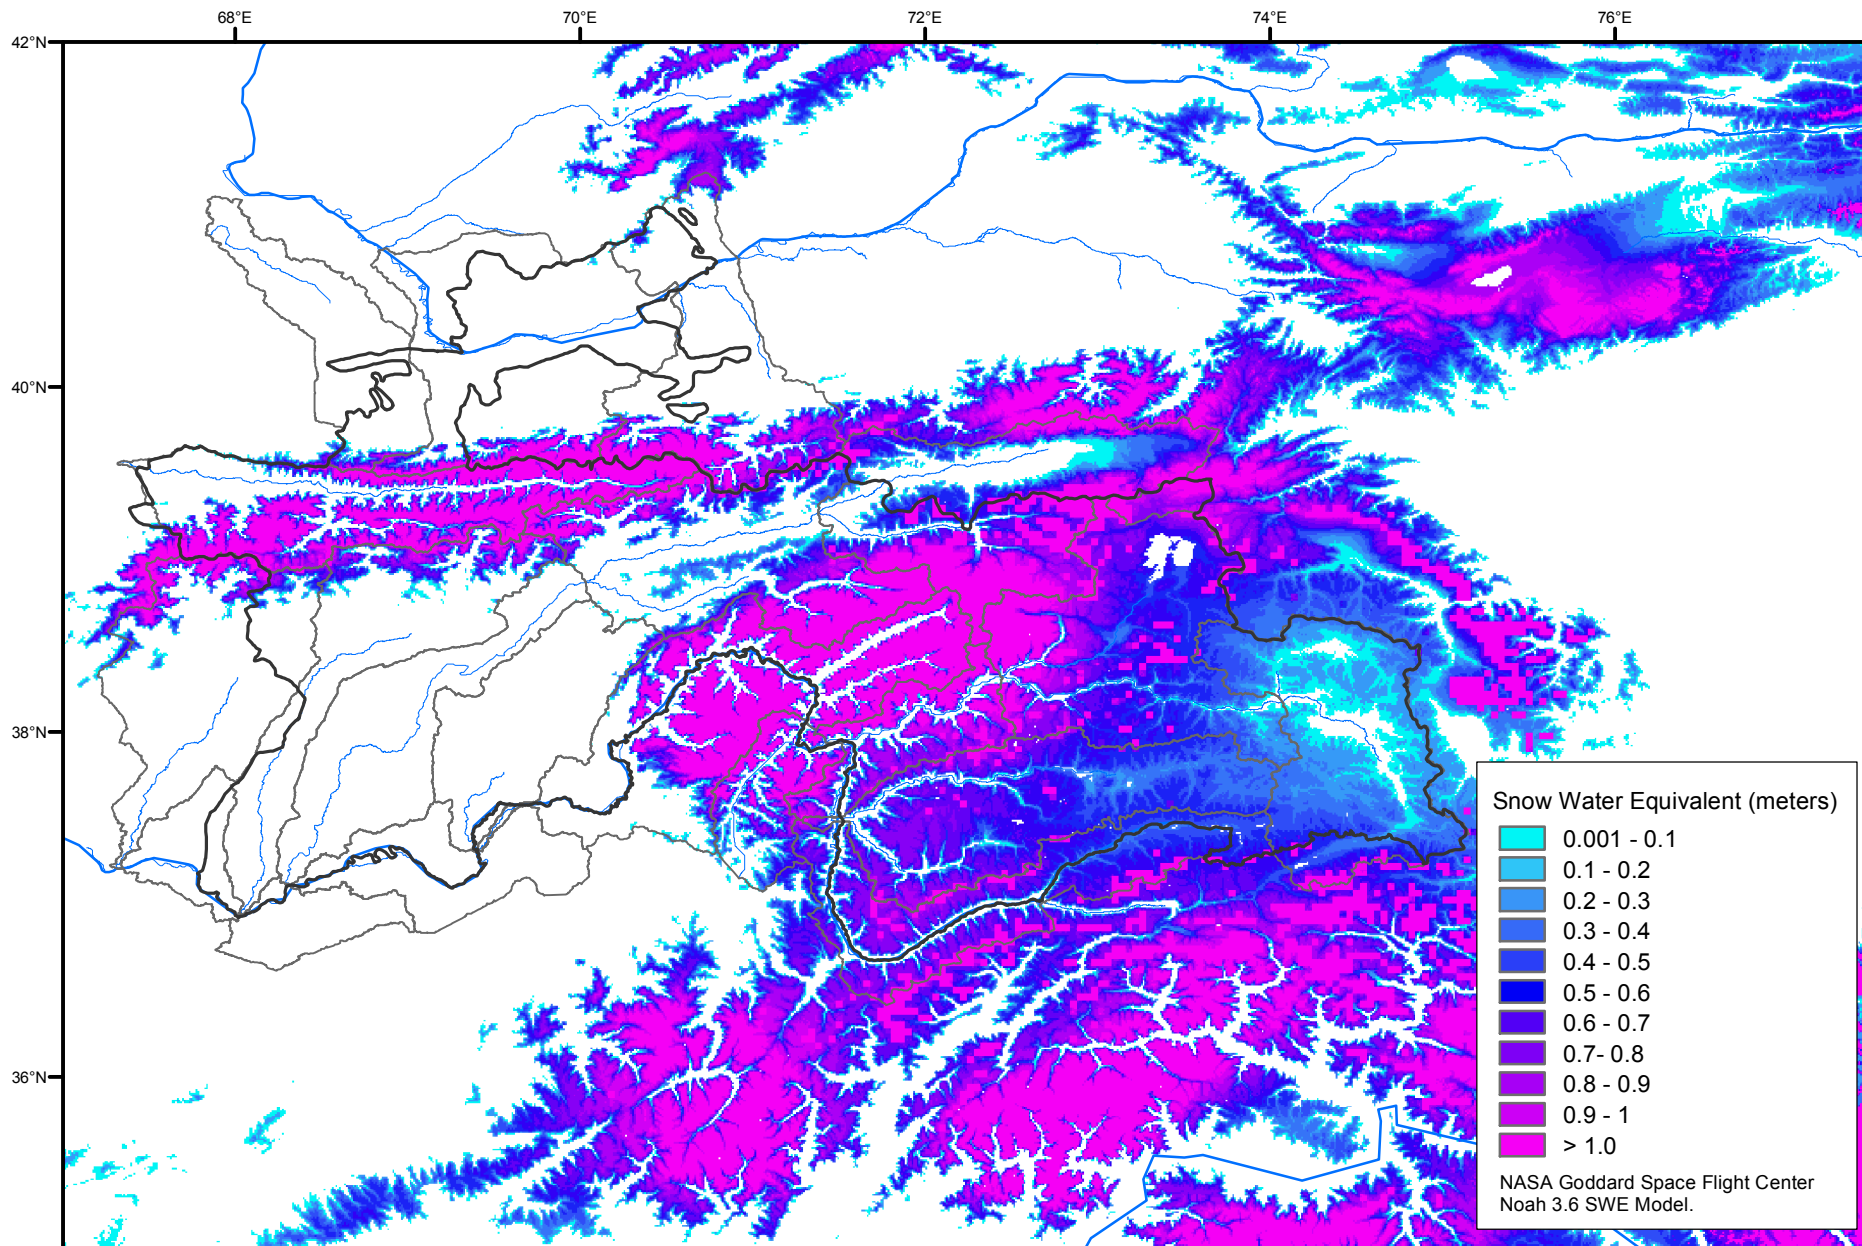

Snow Water Equivalent by Basin

May 23, 2009

Map created by USGS/EROS