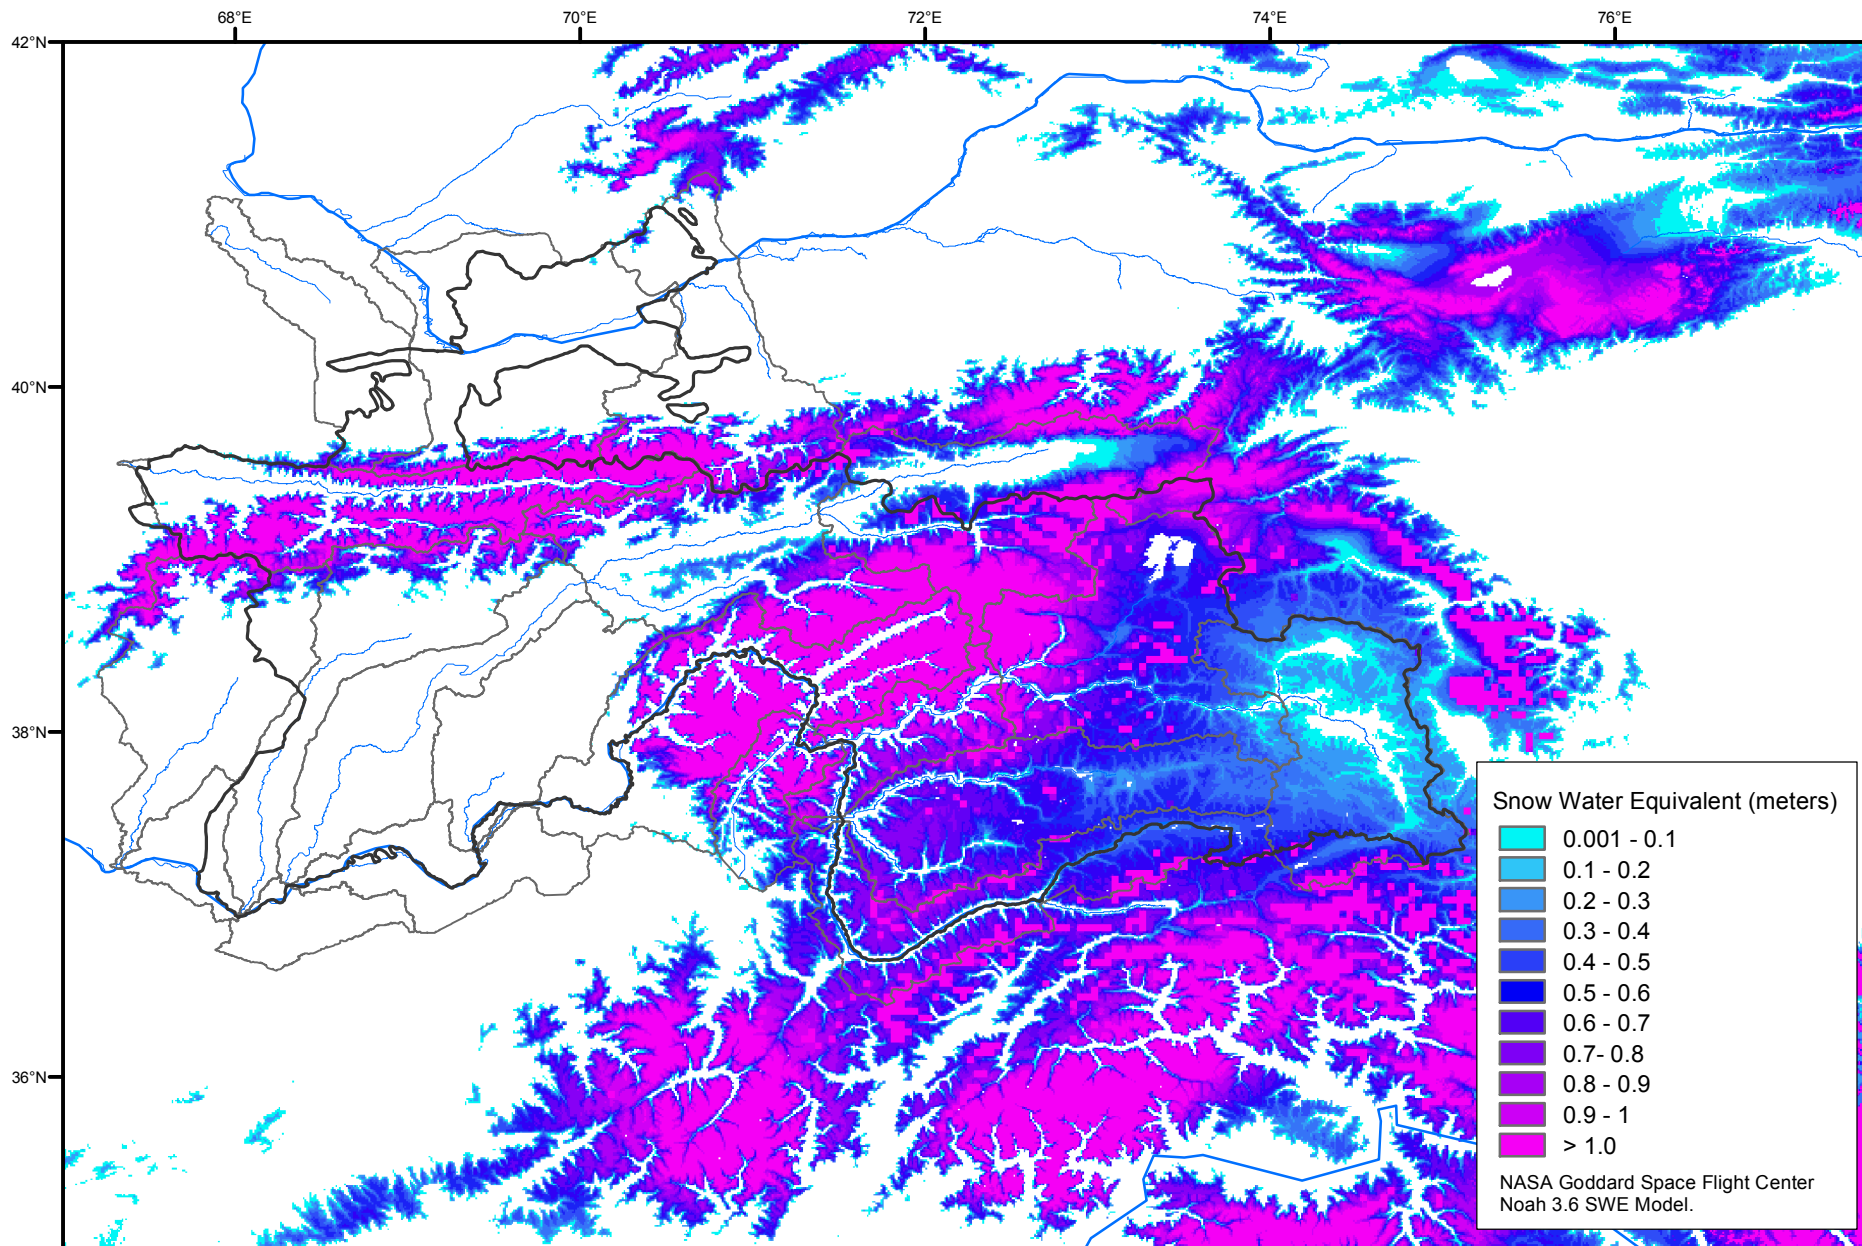

Snow Water Equivalent by Basin

May 24, 2009

Map created by USGS/EROS