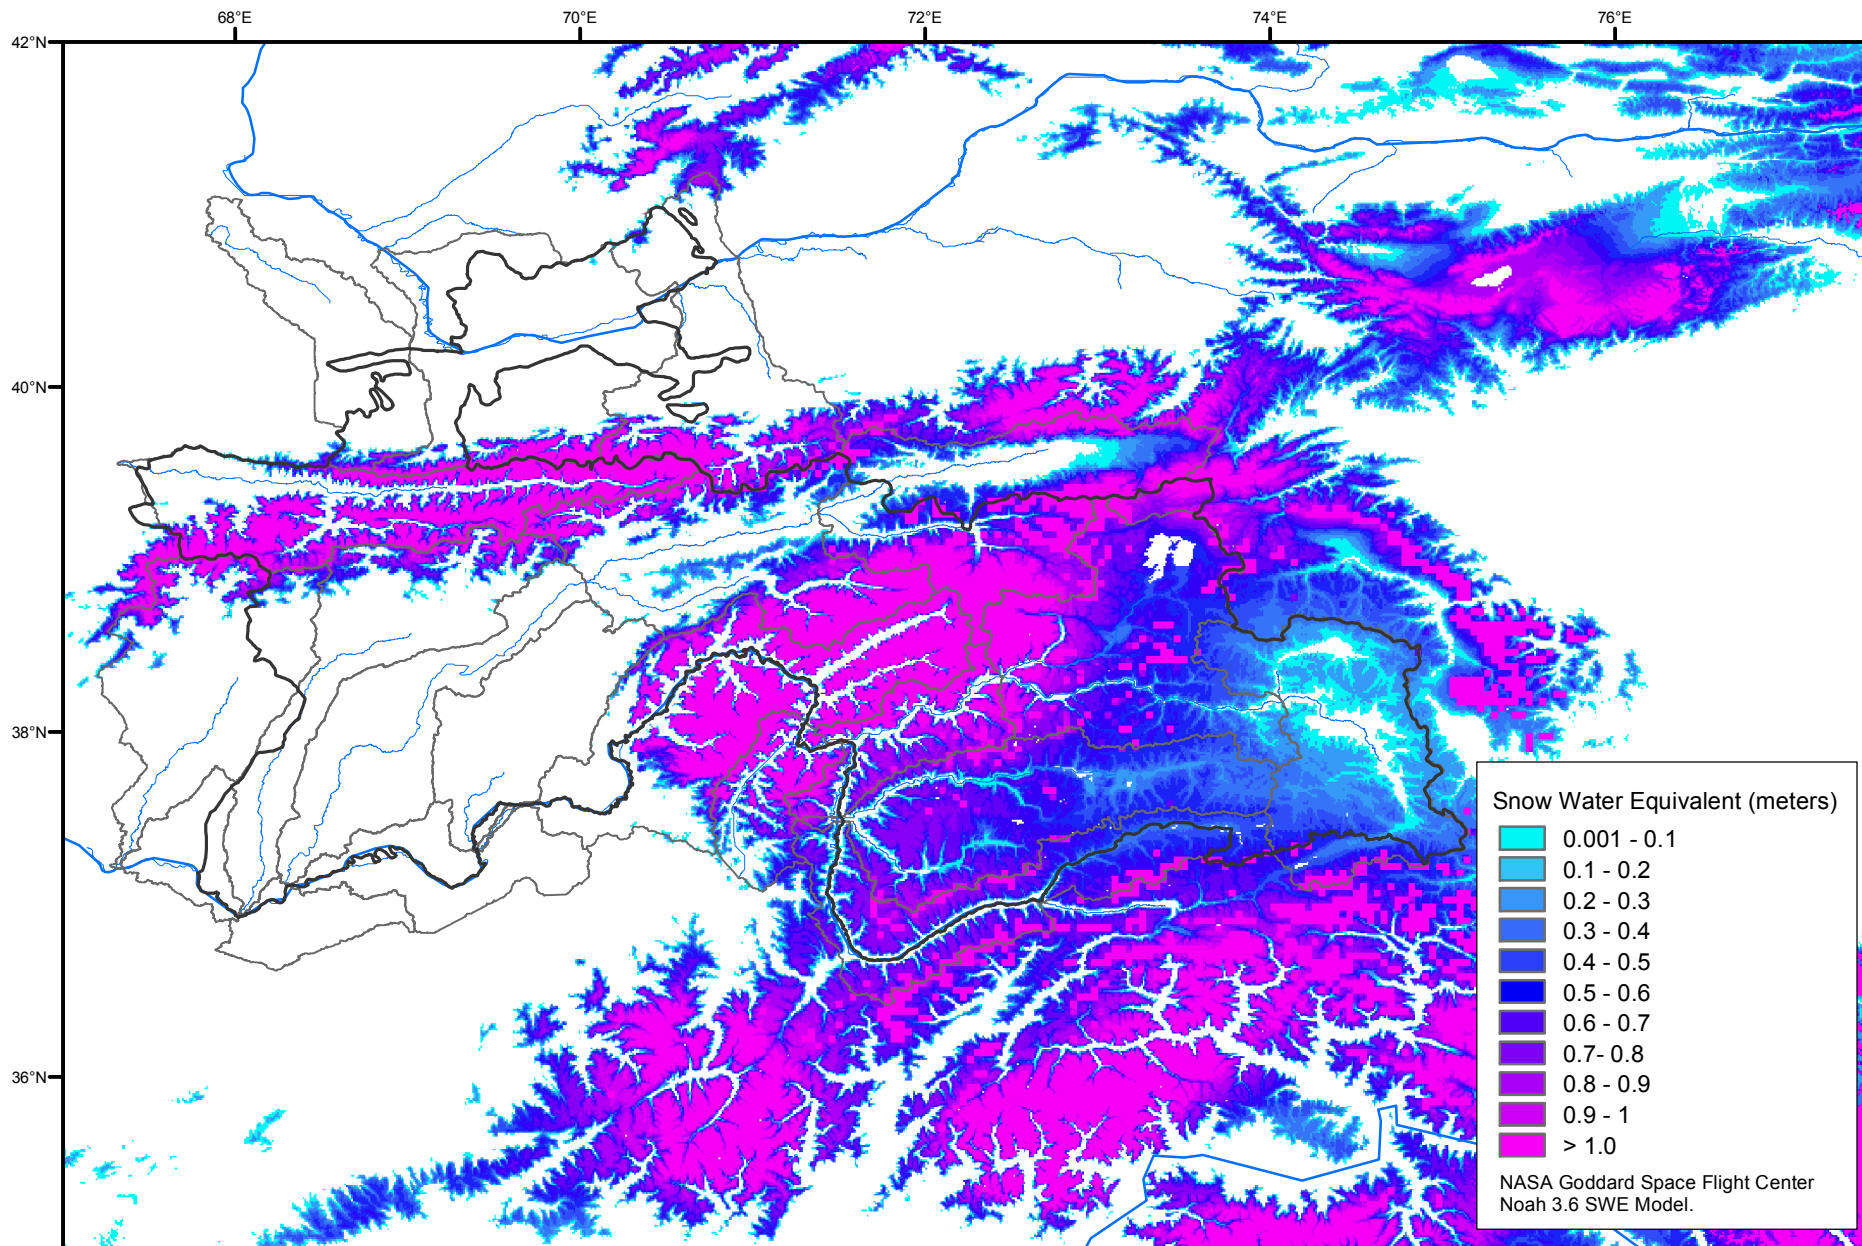

# Snow Water Equivalent by Basin

May 25, 2009

Map created by USGS/EROS