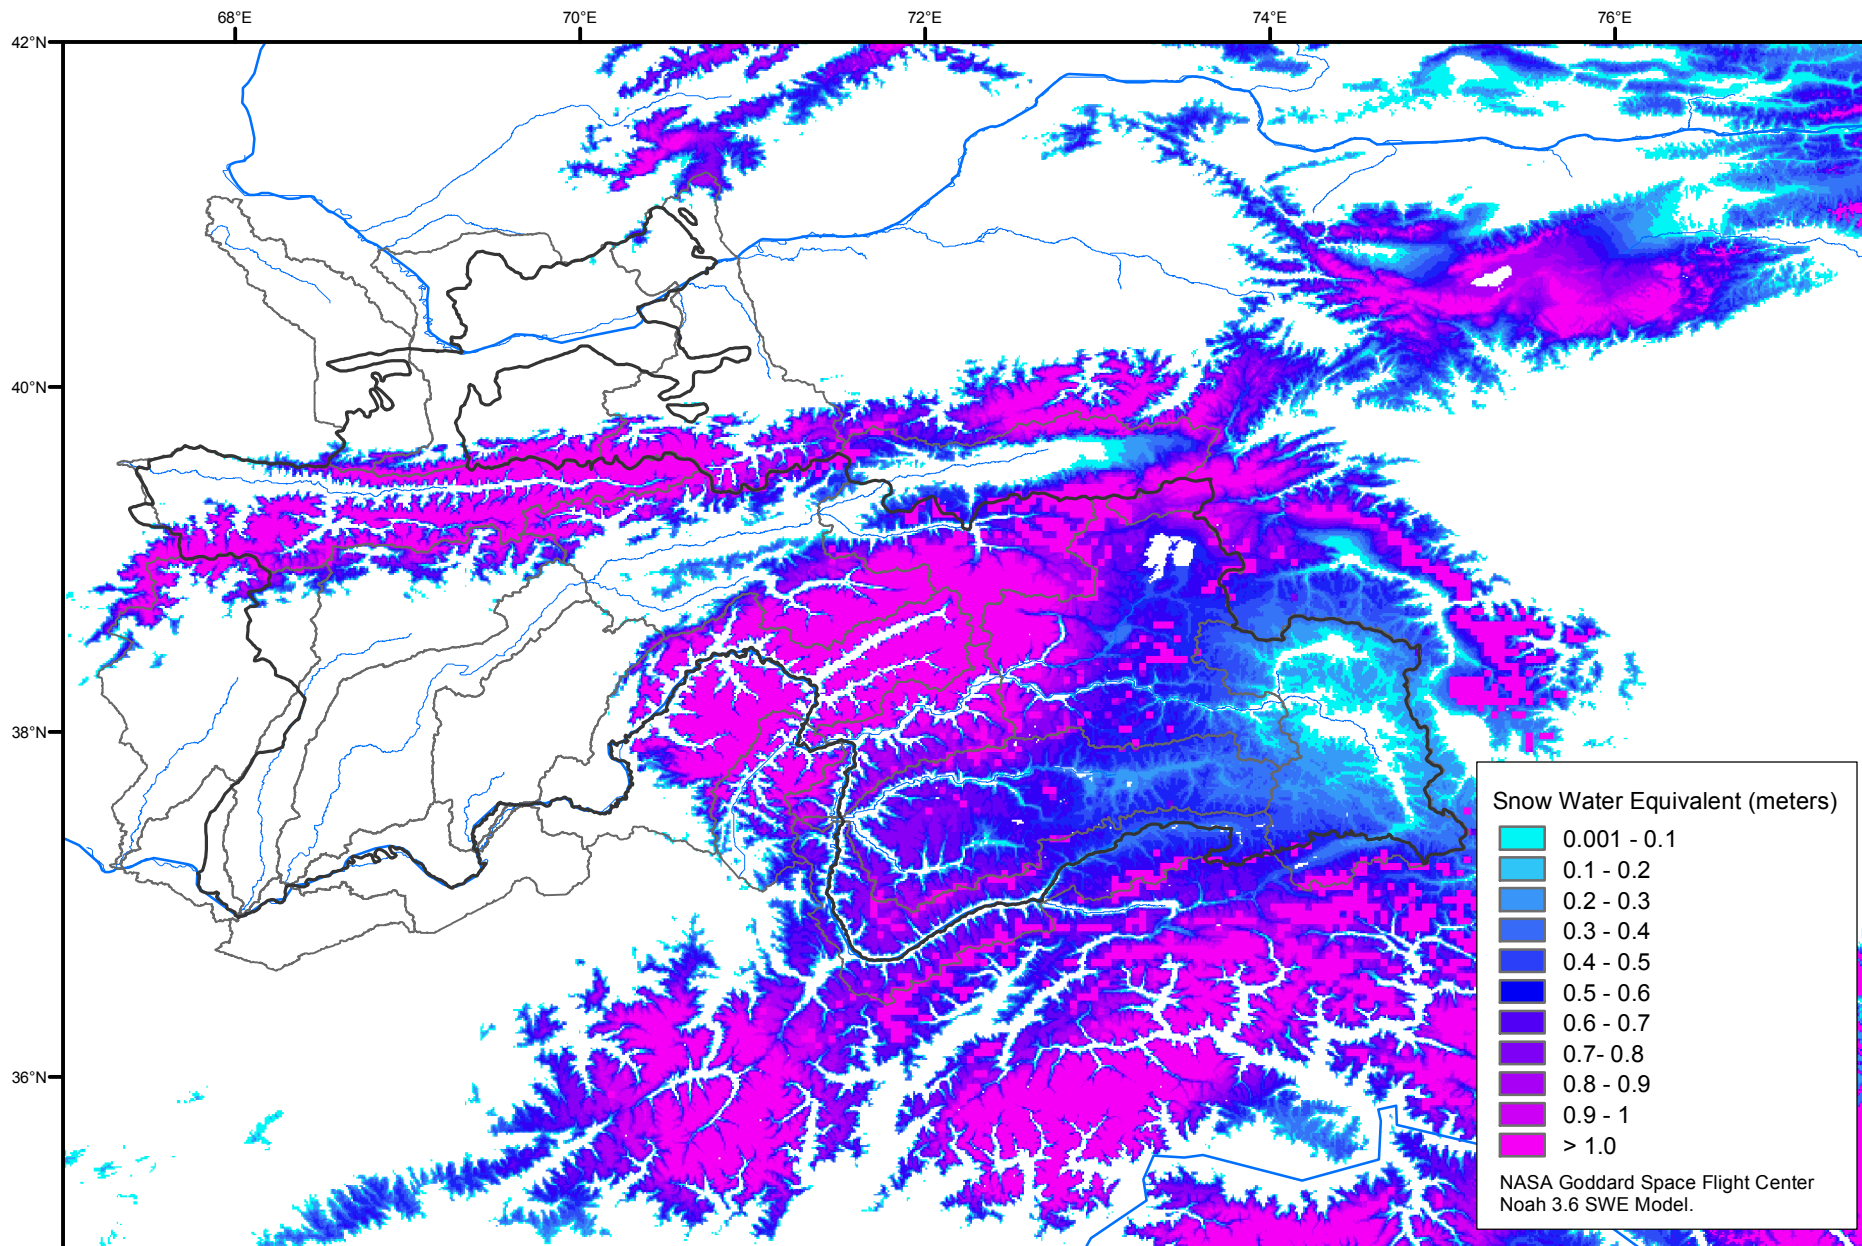

Snow Water Equivalent by Basin

May 27, 2009

Map created by USGS/EROS