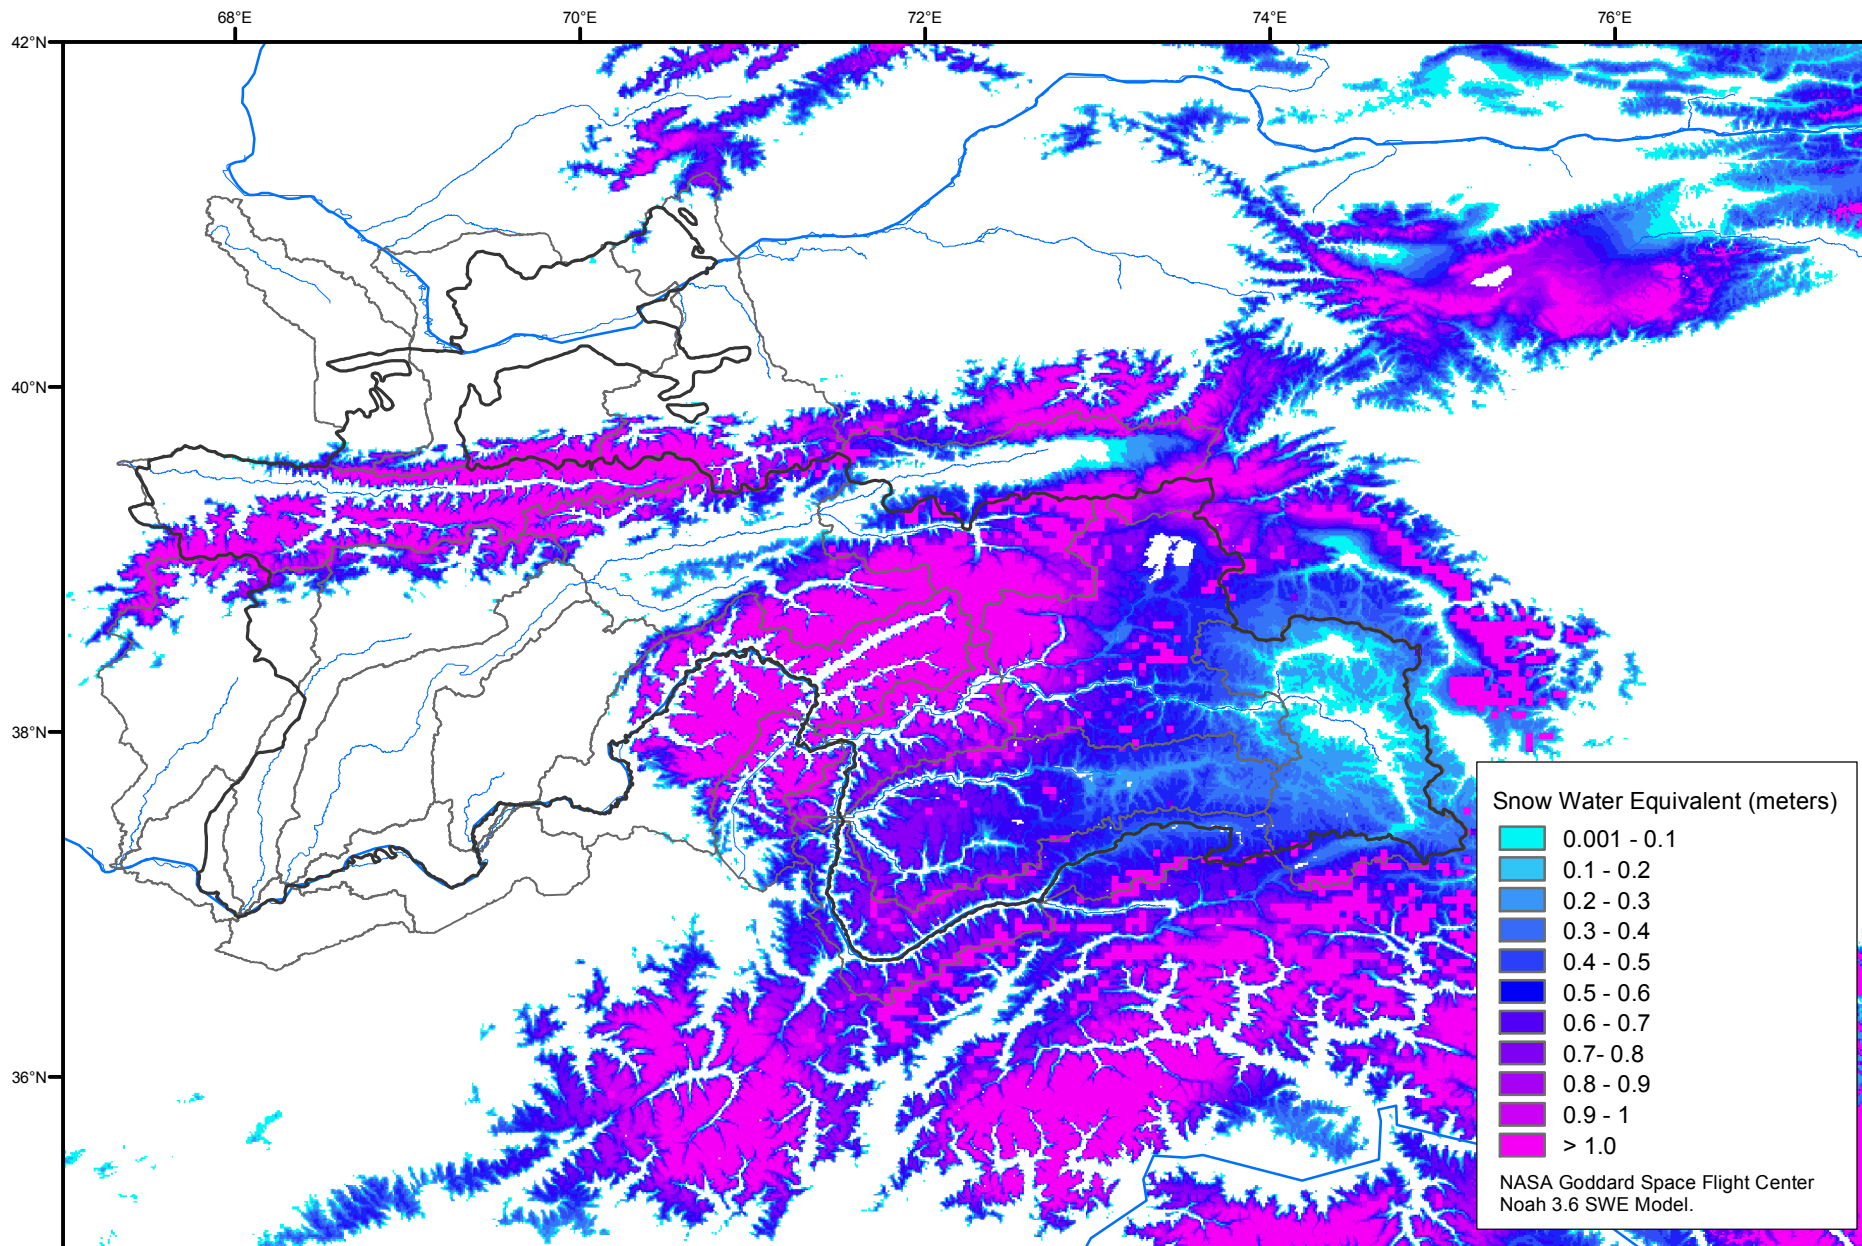

Snow Water Equivalent by Basin

May 28, 2009

Map created by USGS/EROS