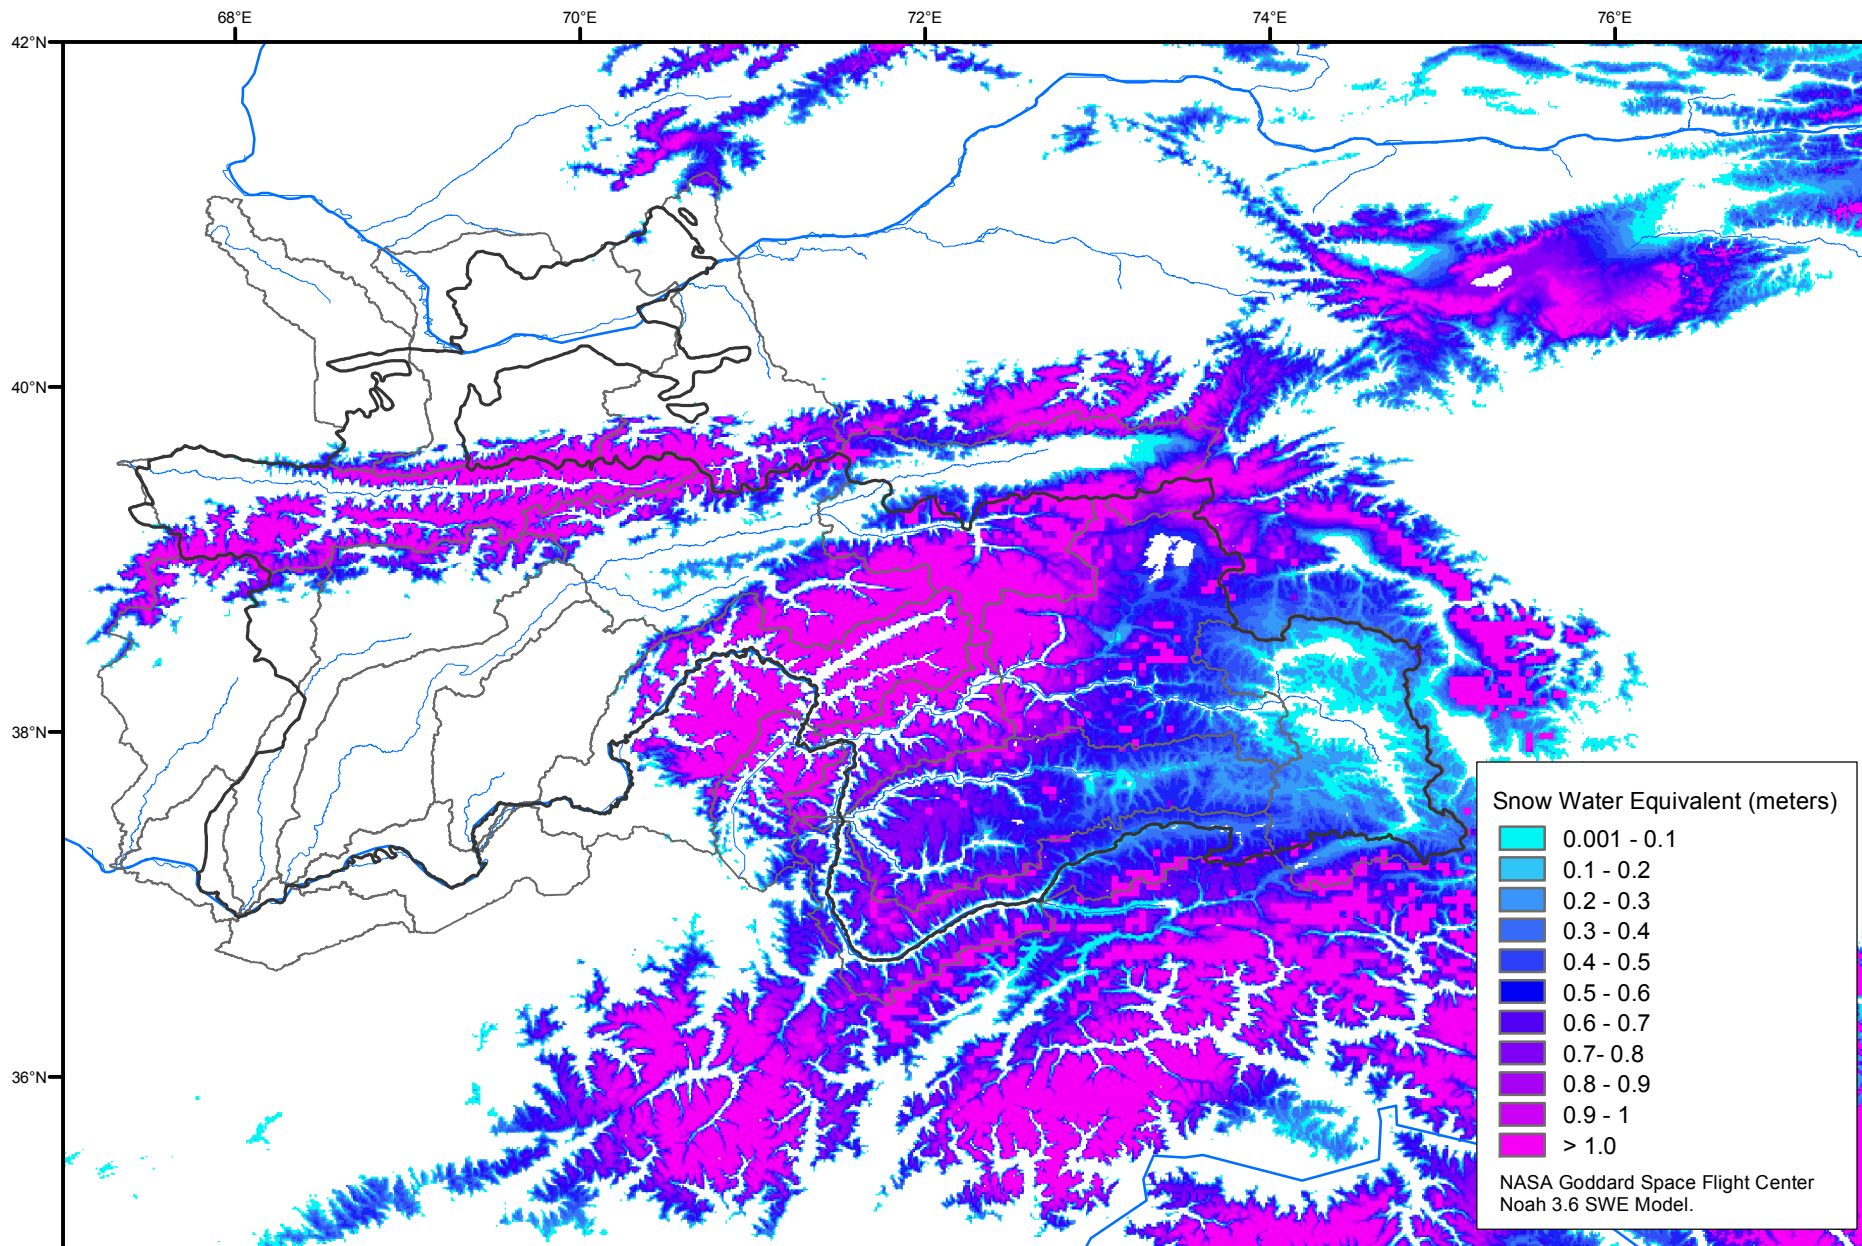

Snow Water Equivalent by Basin

June 06, 2009

Map created by USGS/EROS