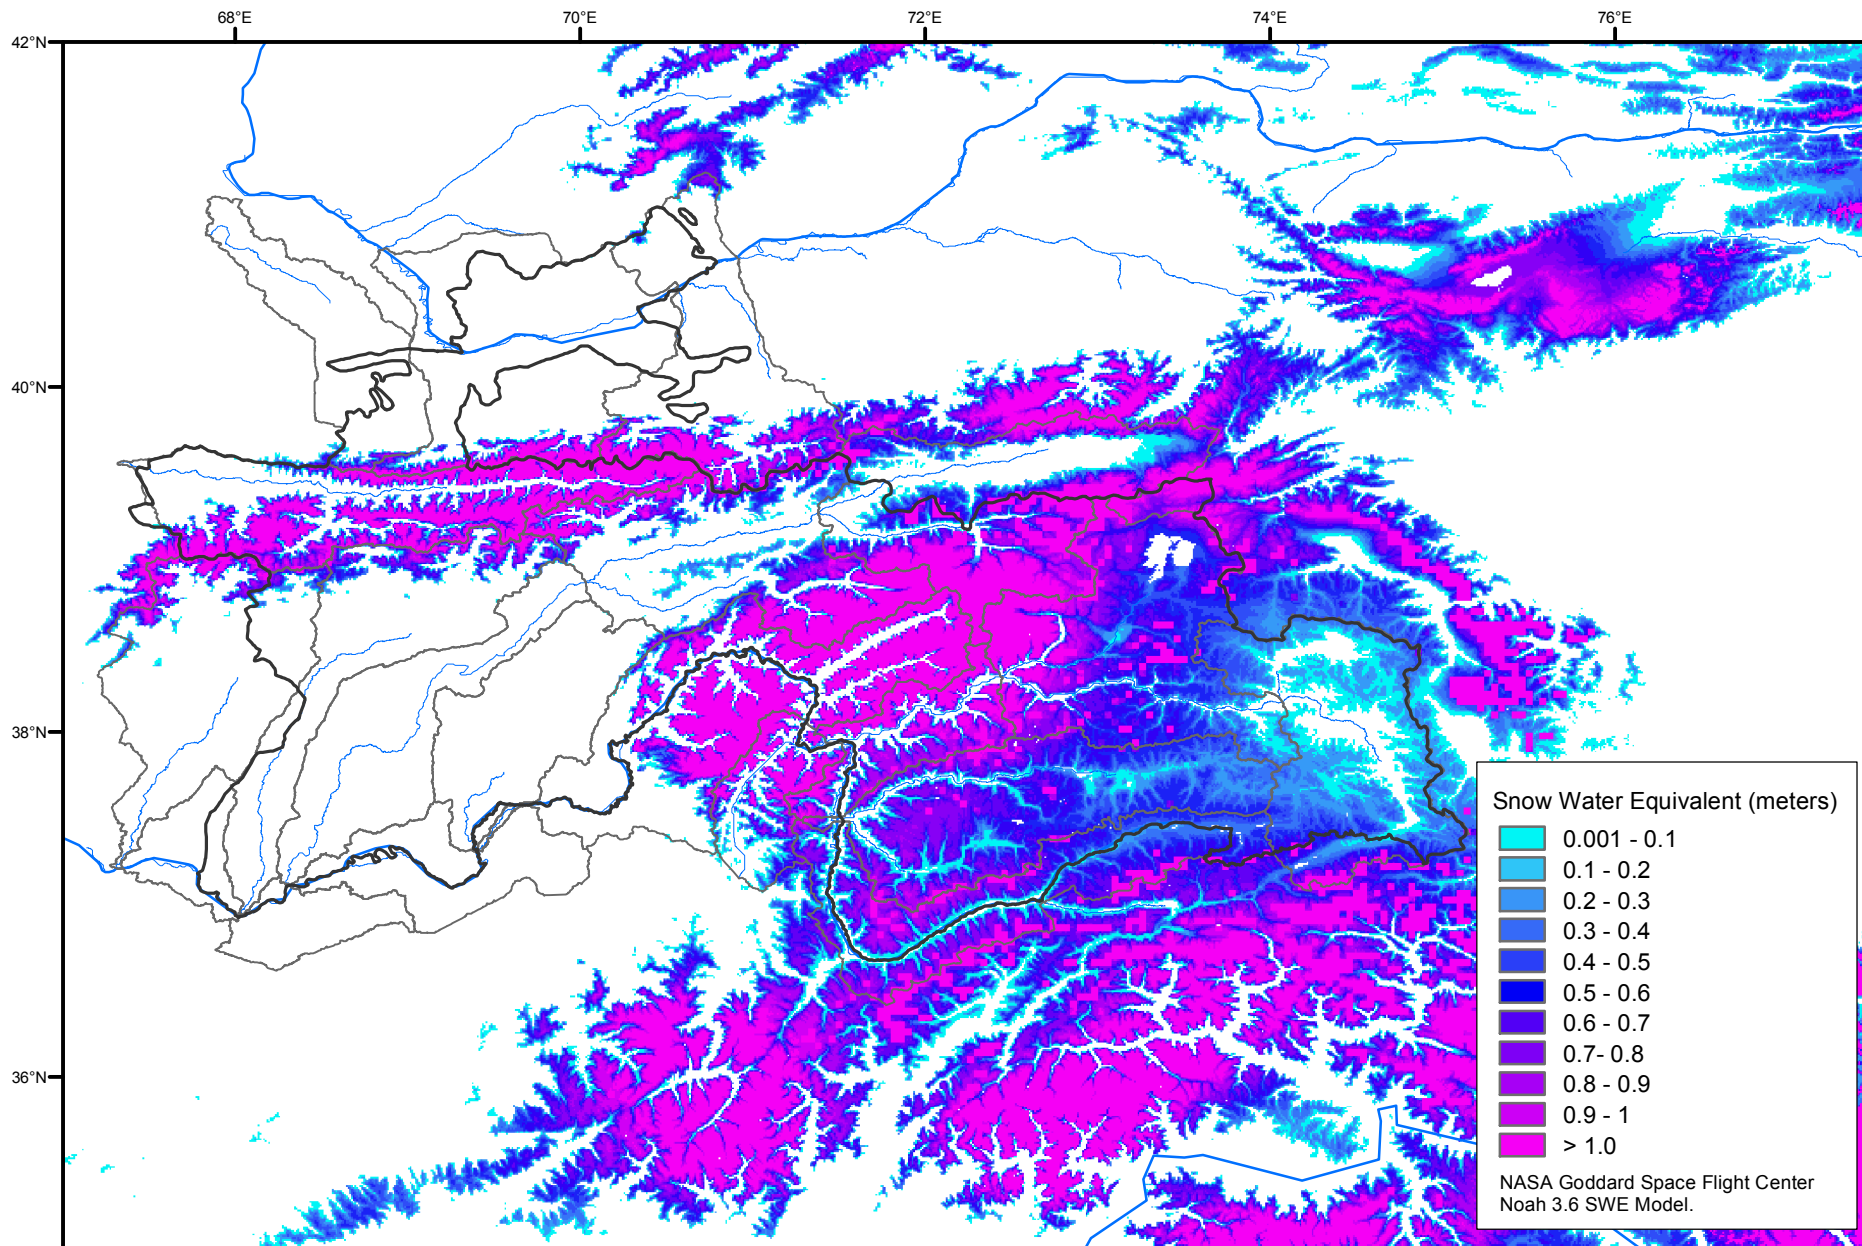

# Snow Water Equivalent by Basin

June 07, 2009

Map created by USGS/EROS