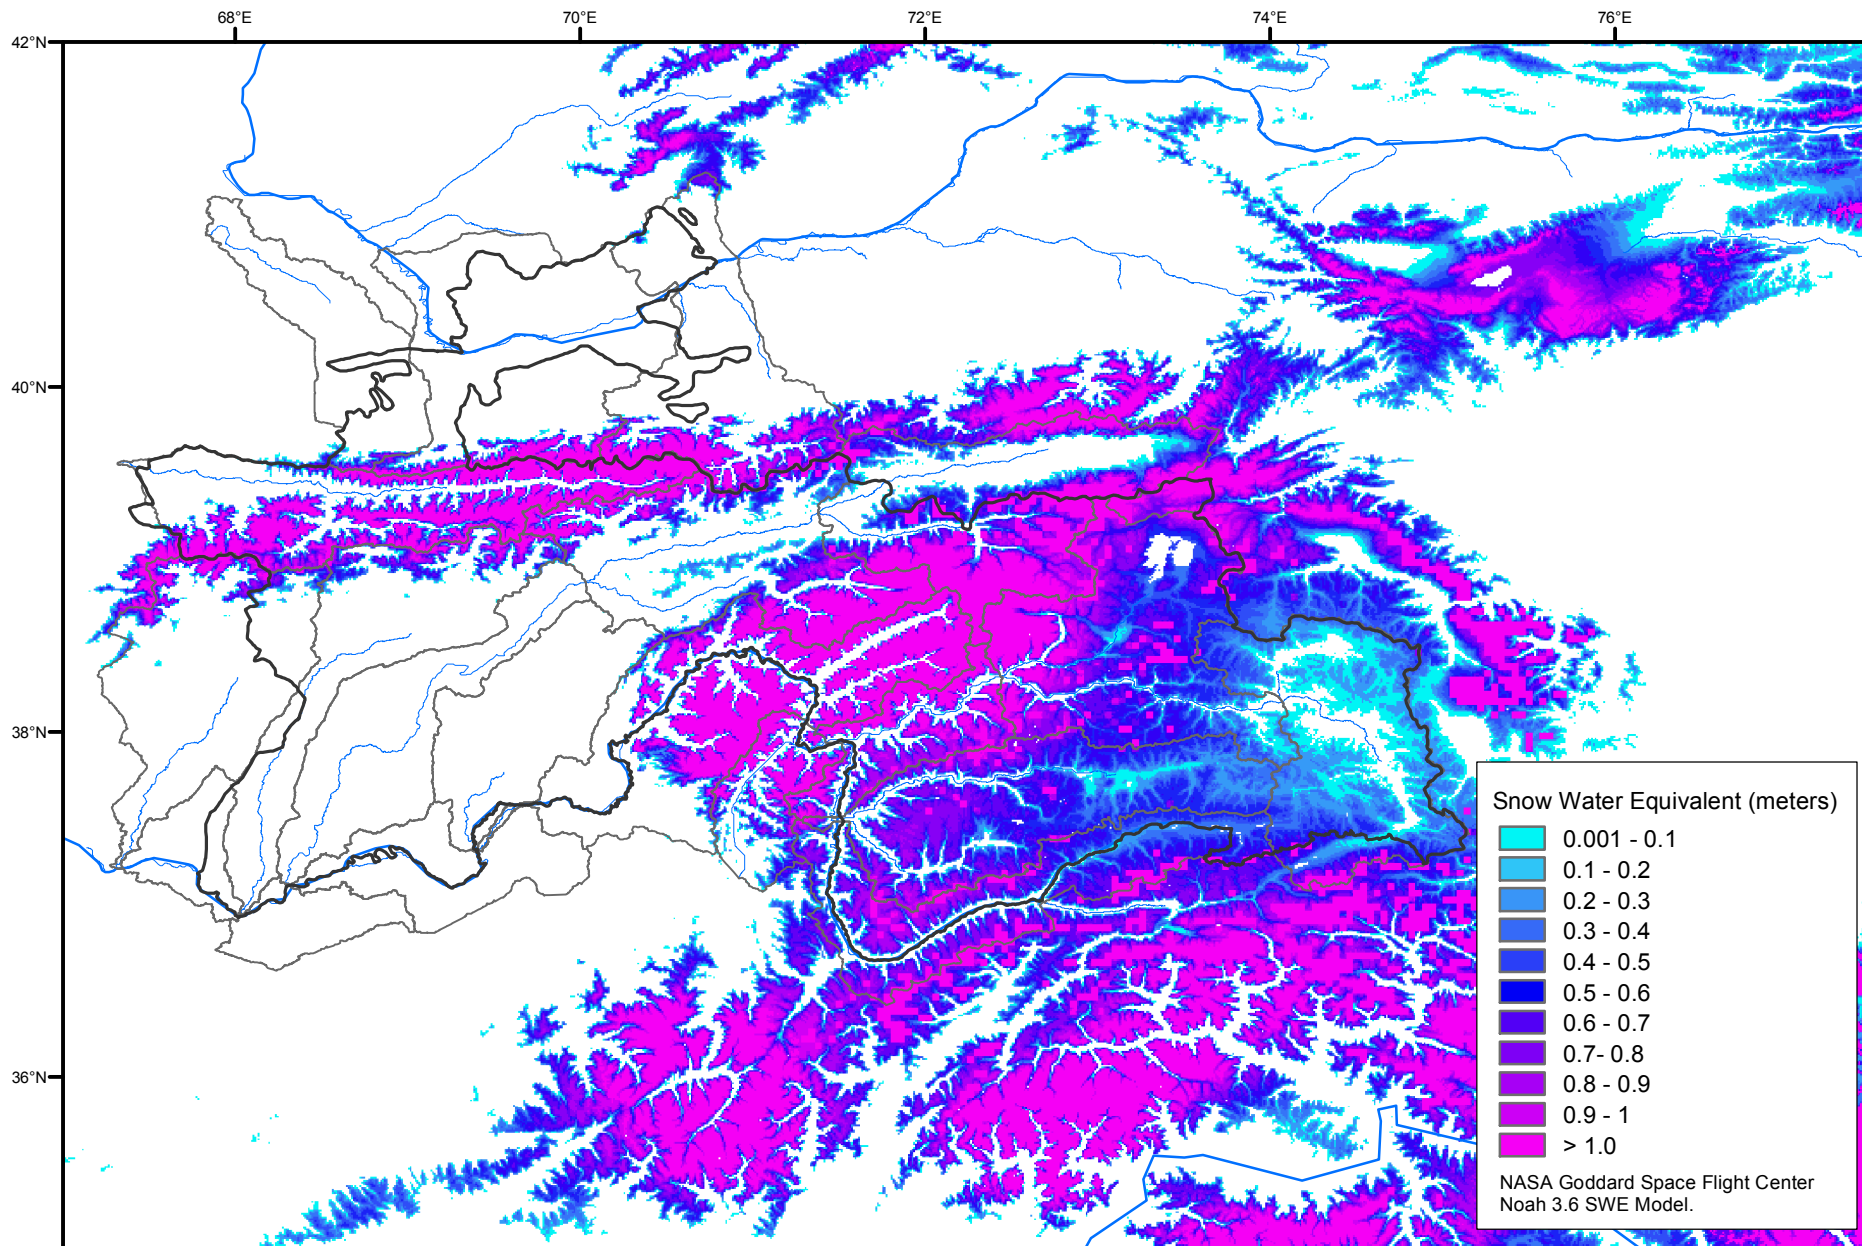

# Snow Water Equivalent by Basin

June 10, 2009

Map created by USGS/EROS