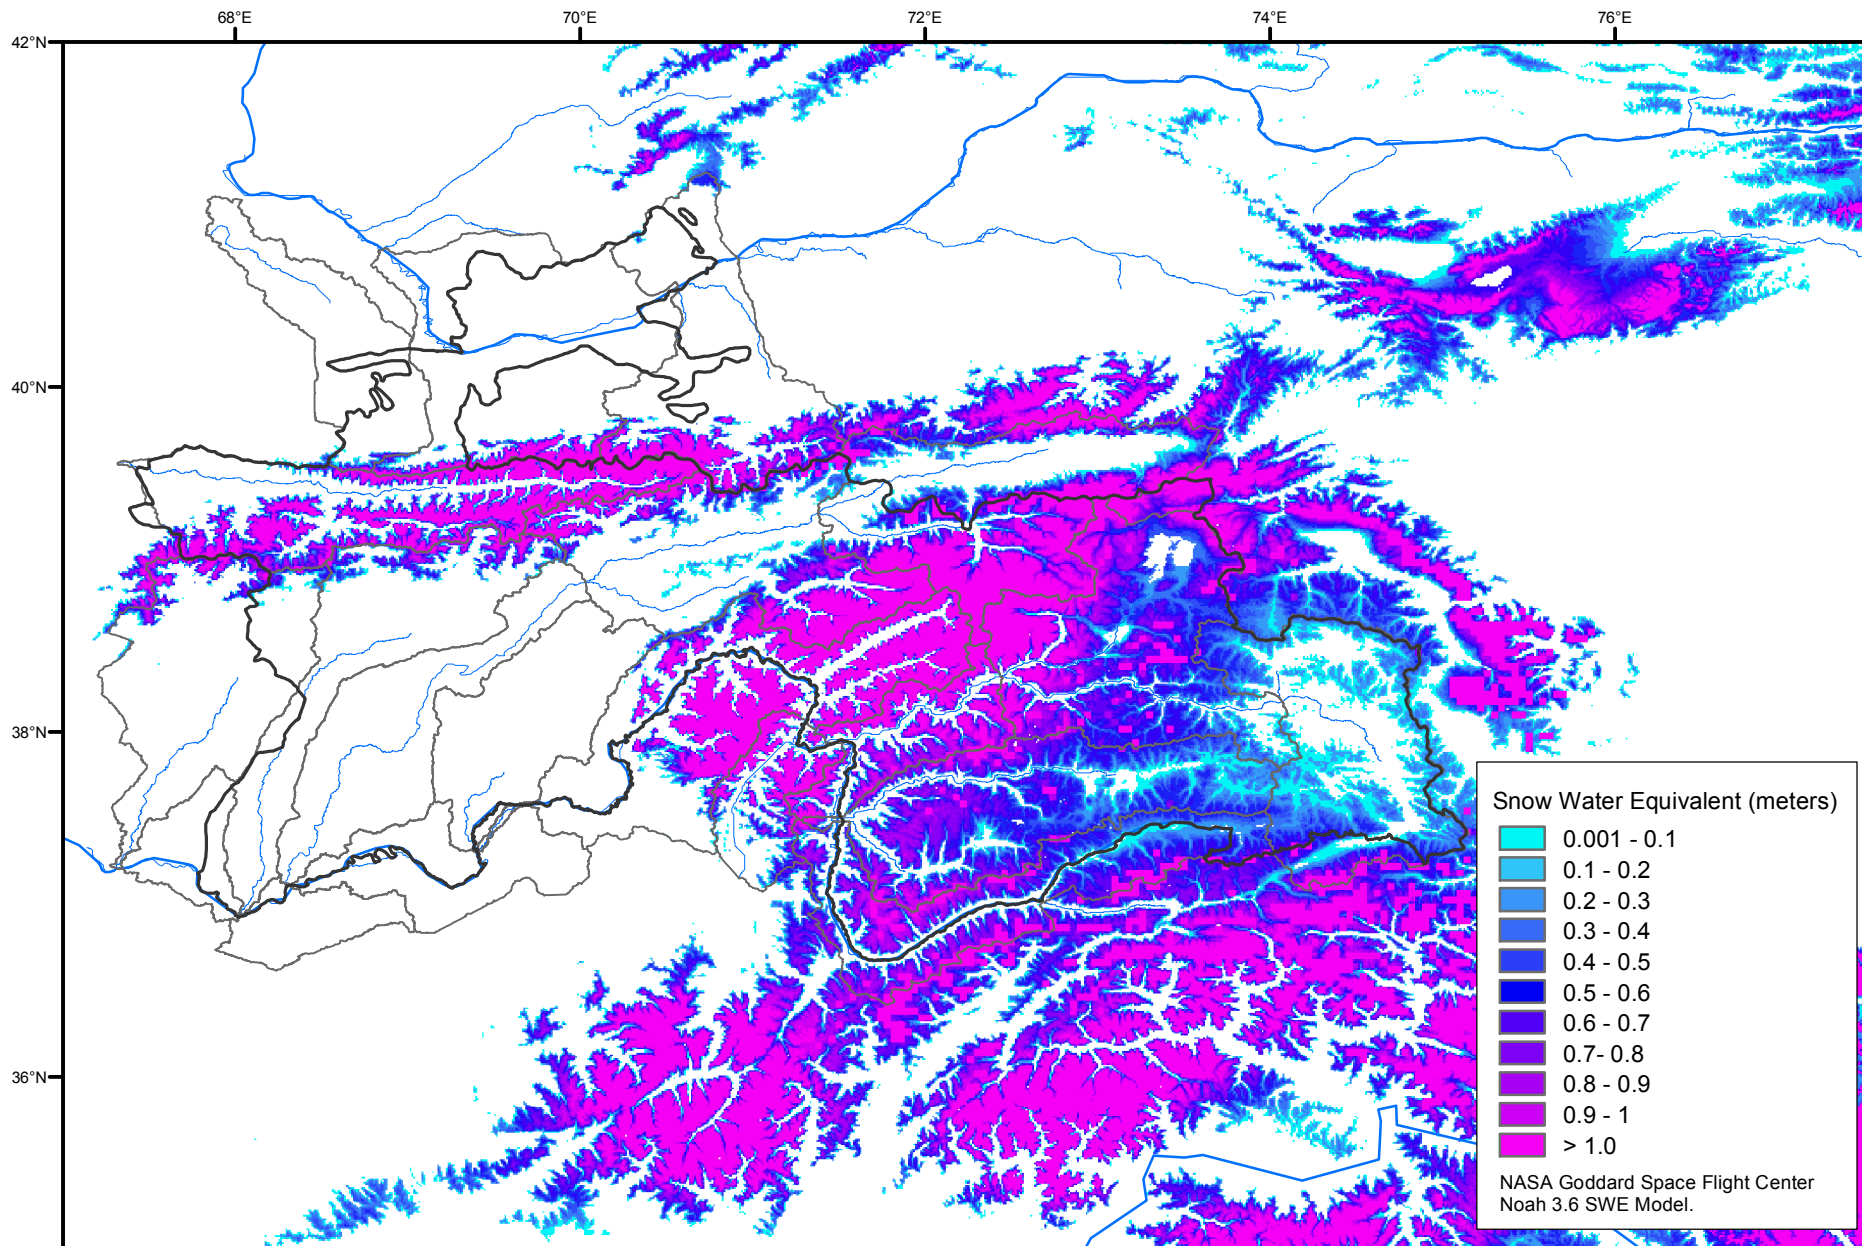

# Snow Water Equivalent by Basin

June 23, 2009

Map created by USGS/EROS