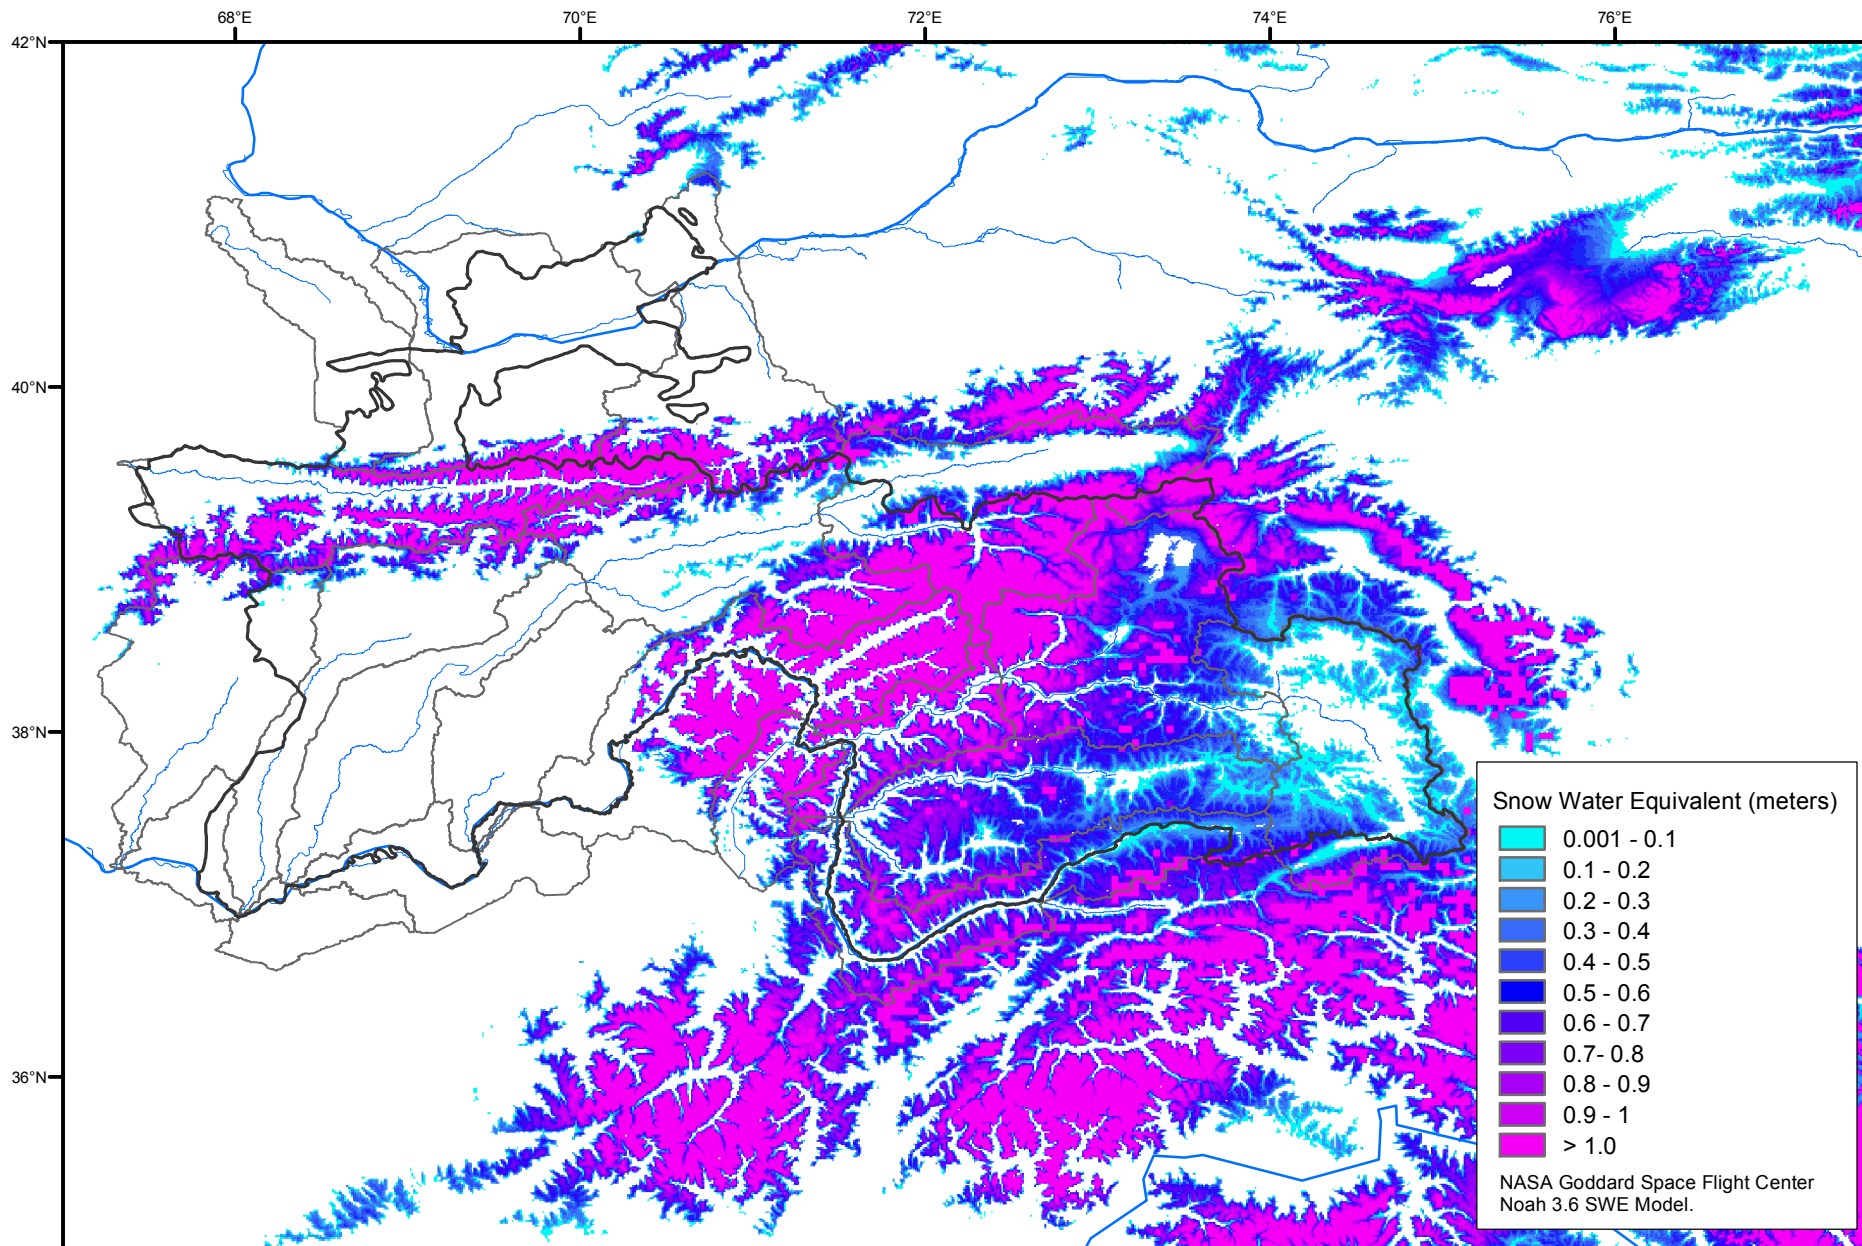

Snow Water Equivalent by Basin

June 24, 2009

Map created by USGS/EROS