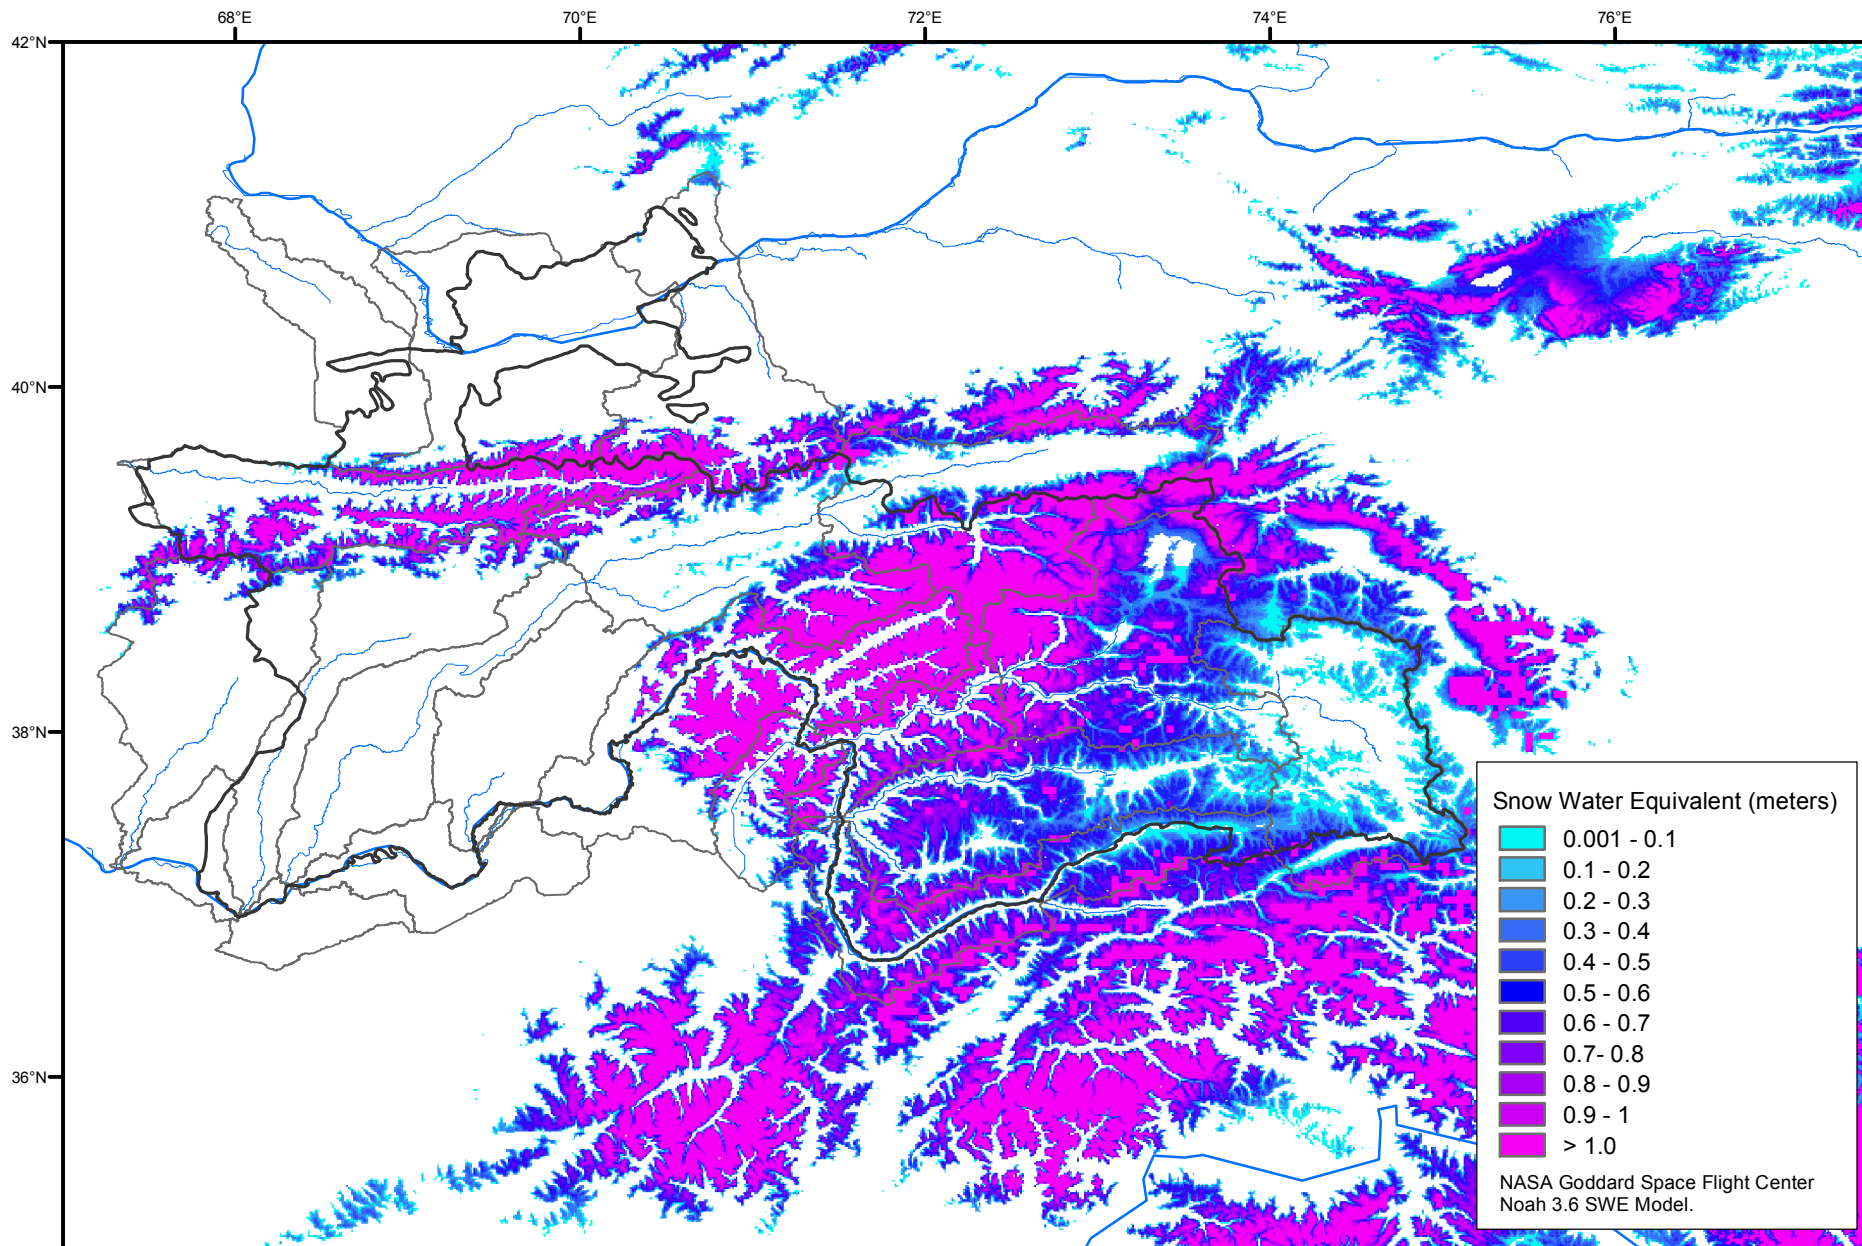

Snow Water Equivalent by Basin

July 02, 2009

Map created by USGS/EROS