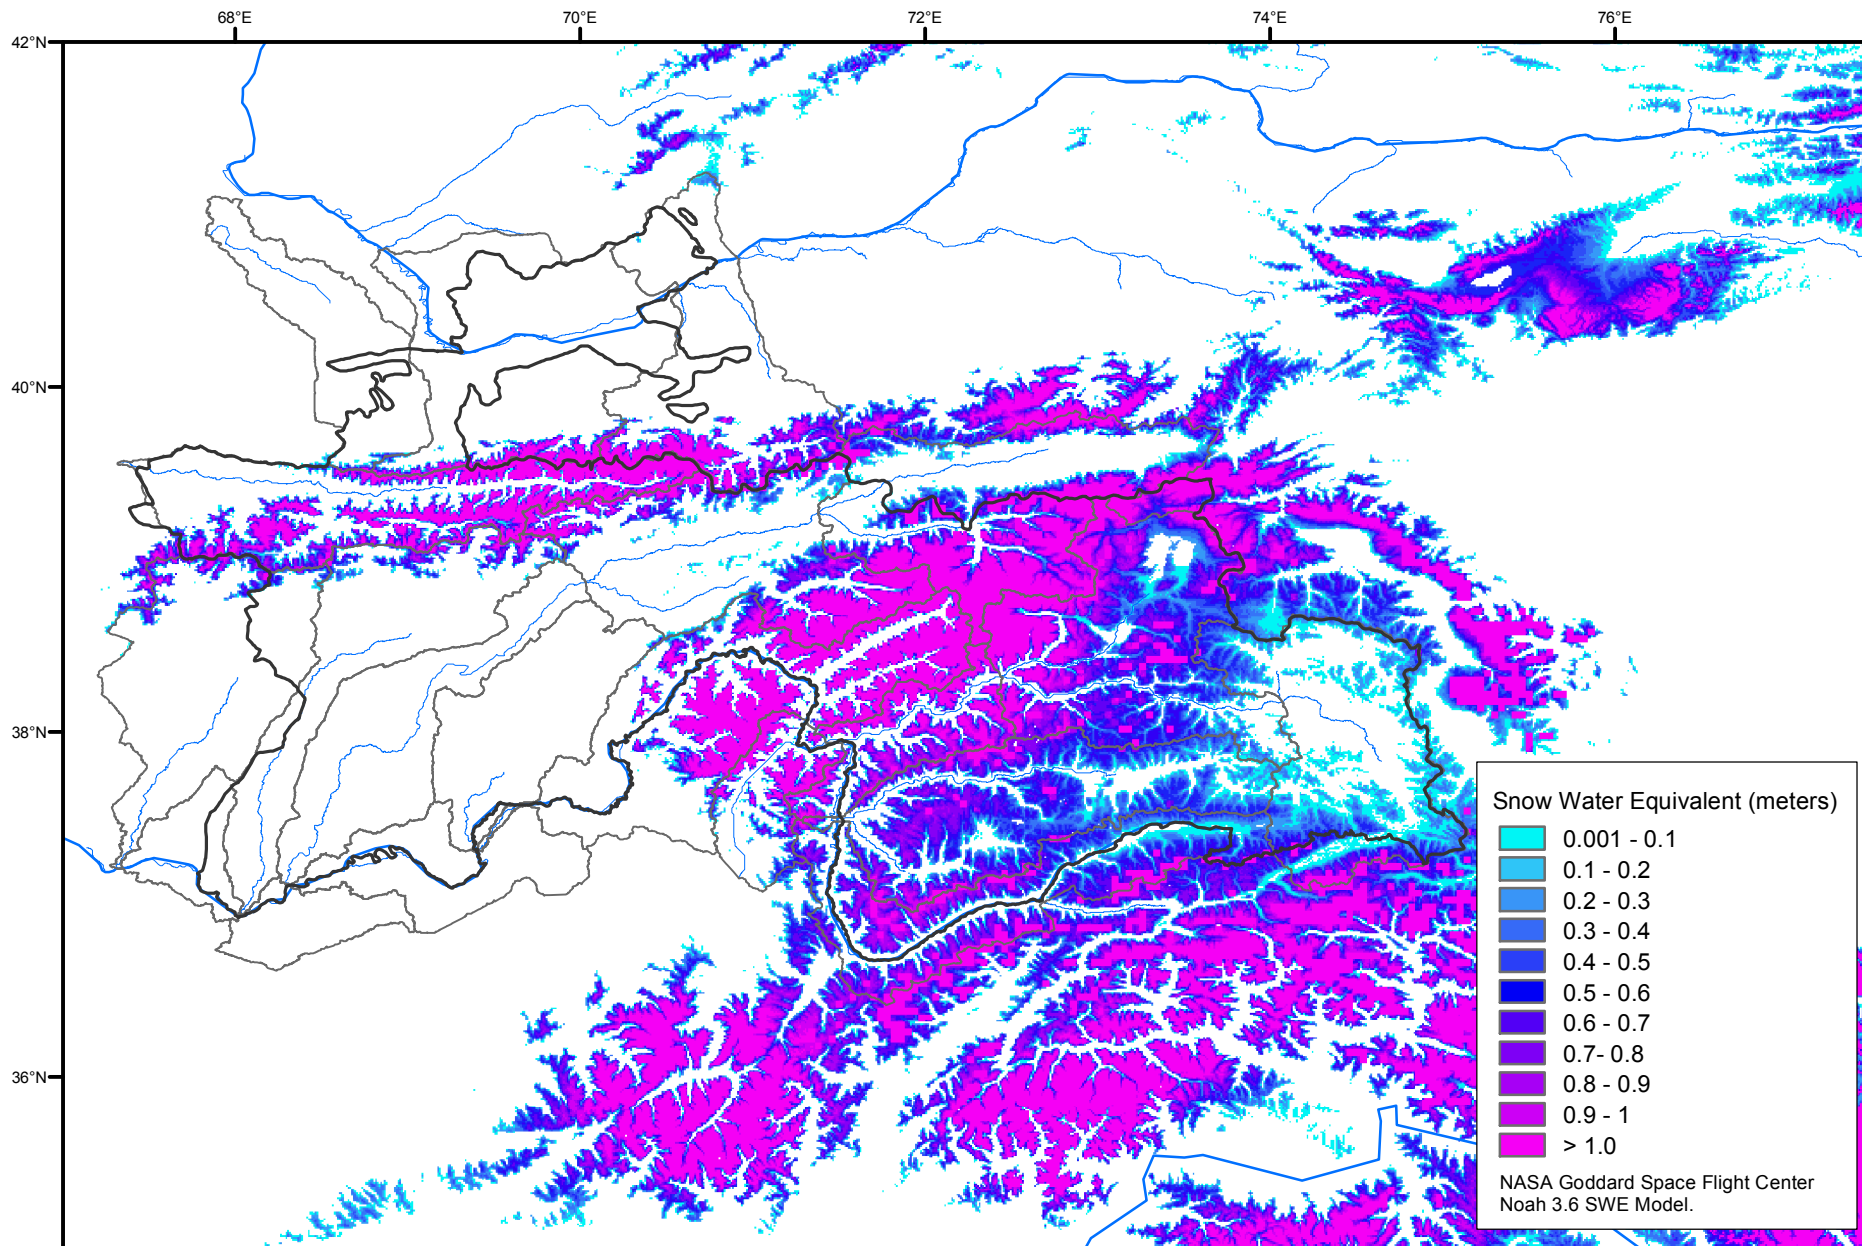

# Snow Water Equivalent by Basin

July 06, 2009

Map created by USGS/EROS