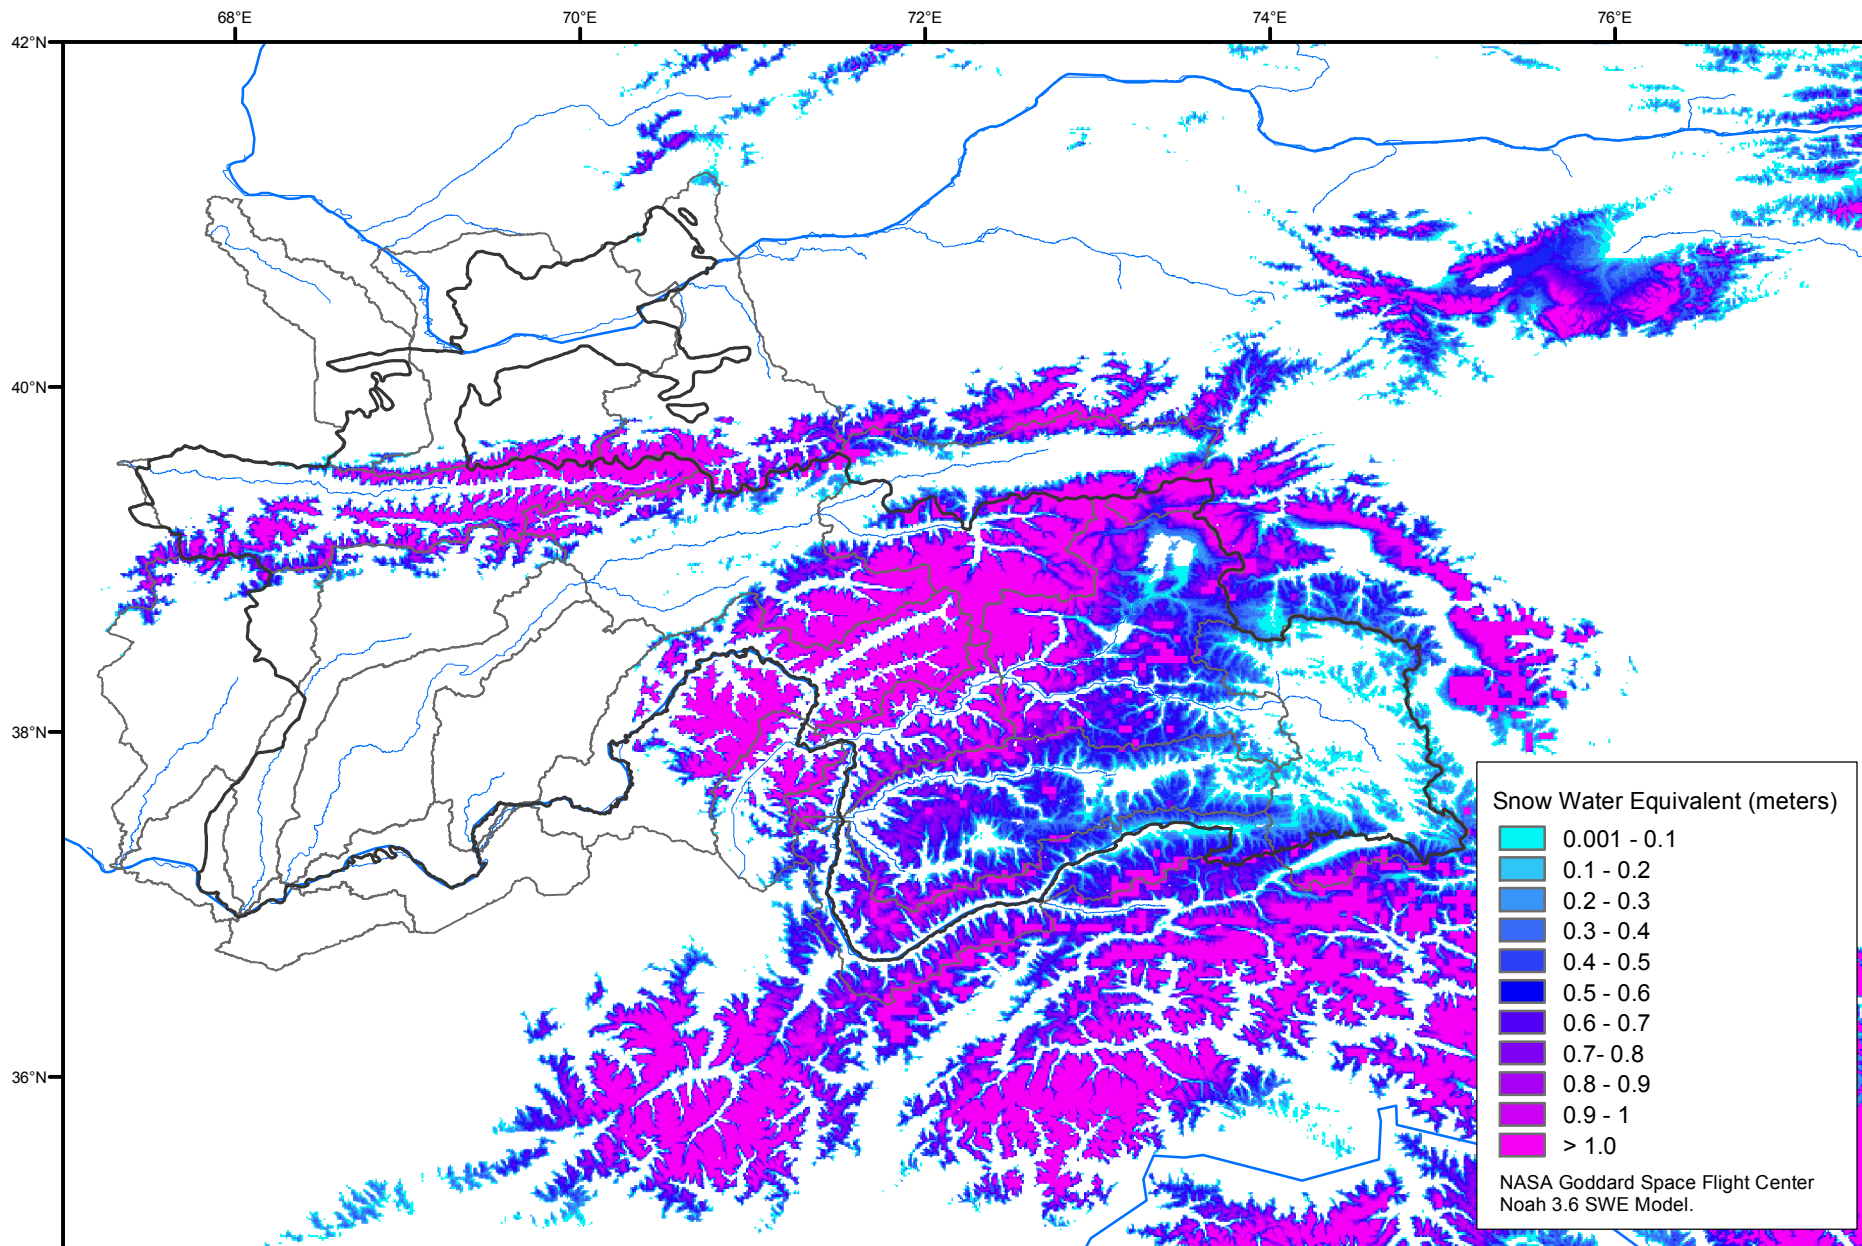

Snow Water Equivalent by Basin

July 08, 2009

Map created by USGS/EROS