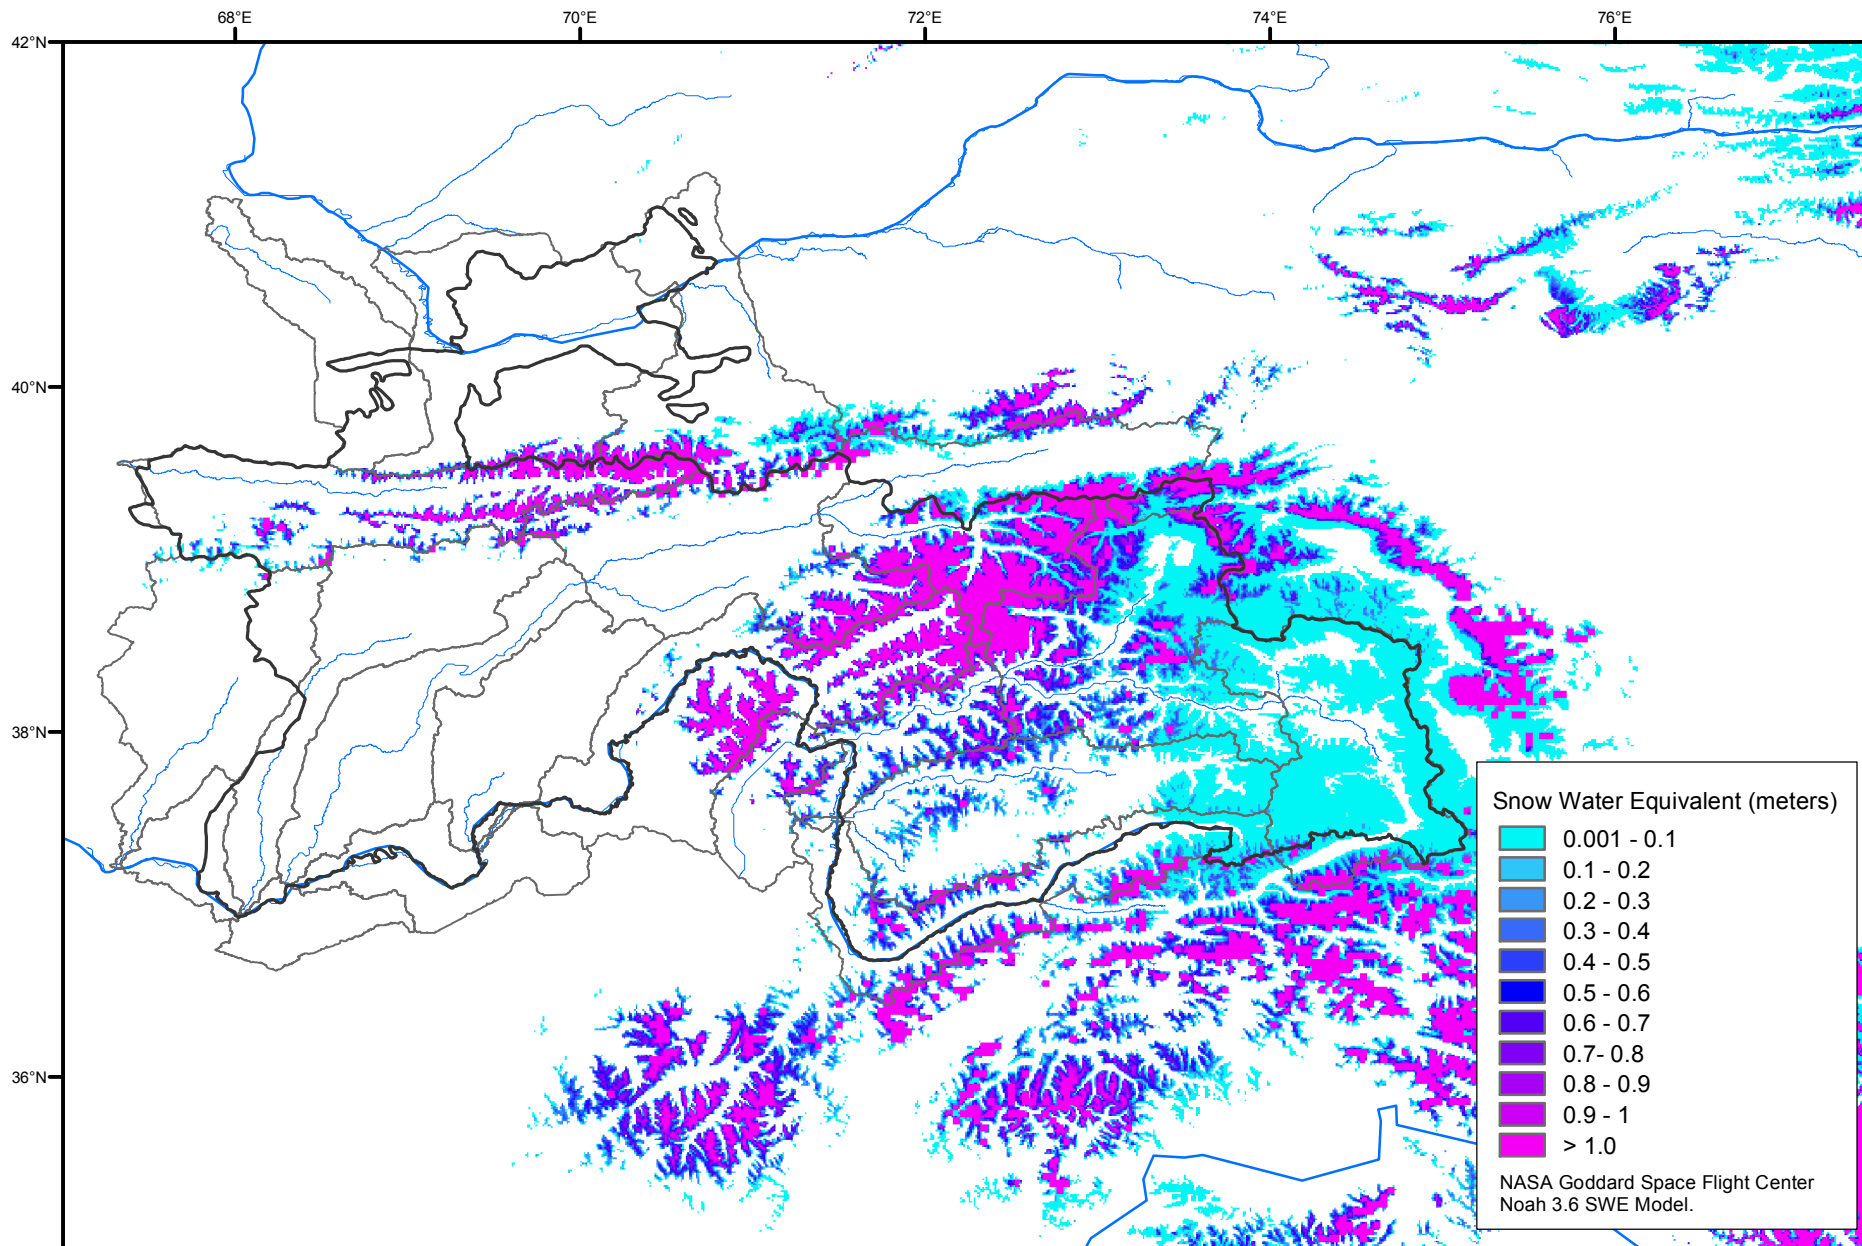

Snow Water Equivalent by Basin

September 03, 2009

Map created by USGS/EROS