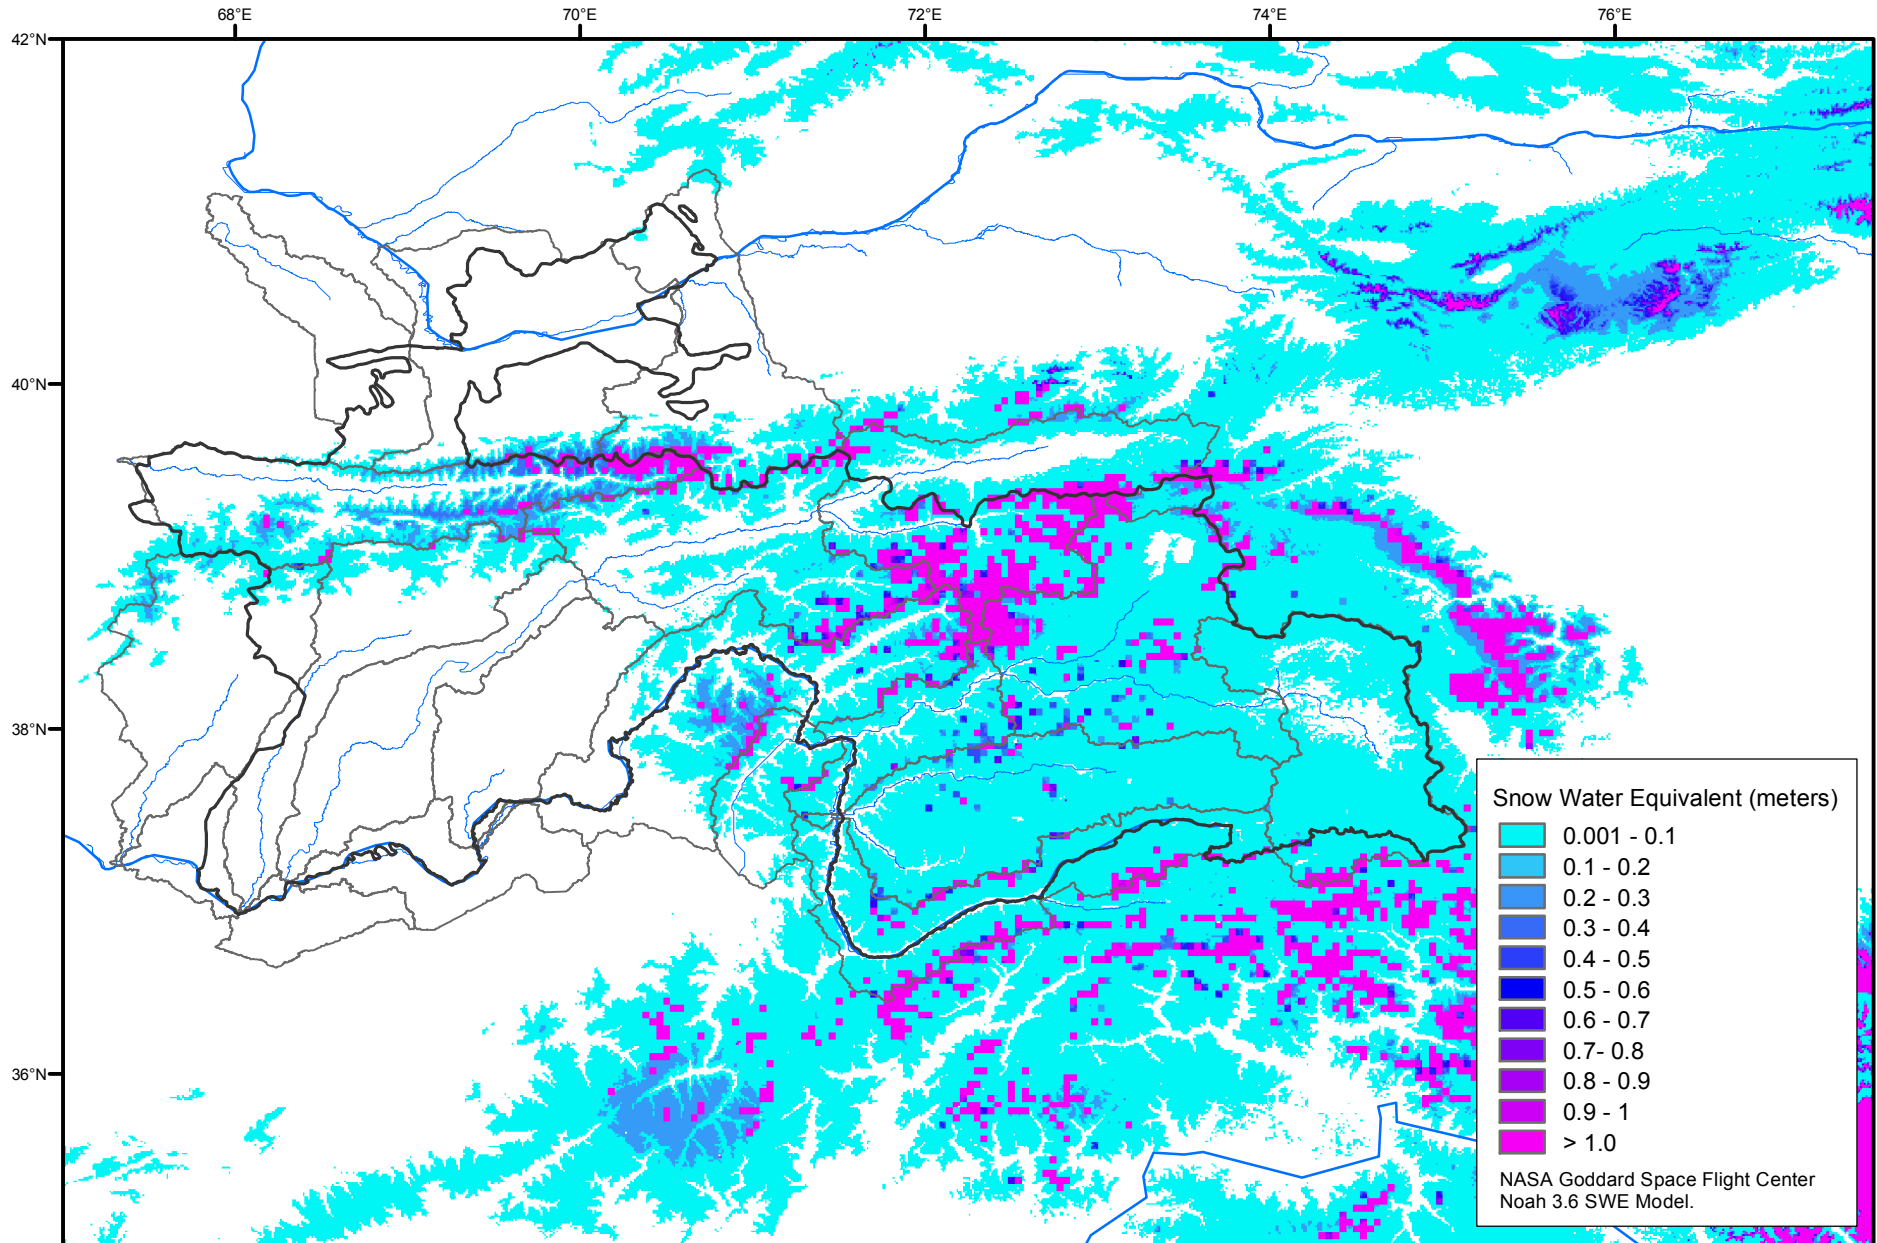

Snow Water Equivalent by Basin

November 06, 2009

Map created by USGS/EROS