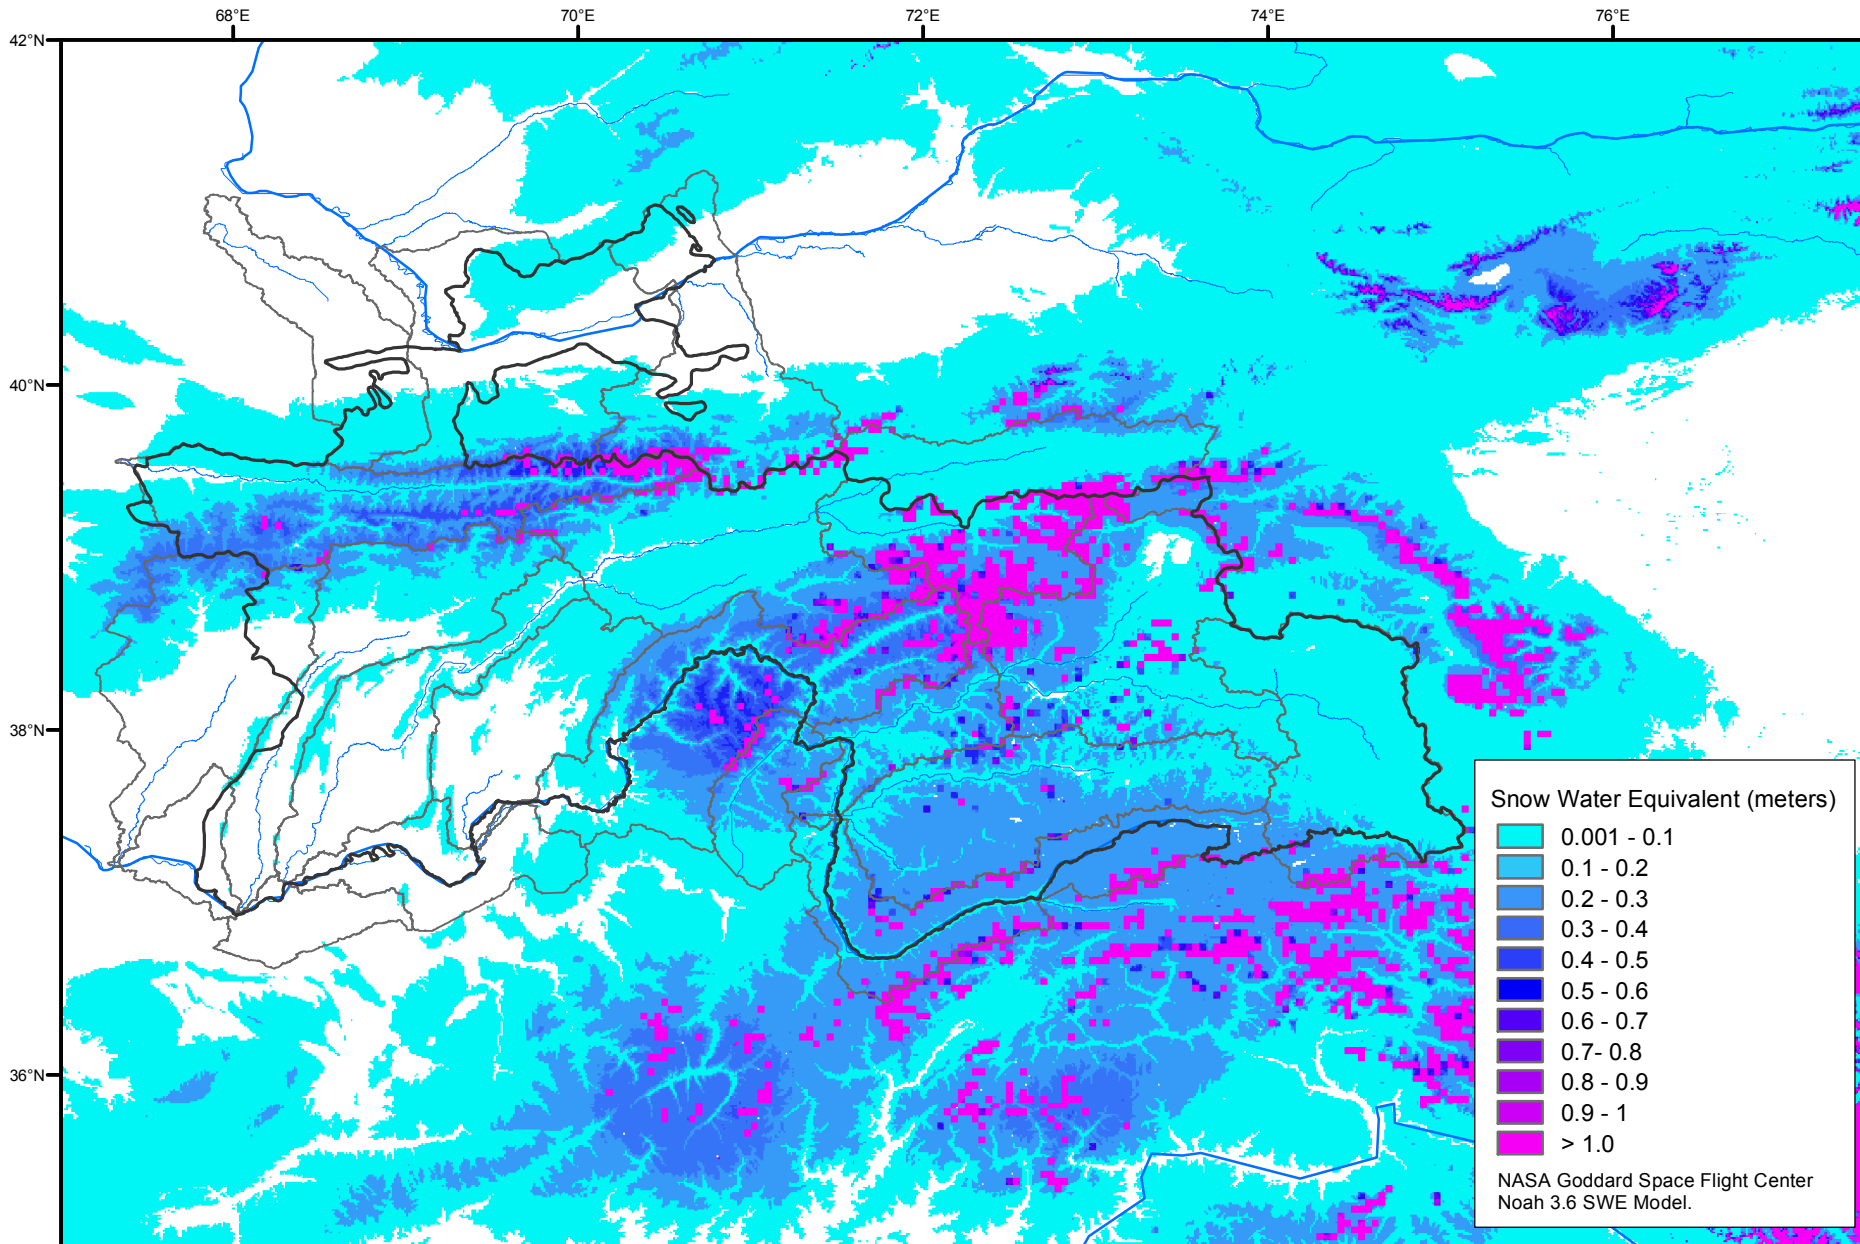

# Snow Water Equivalent by Basin

December 07, 2009

Map created by USGS/EROS