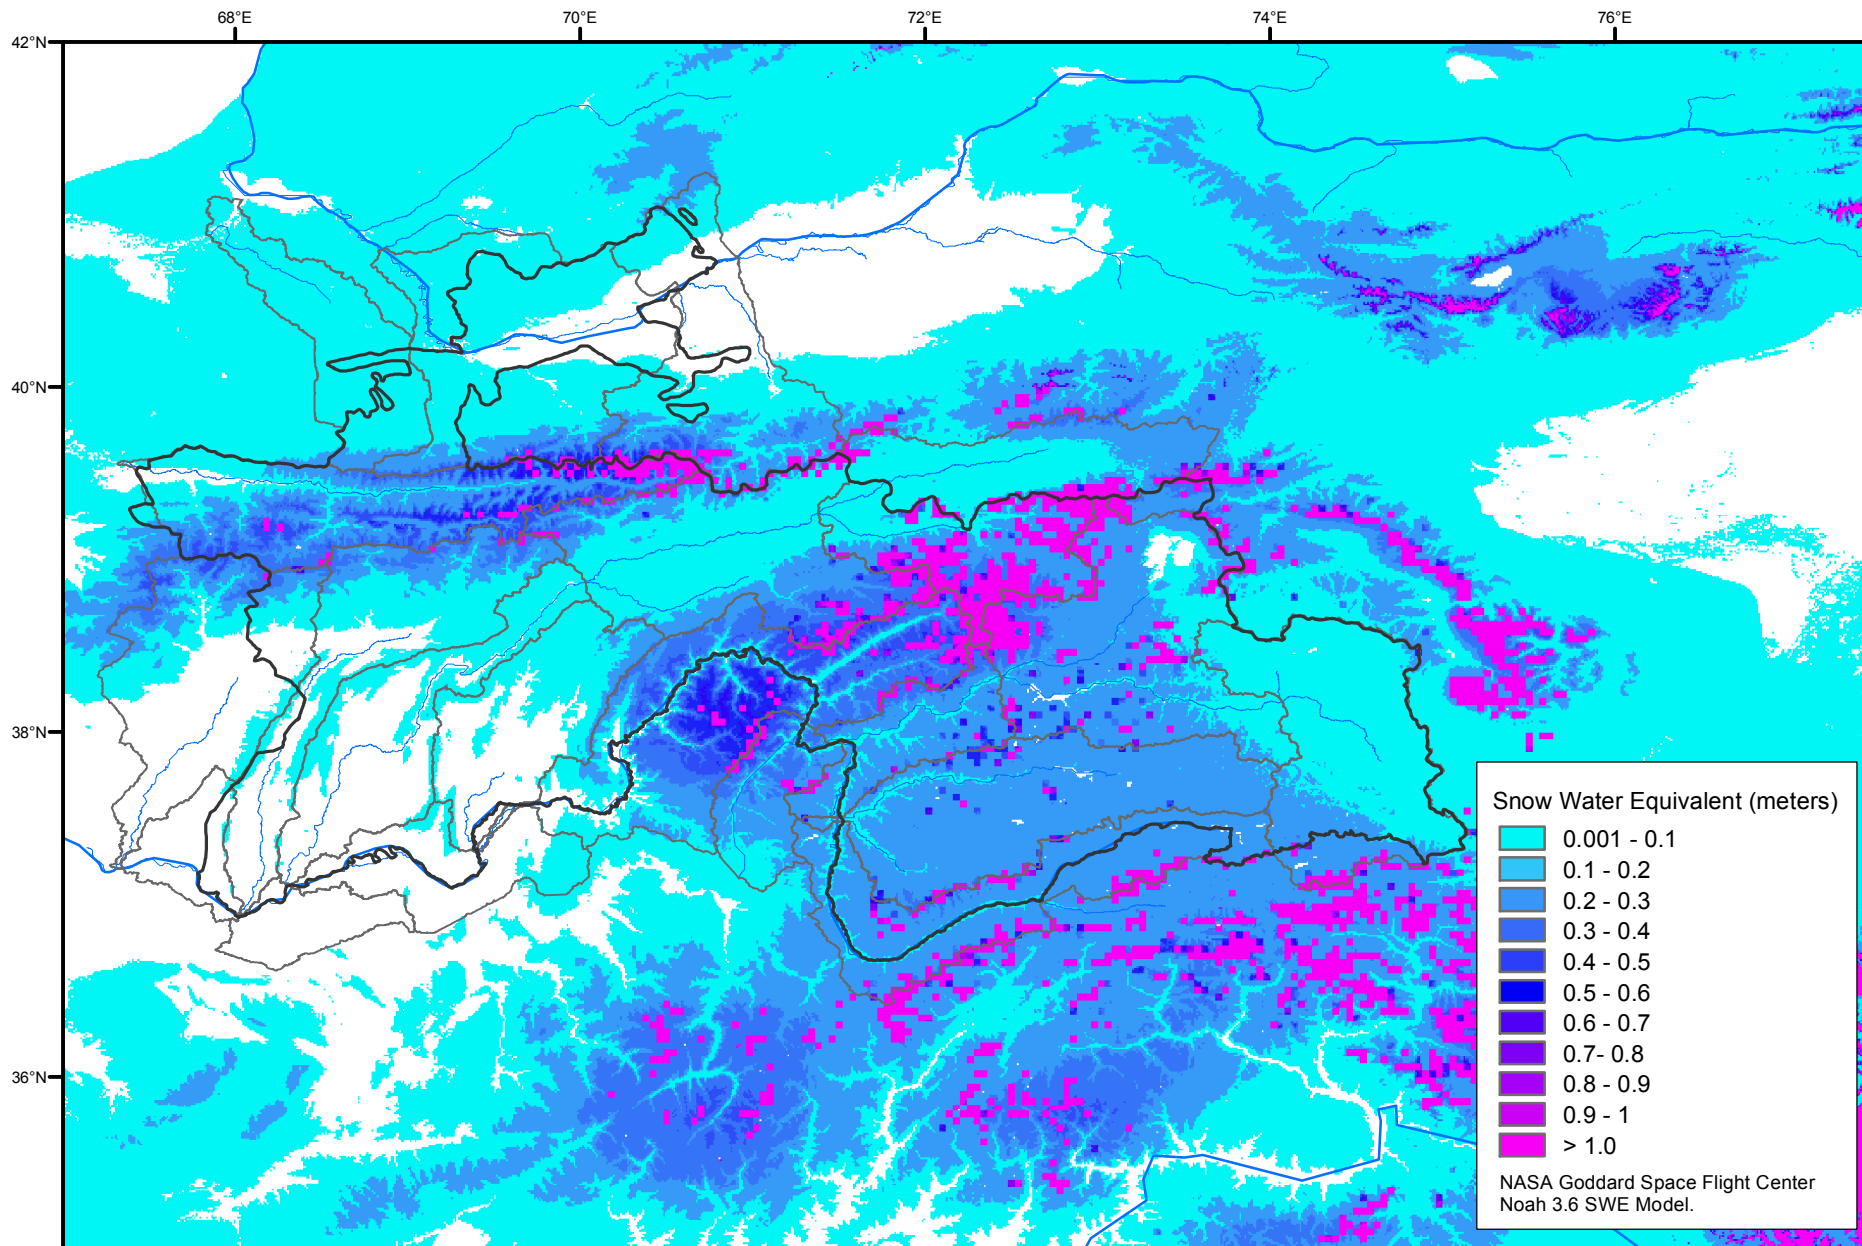

Snow Water Equivalent by Basin

December 13, 2009

Map created by USGS/EROS