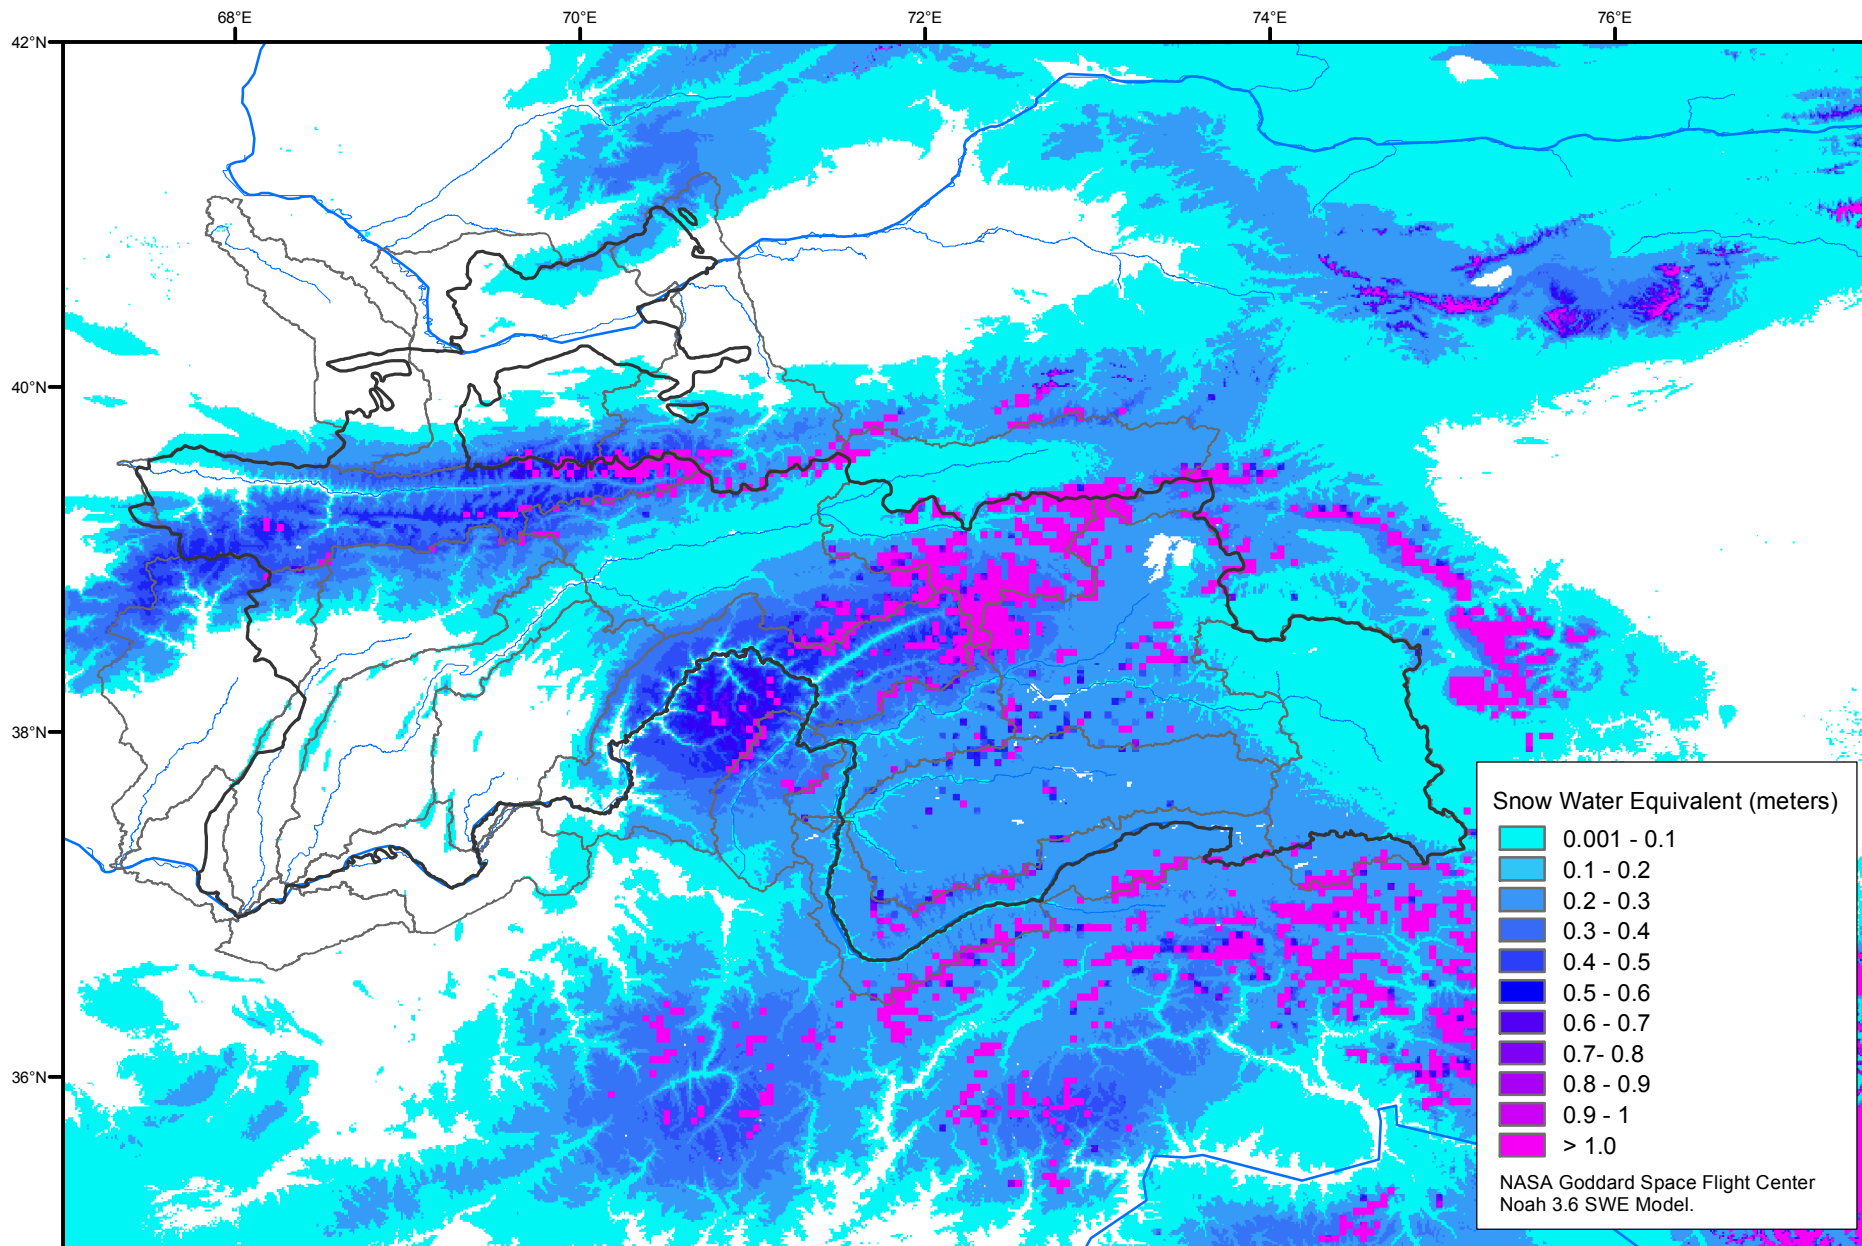

# Snow Water Equivalent by Basin

December 24, 2009

Map created by USGS/EROS