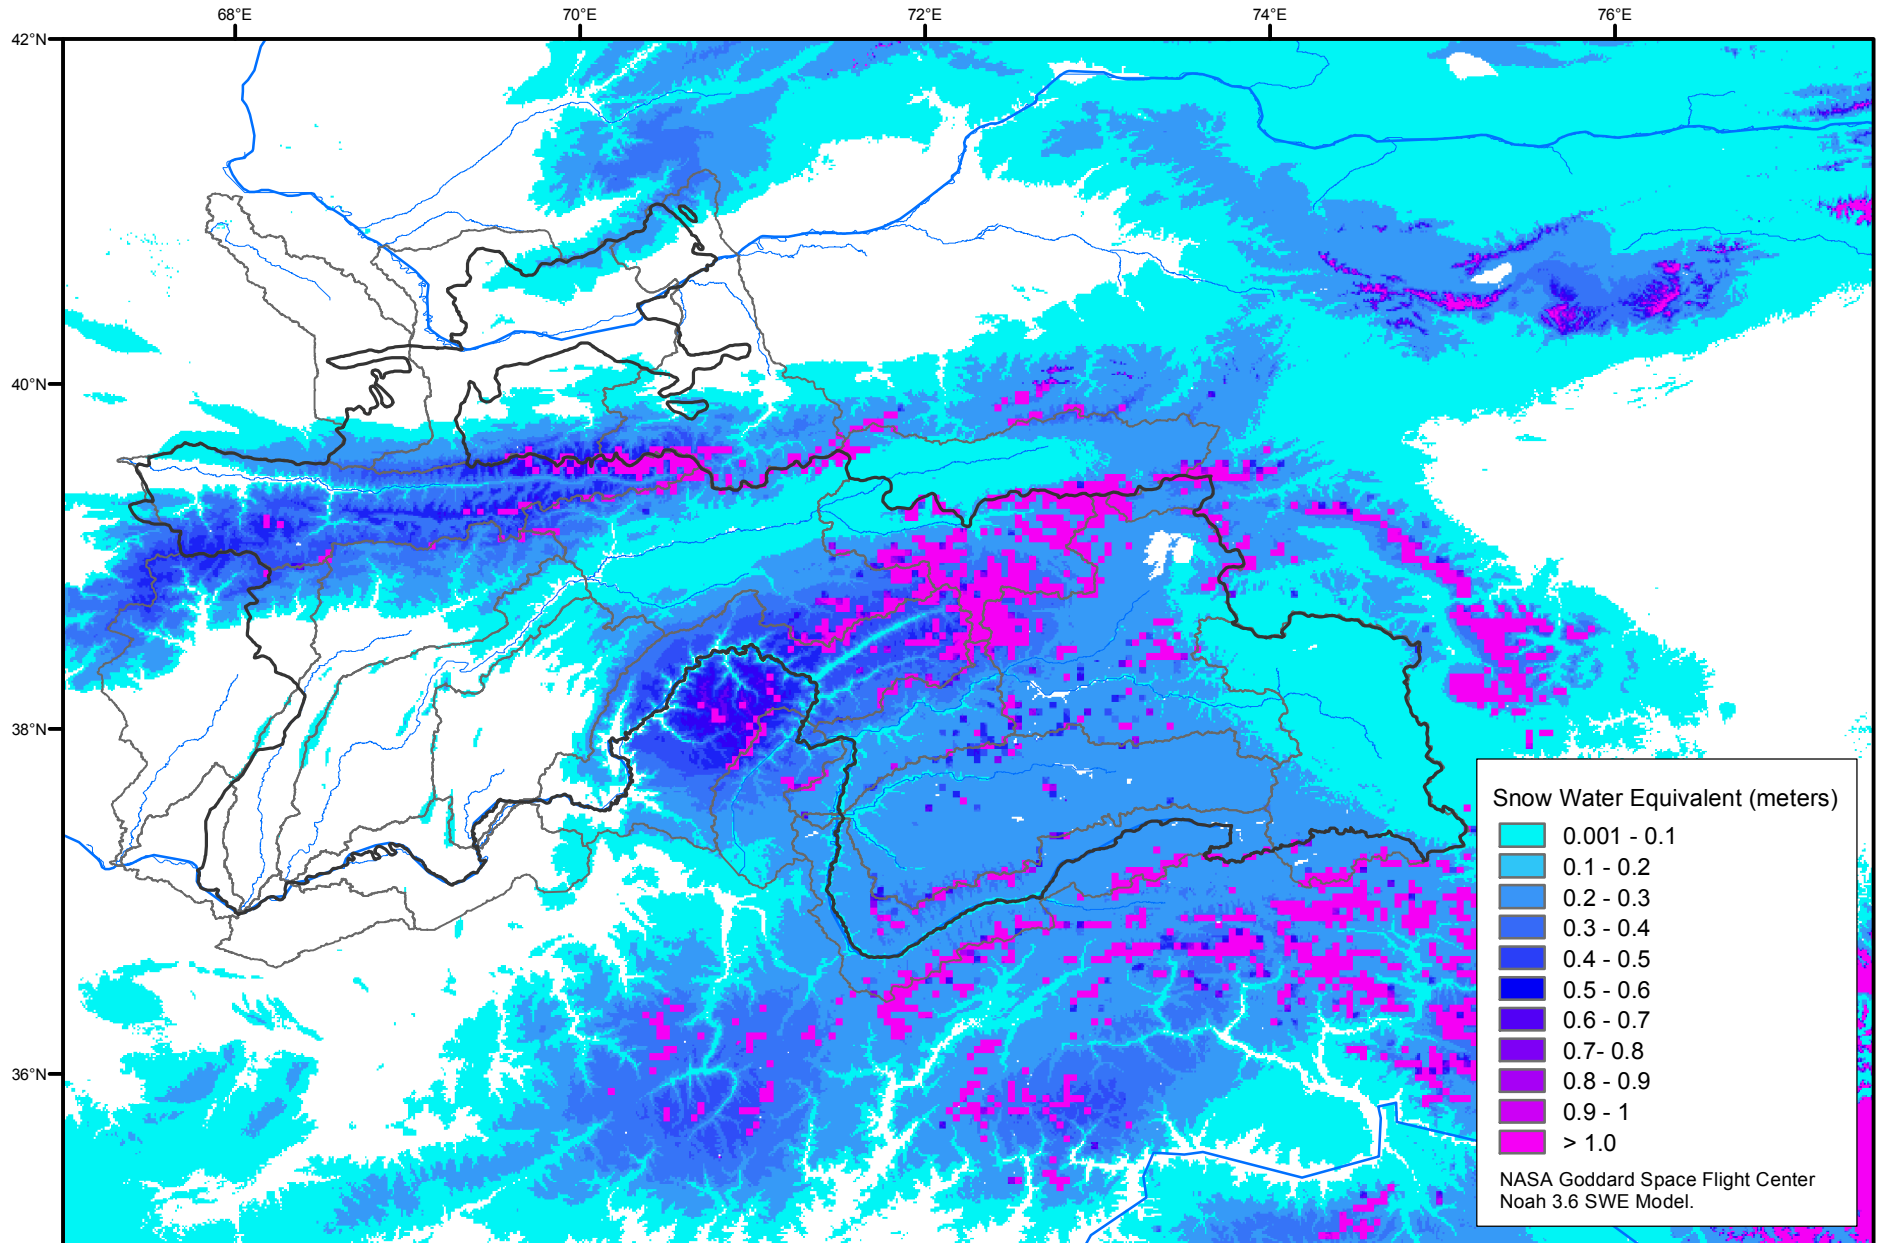

Snow Water Equivalent by Basin

December 26, 2009

Map created by USGS/EROS