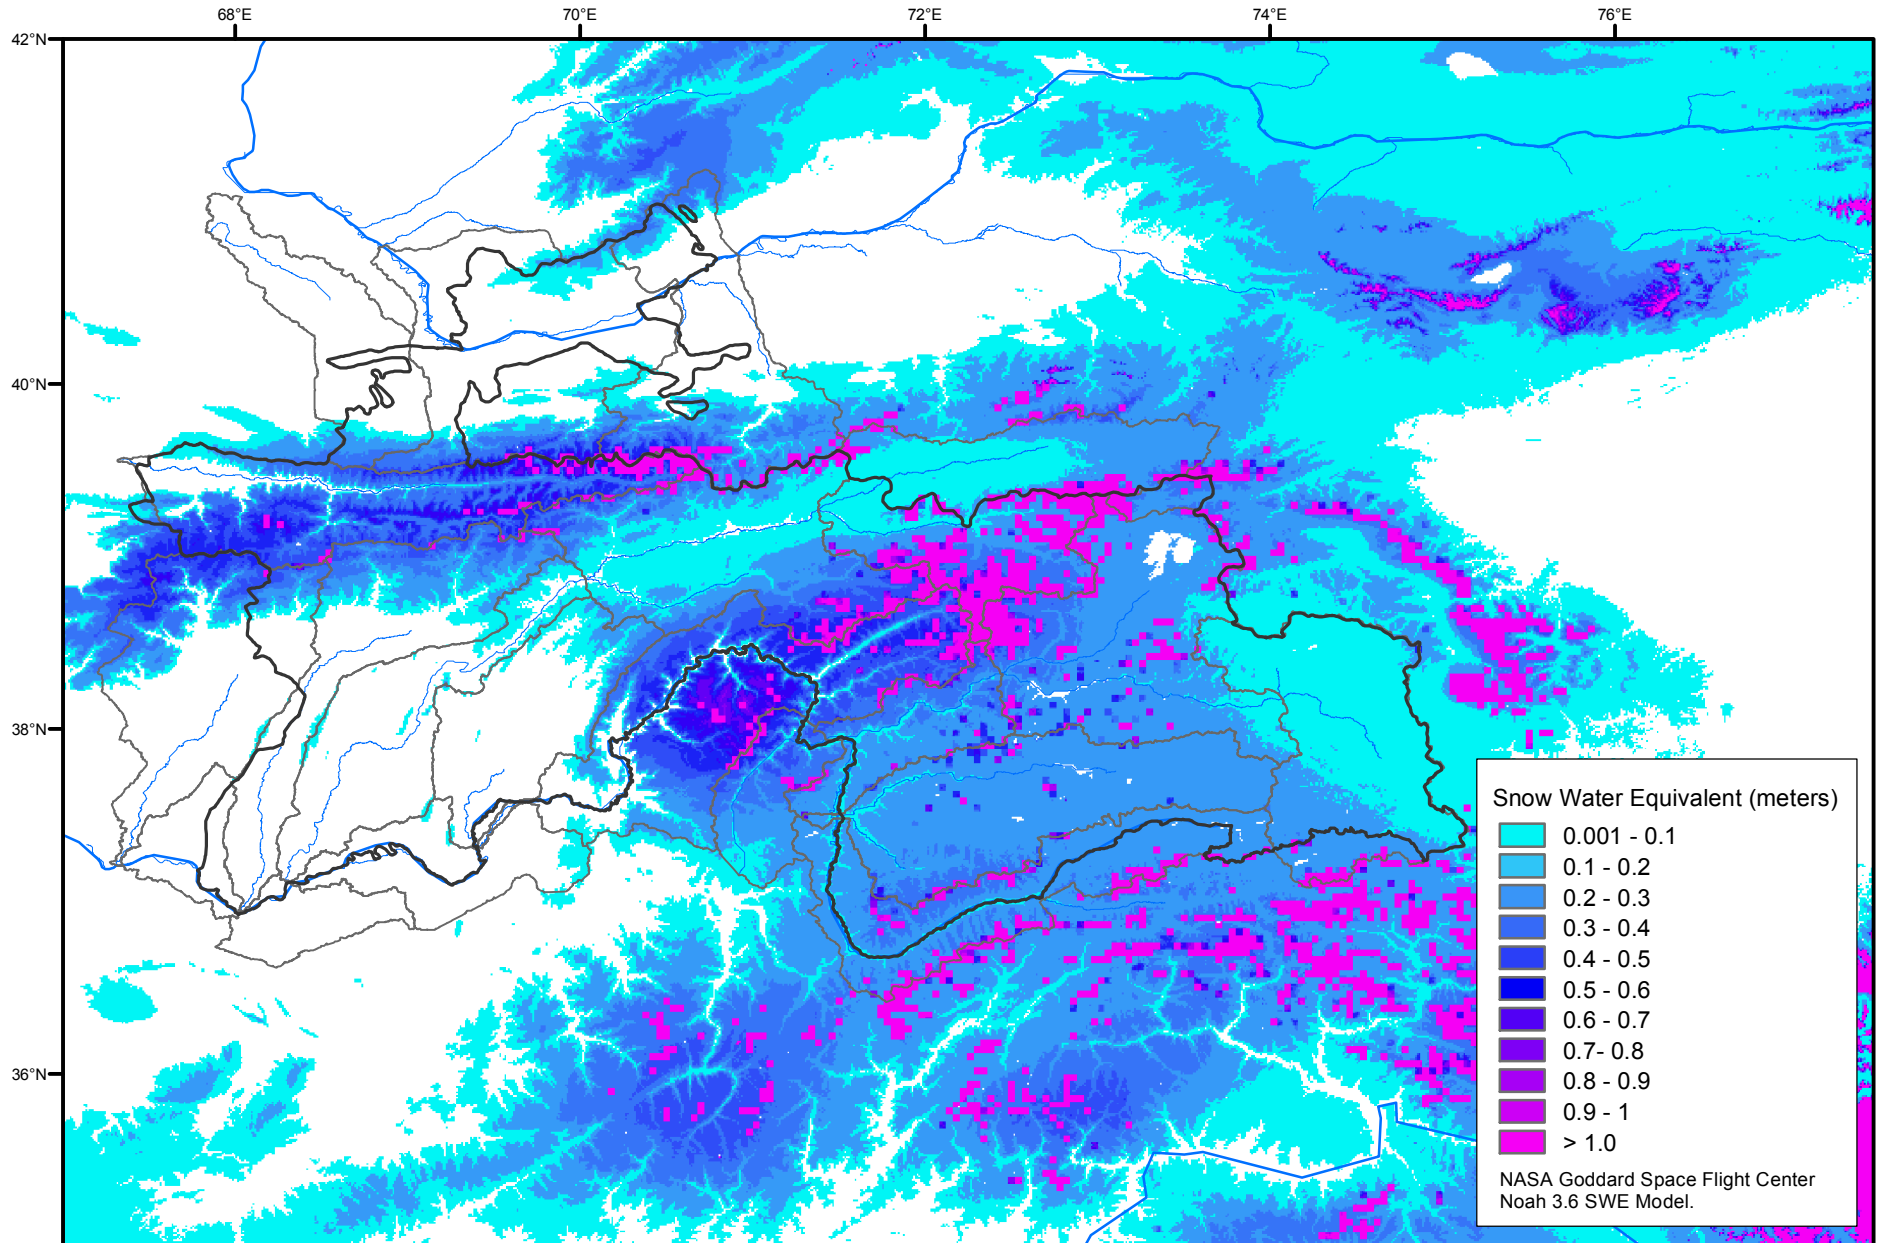

Snow Water Equivalent by Basin

January 06, 2010

Map created by USGS/EROS