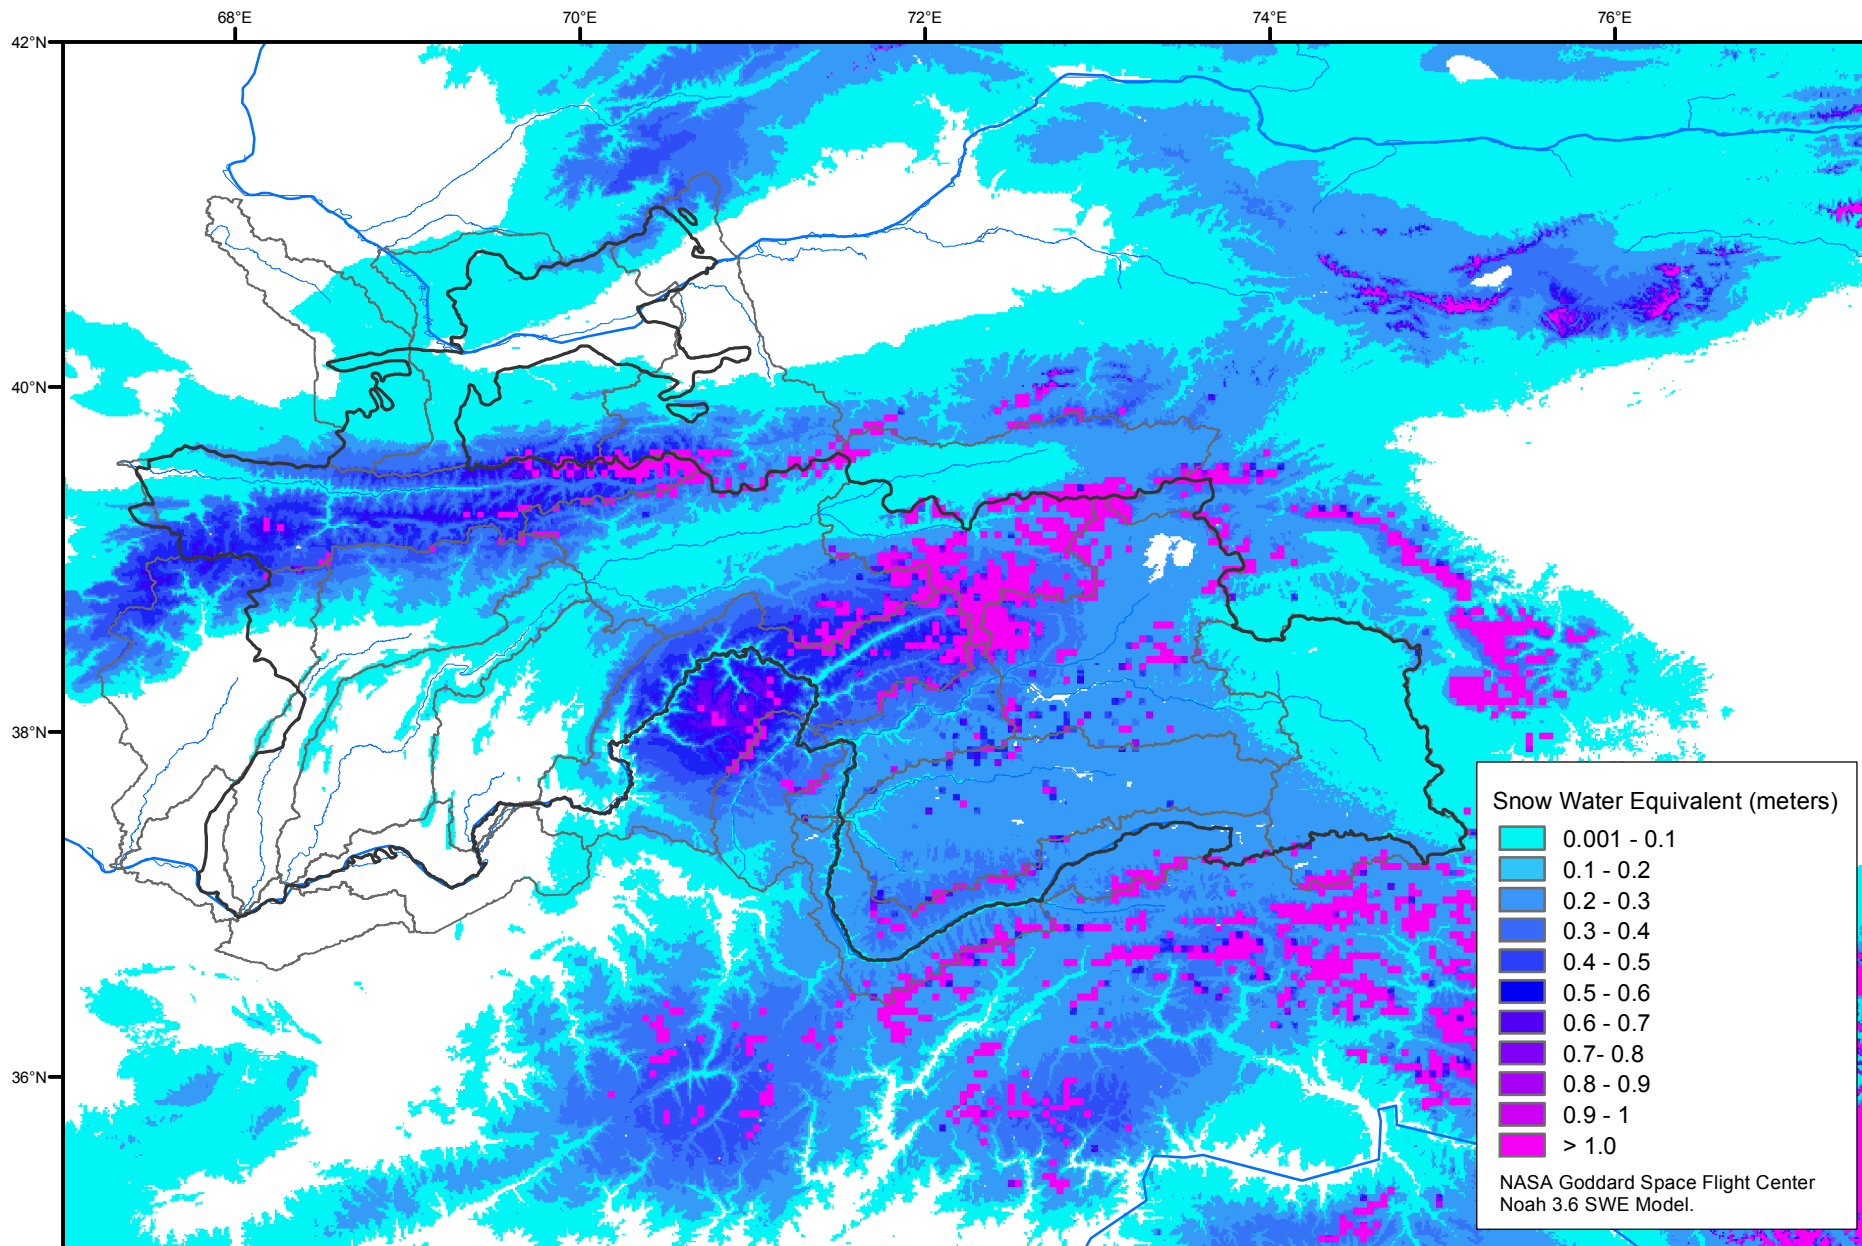

# Snow Water Equivalent by Basin

January 10, 2010

Map created by USGS/EROS