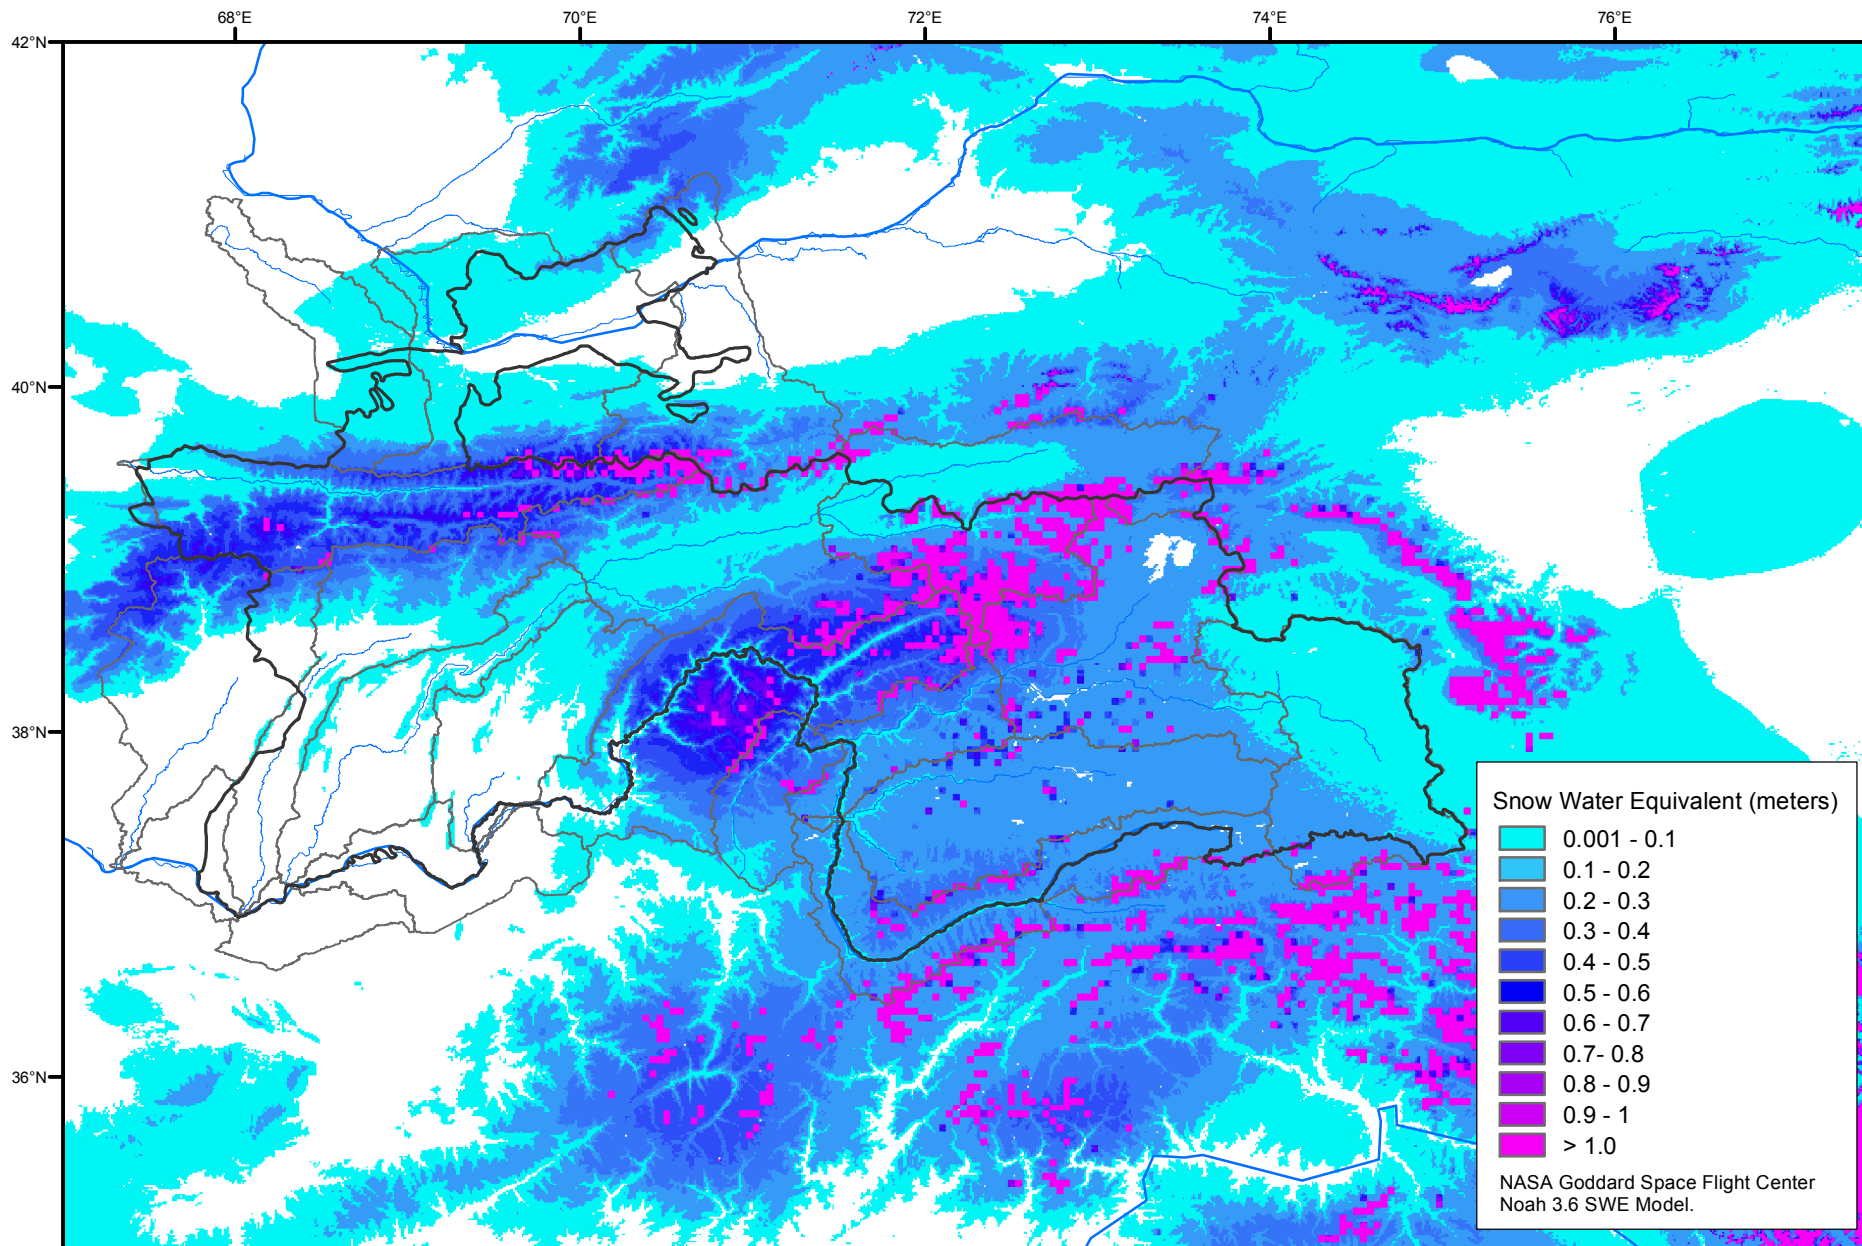

# Snow Water Equivalent by Basin

January 11, 2010

Map created by USGS/EROS